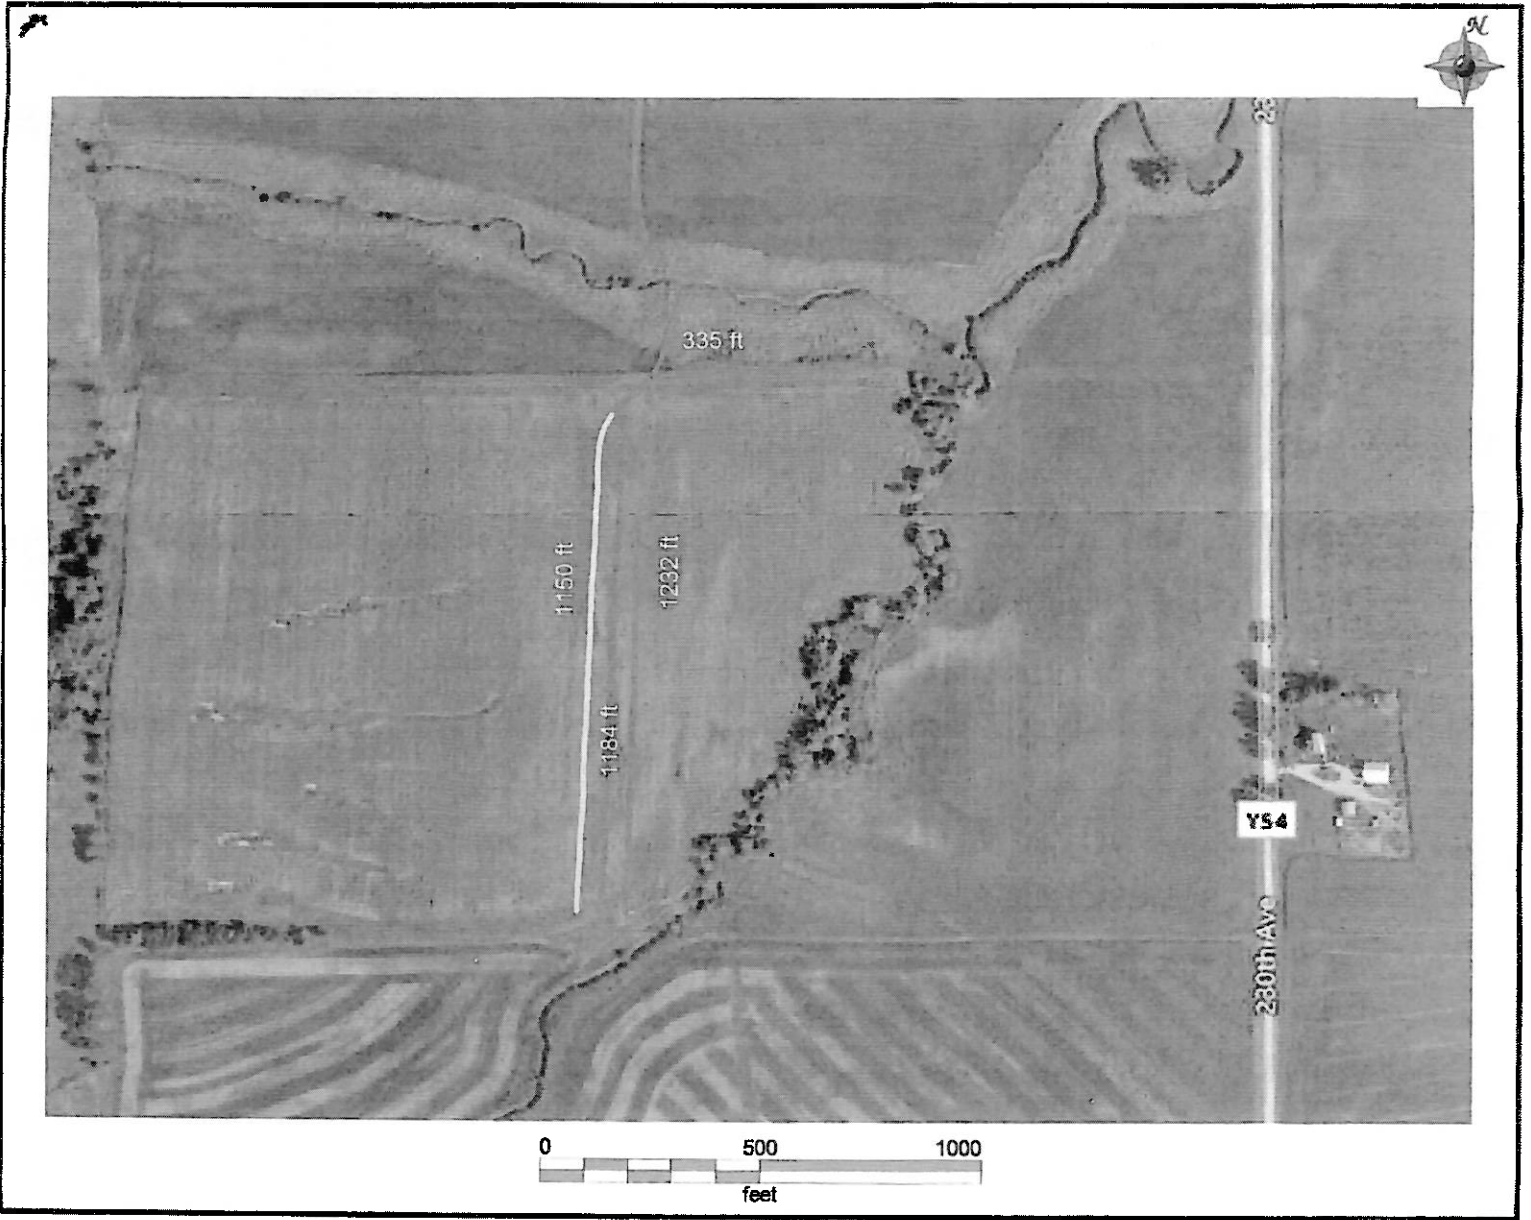

West of Creek  
Name

Please scan & save  
to Community Foundation  
Tile

Client: Community Foundation of Ja  
Farm: Hughes Farm  
Field: West of Creek  
Name: Spring 2018  
Date: 4/25/2018

	4 Inch Tile
	5 Inch Tile
	6 Inch Tile
	8 Inch Tile

West of Creek

Client: Community Foundation of Ja  
Farm: Spring 2016  
Field: West of Creek  
Name: Spring 2016  
Date: 3/29/2016

- 4 Inch Tile
- 6 Inch Tile
- 8 Inch Tile