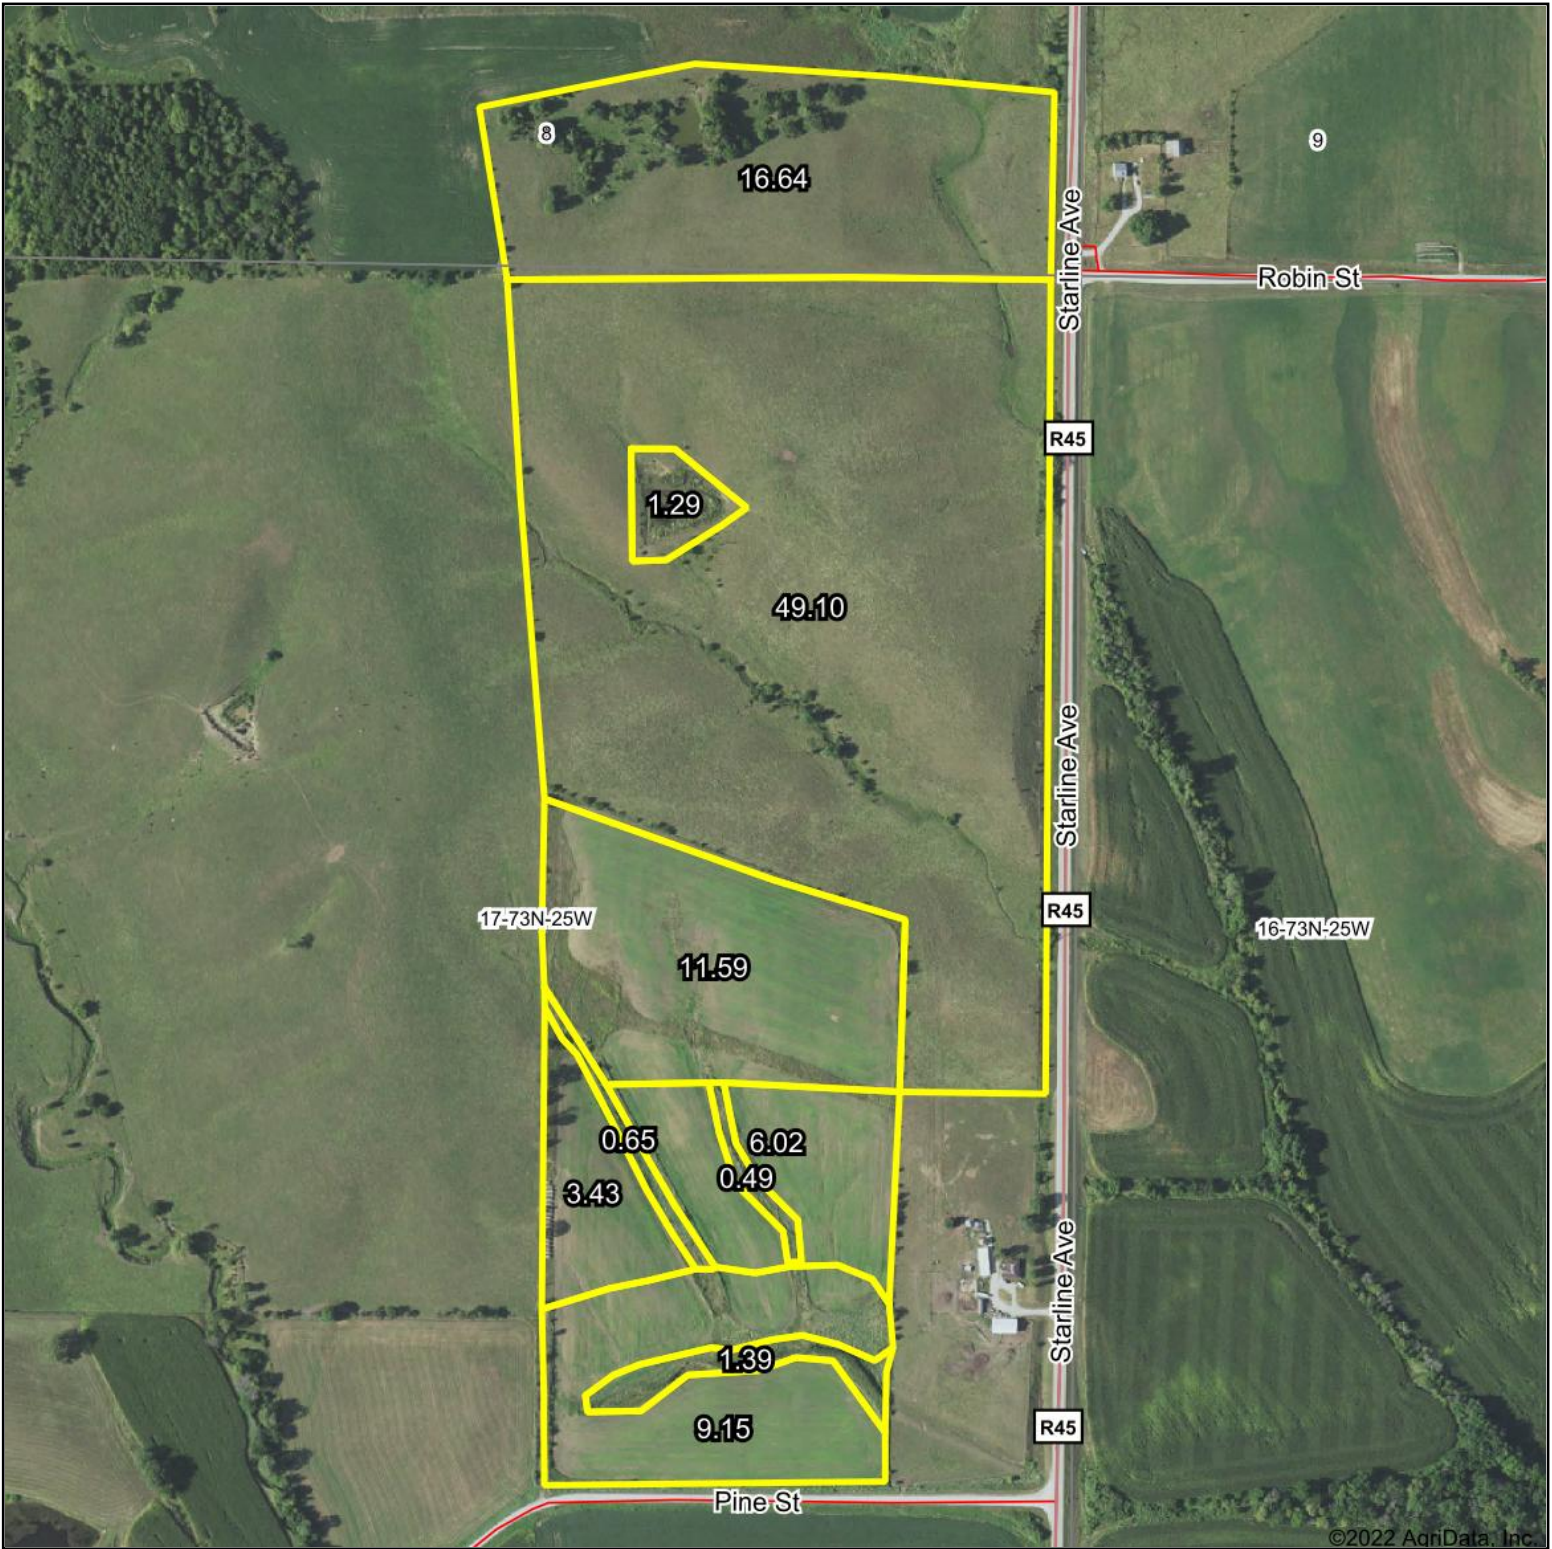

Aerial Map

©2022 AgriData, Inc.

Map Center: 41° 7' 45.13, -93° 45' 10.84

17-73N-25W
Clarke County
Iowa

10/21/2022