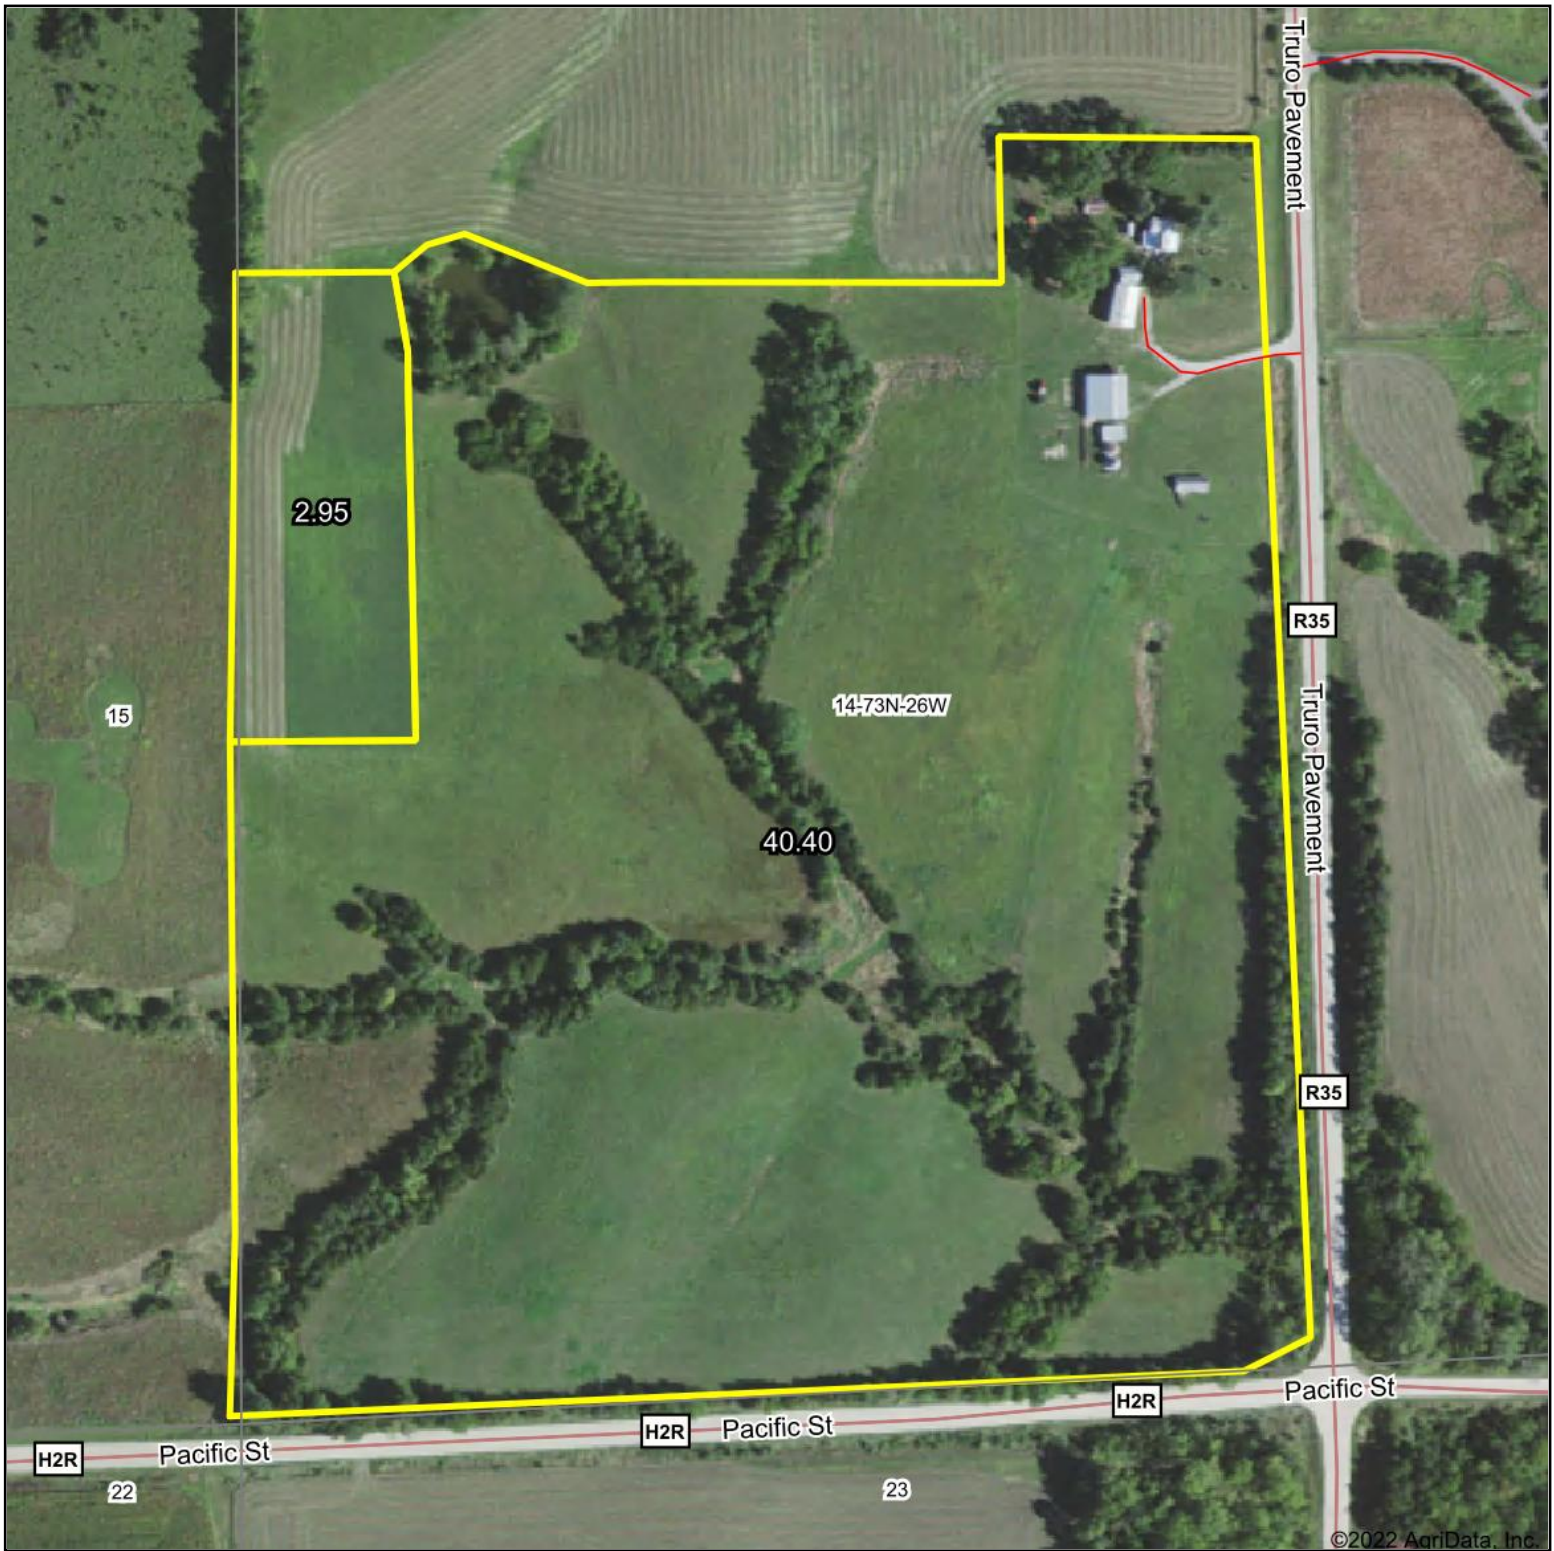

# Aerial Map

Map Center: 41° 7' 6.12, -93° 49' 27.21

**14-73N-26W**  
**Clarke County**  
**Iowa**

9/17/2022

© AgriData, Inc. 2021 www.AgriDataInc.com