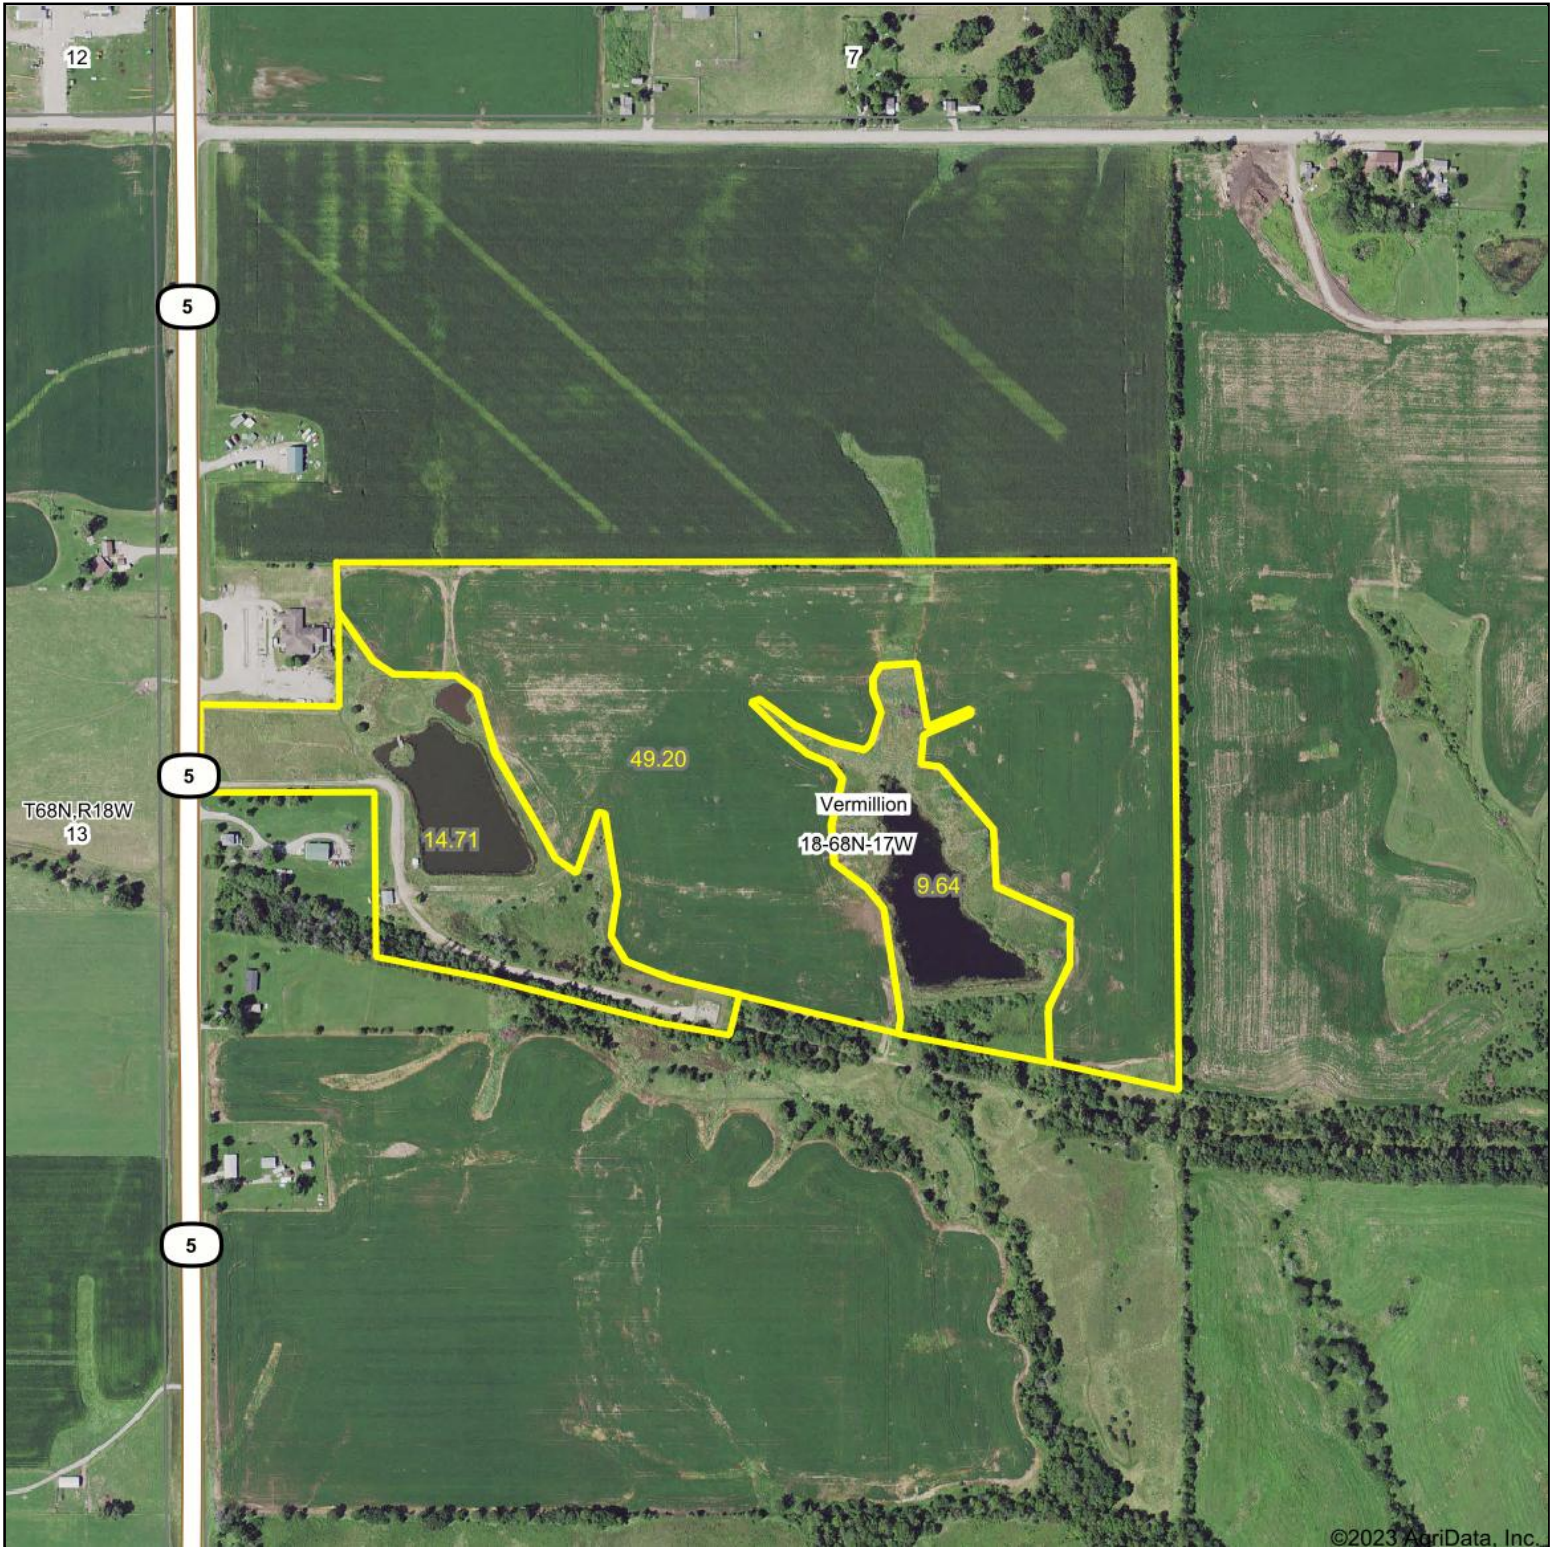

# Aerial Map

Map Center: 40° 41' 28.12, -92° 51' 42.12

**18-68N-17W**  
**Appanoose County**  
**Iowa**