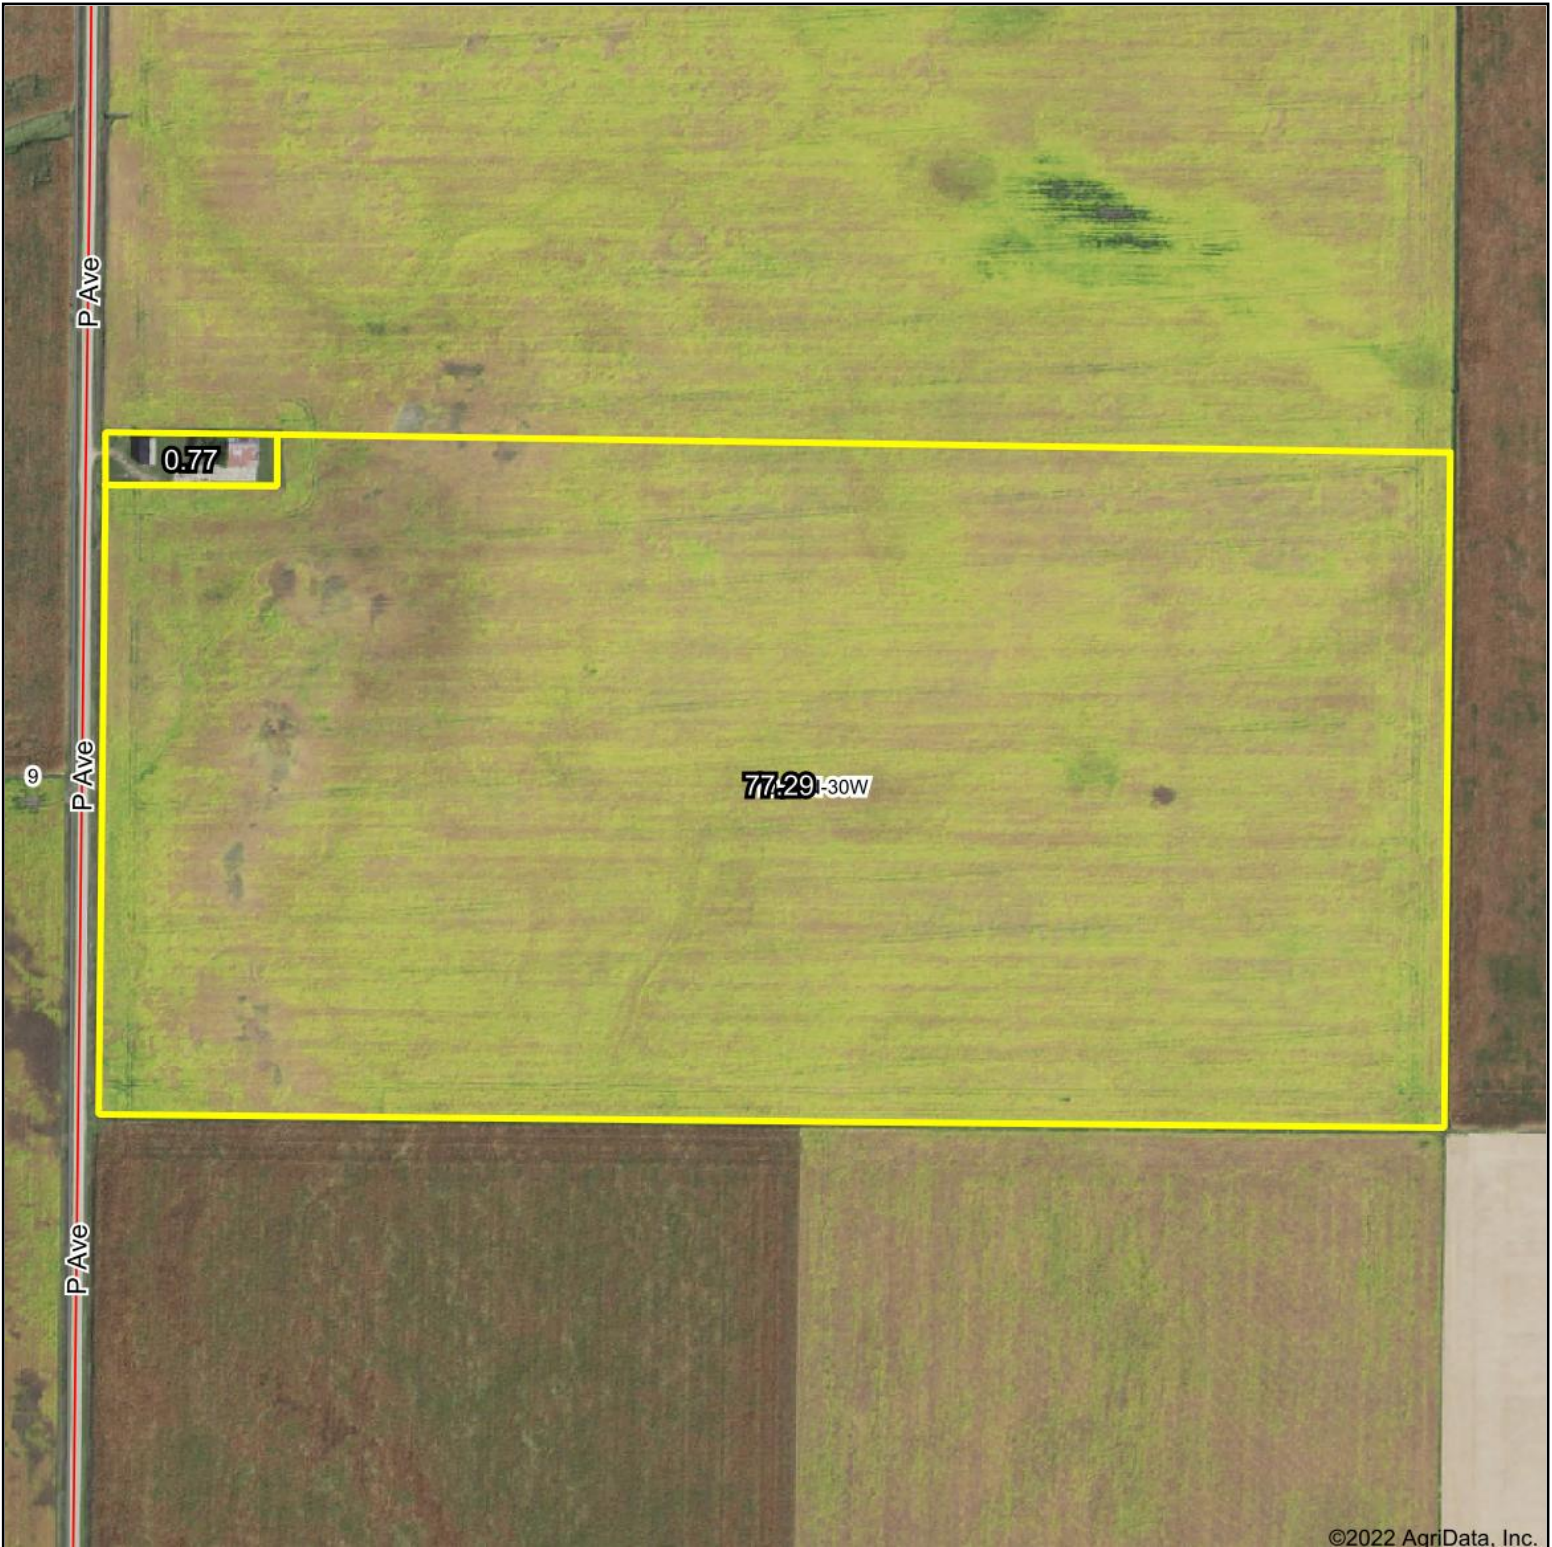

Aerial Map

©2022 AgriData, Inc.

Map Center: 42° 11' 22.35, -94° 20' 4.97

10-85N-30W
Greene County
Iowa

6/28/2022