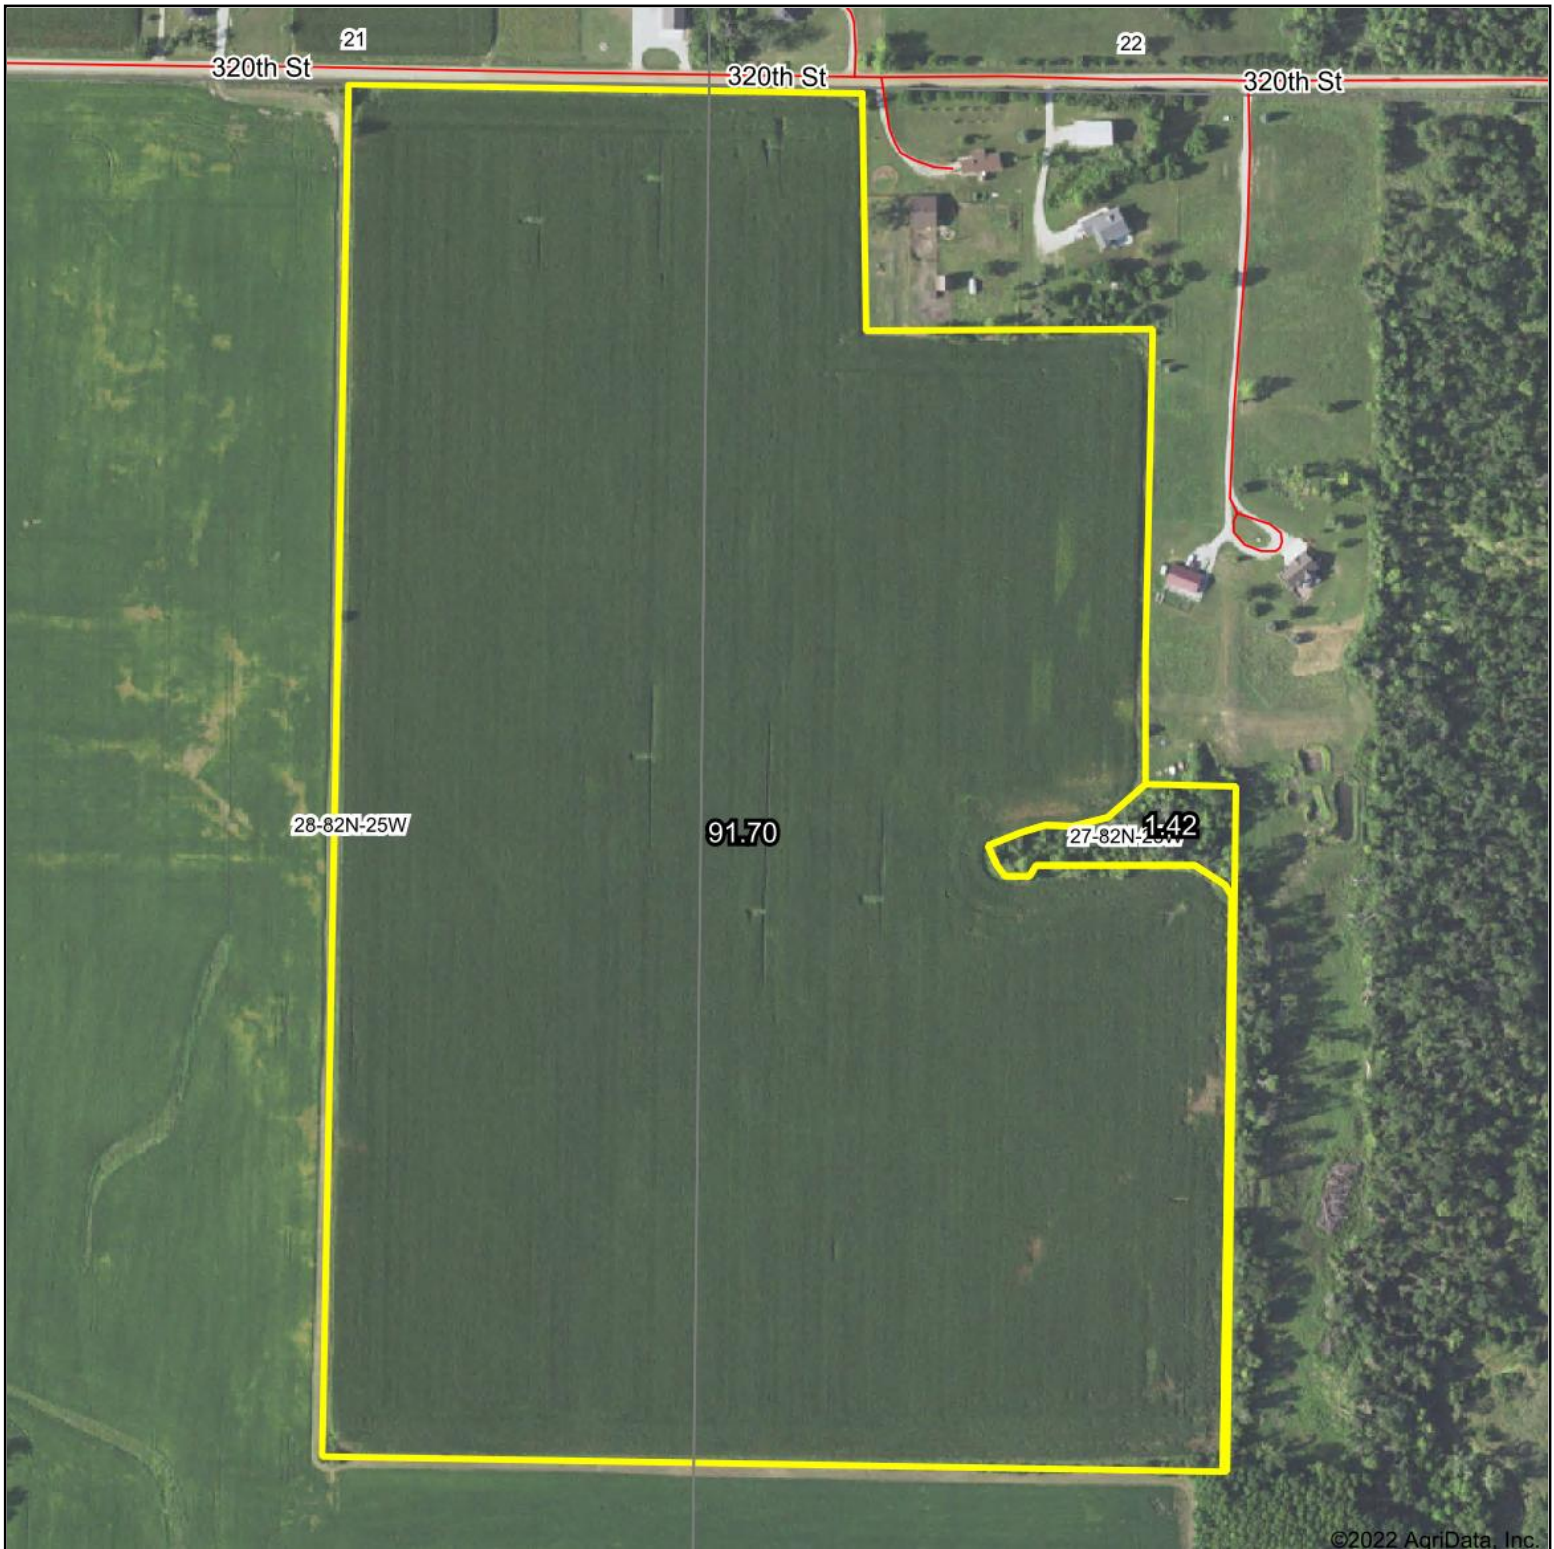

Aerial Map

Map Center: 41° 53' 19.82, -93° 45' 21.24

27-82N-25W
Boone County
Iowa

6/26/2022