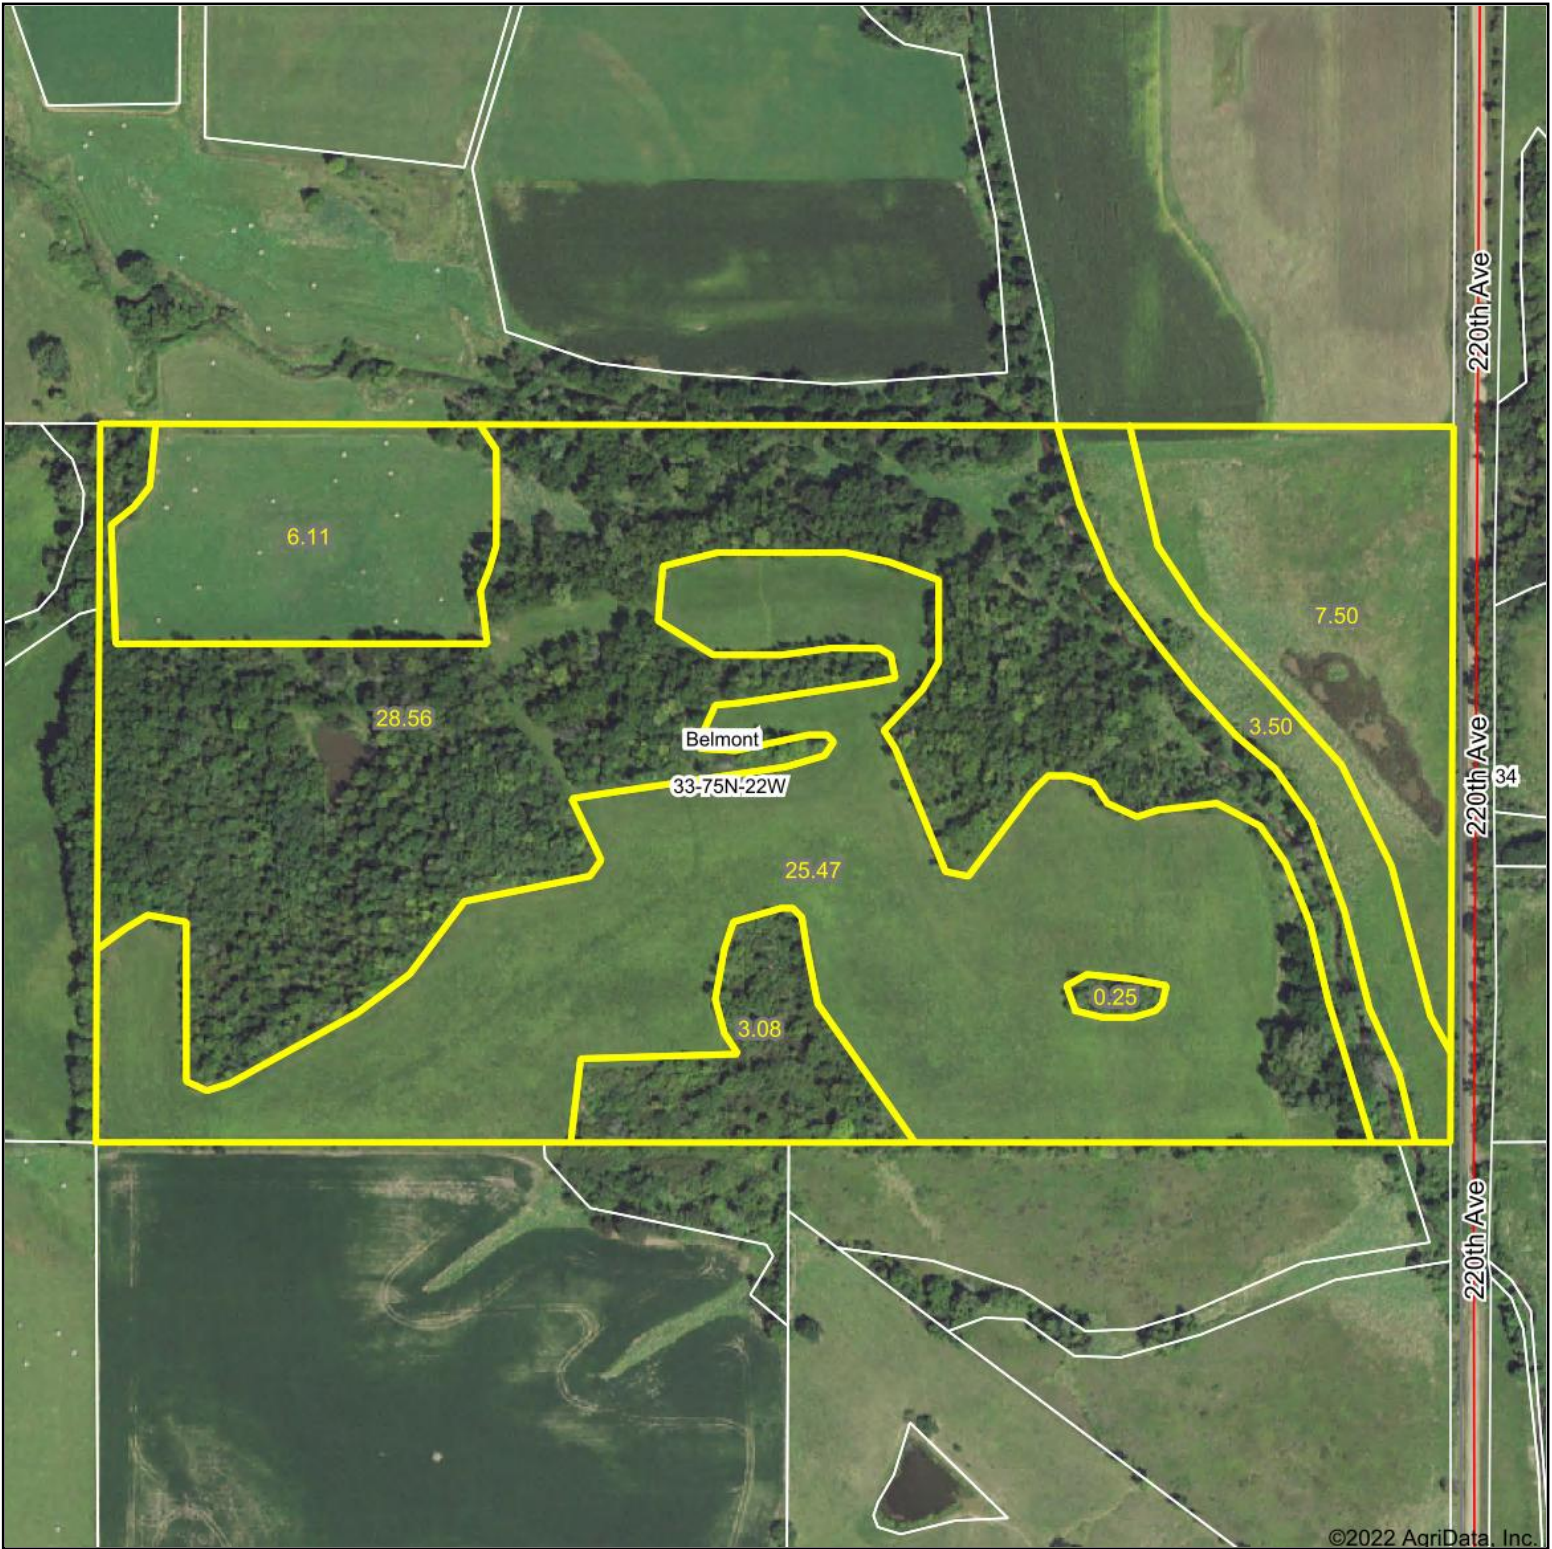

FSA Map

©2022 AgriData, Inc.

Map Center: 41° 15.422', -93° 23.4352'

33-75N-22W
Warren County
Iowa

5/20/2022

© AgriData, Inc. 2021 www.AgriDataInc.com

Field borders provided by Farm Service Agency as of 5/21/2008.