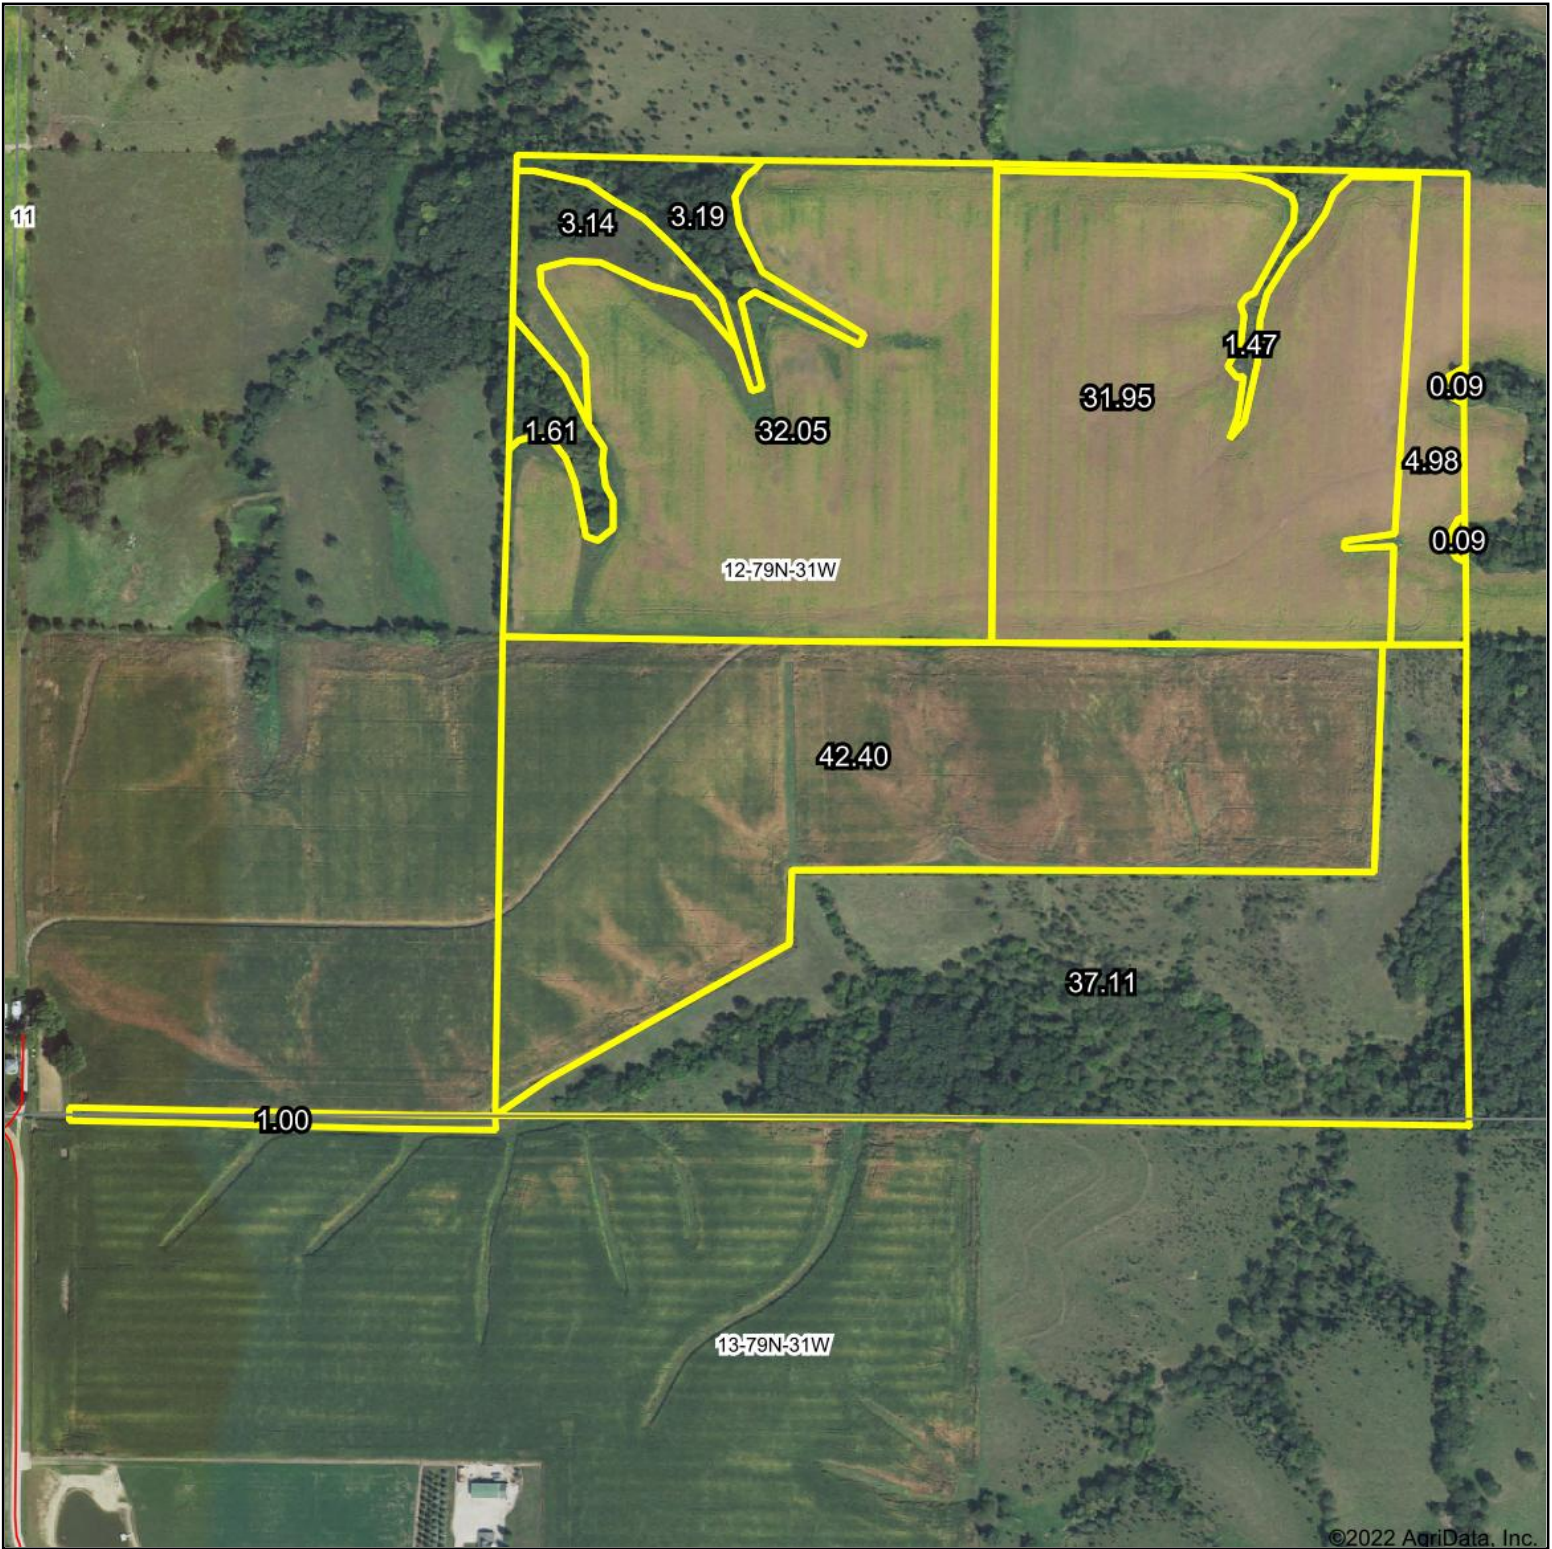

# Aerial Map

Map Center: 41° 39' 42.58, -94° 24' 29.74

**12-79N-31W**  
**Guthrie County**  
**Iowa**

5/18/2022

© AgriData, Inc. 2021 www.AgriDataInc.com