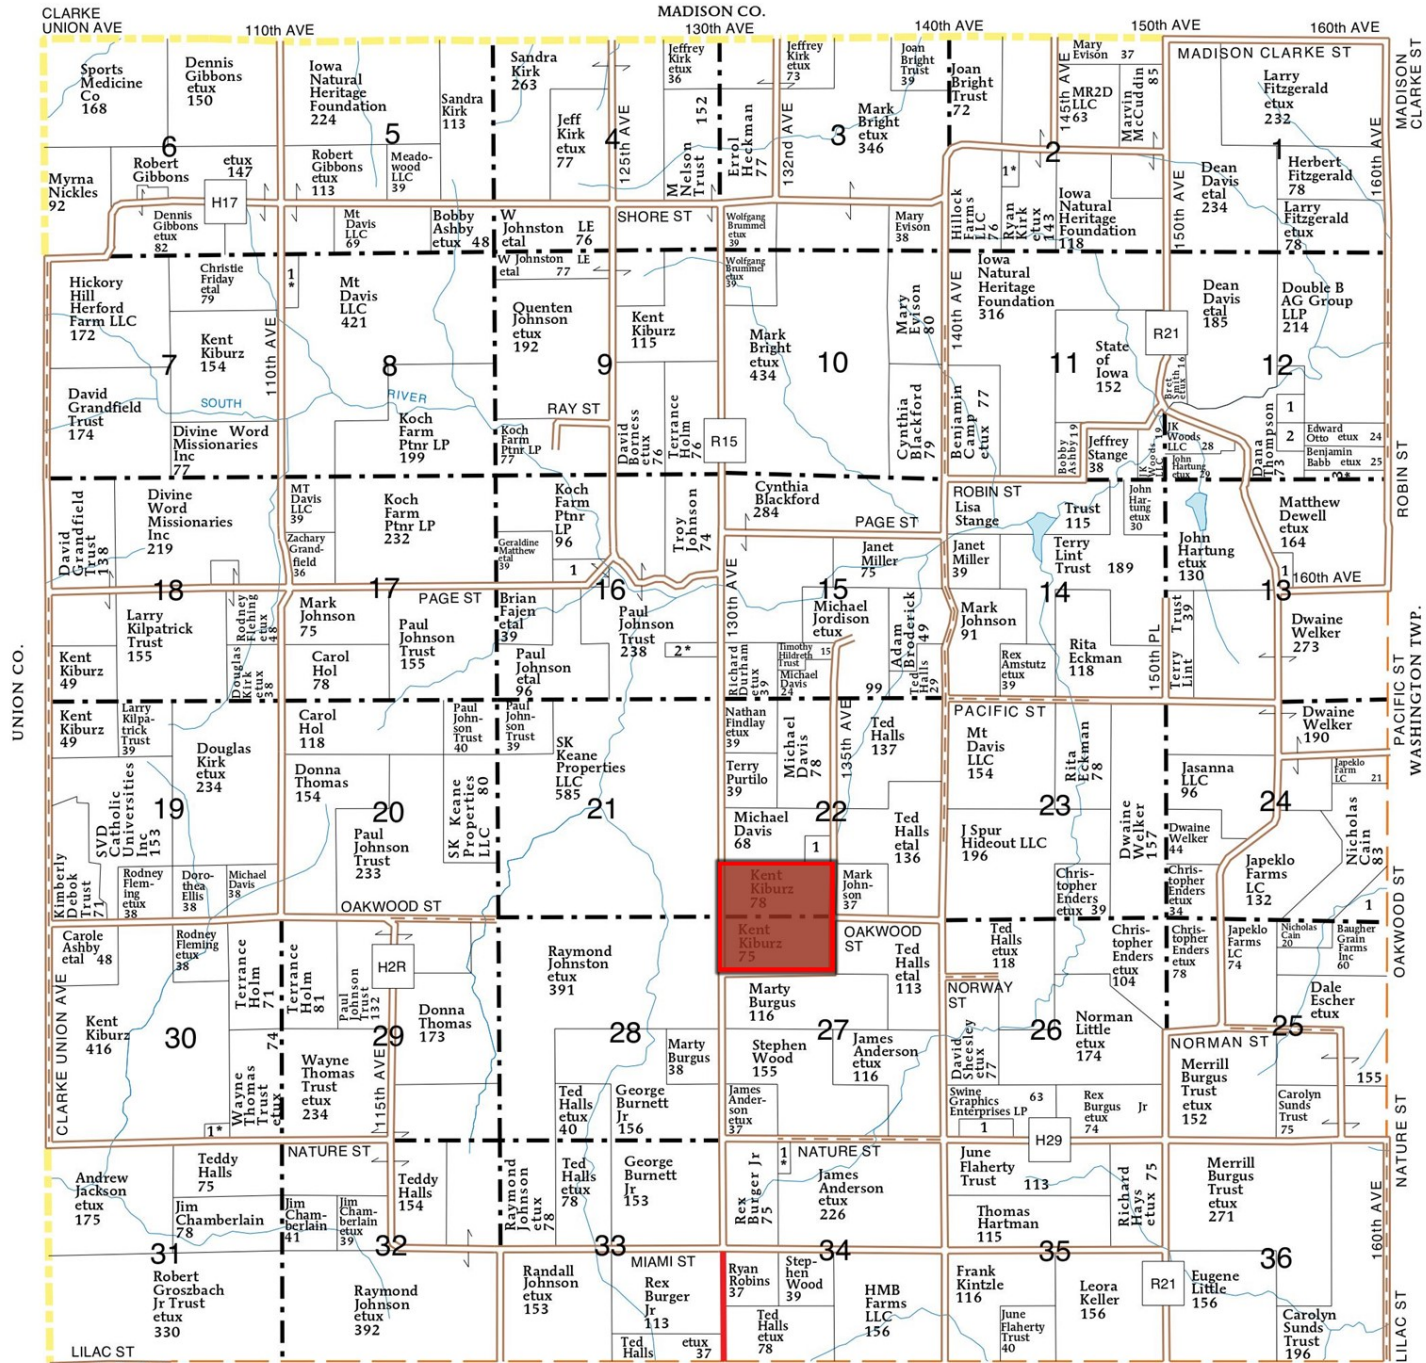

T-73-N

# MADISON PLAT

R-27-W

(Landowners)

TROY TWP.