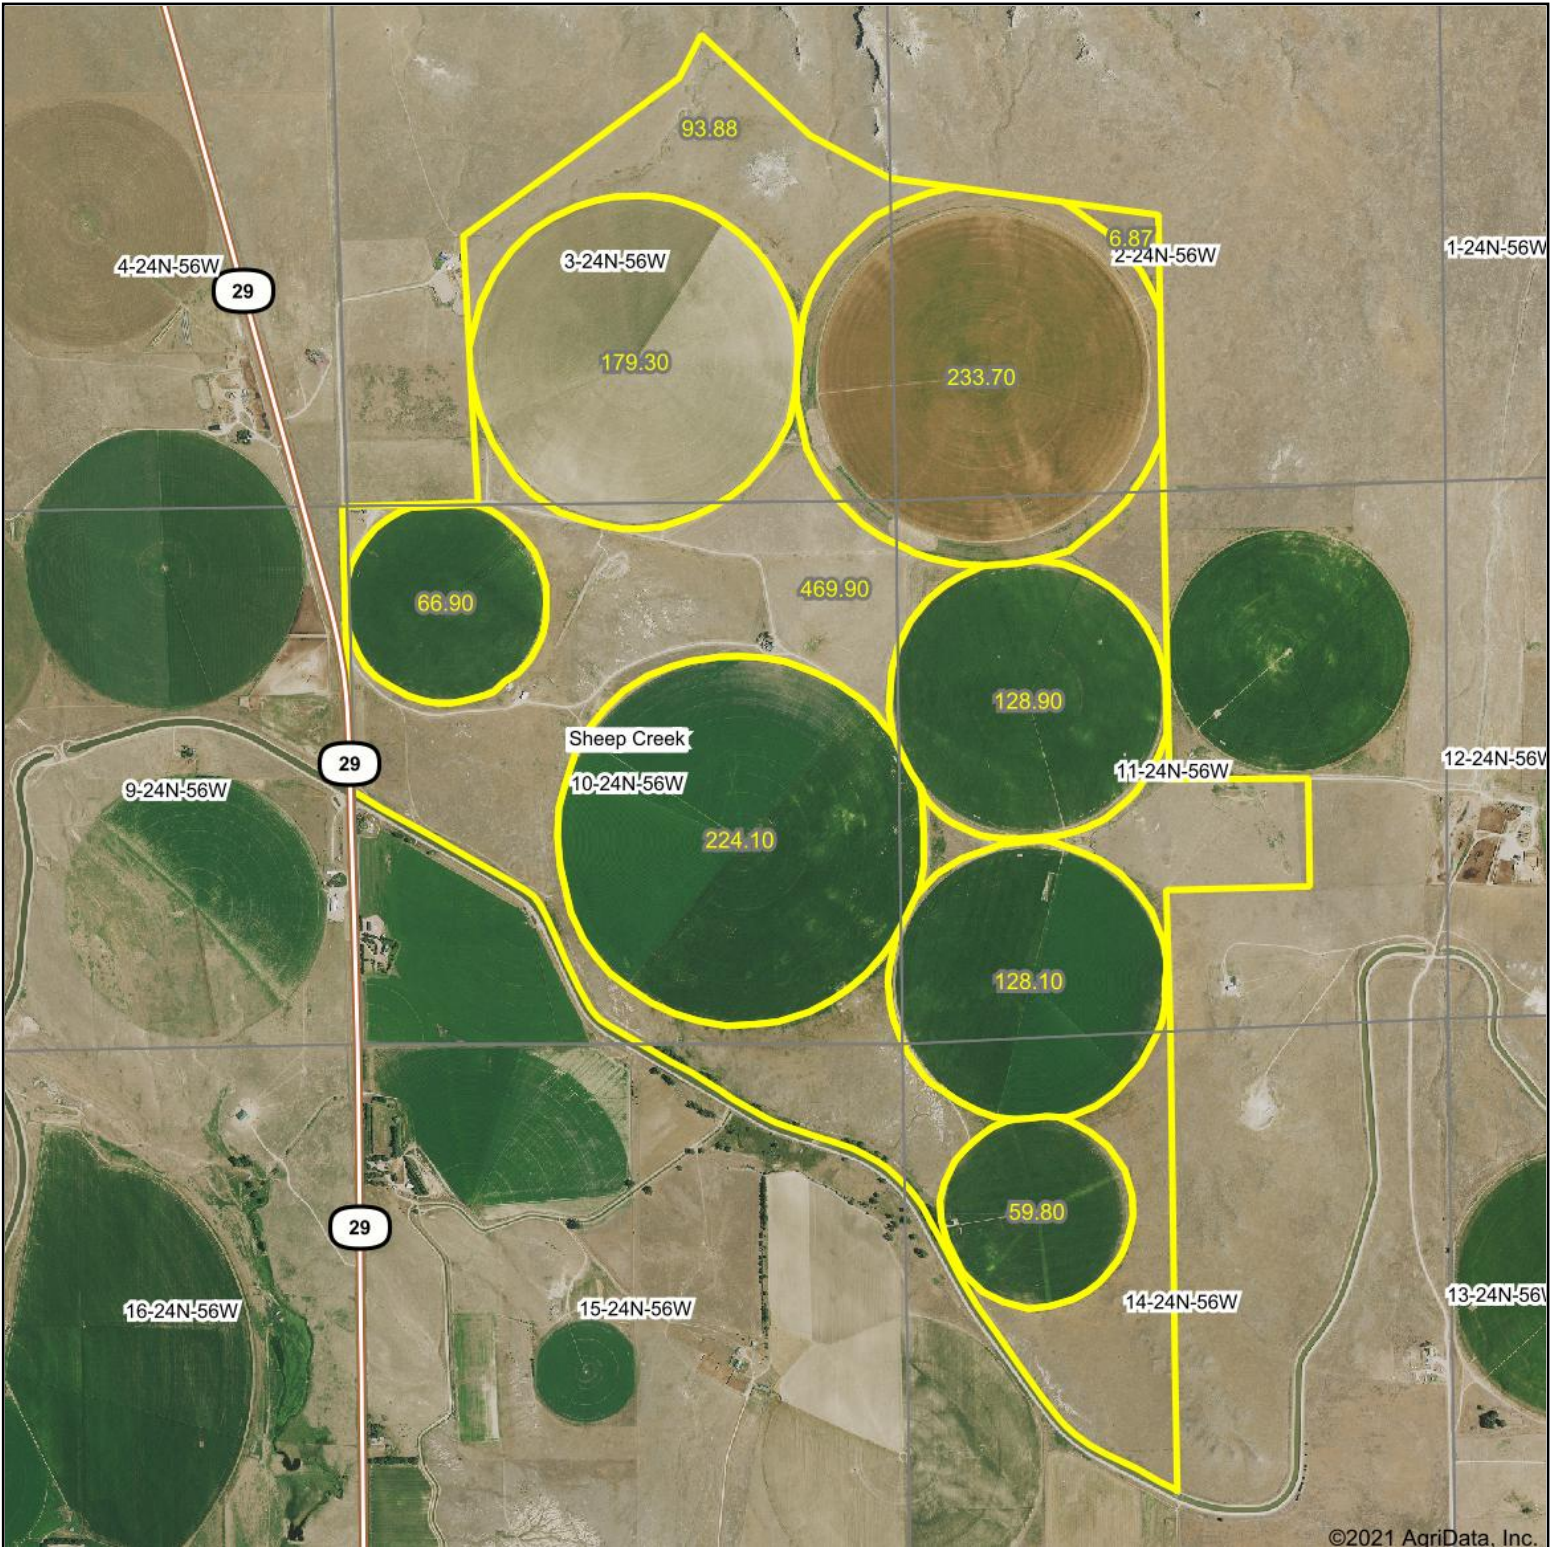

Aerial Map

©2021 AgriData, Inc.

Map Center: 42° 3' 56.46, -103° 47' 57.86

10-24N-56W
Sioux County
Nebraska

12/17/2021

© AgriData, Inc. 2021 www.AgriDataInc.com