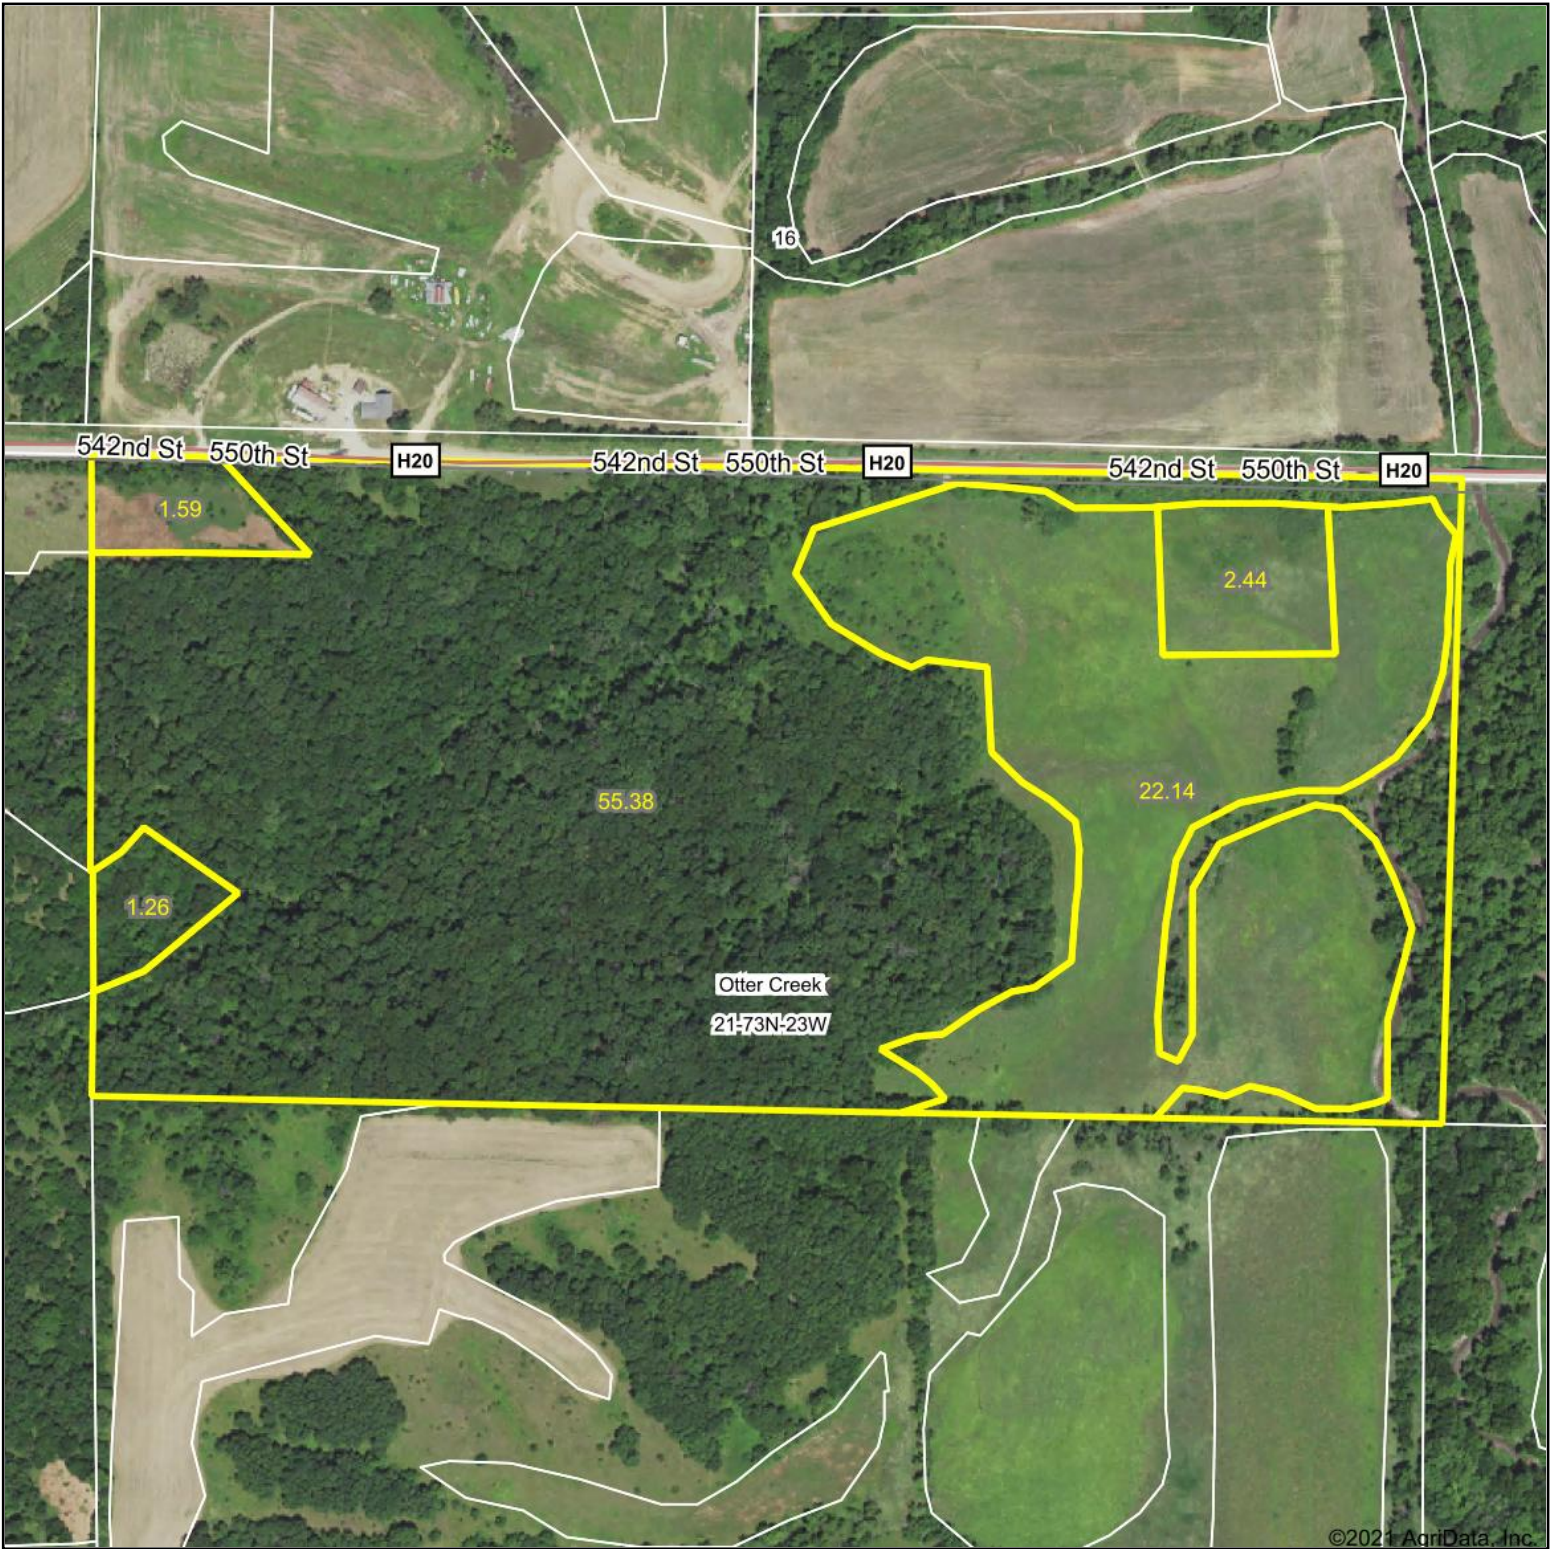

# FSA Map

©2021 AgriData, Inc.

Map Center: 41° 6.9248', -93° 30.5506'

**21-73N-23W**  
**Lucas County**  
**Iowa**

11/2/2021

© AgriData, Inc. 2021 www.AgriDataInc.com

Field borders provided by Farm Service Agency as of 5/21/2008.