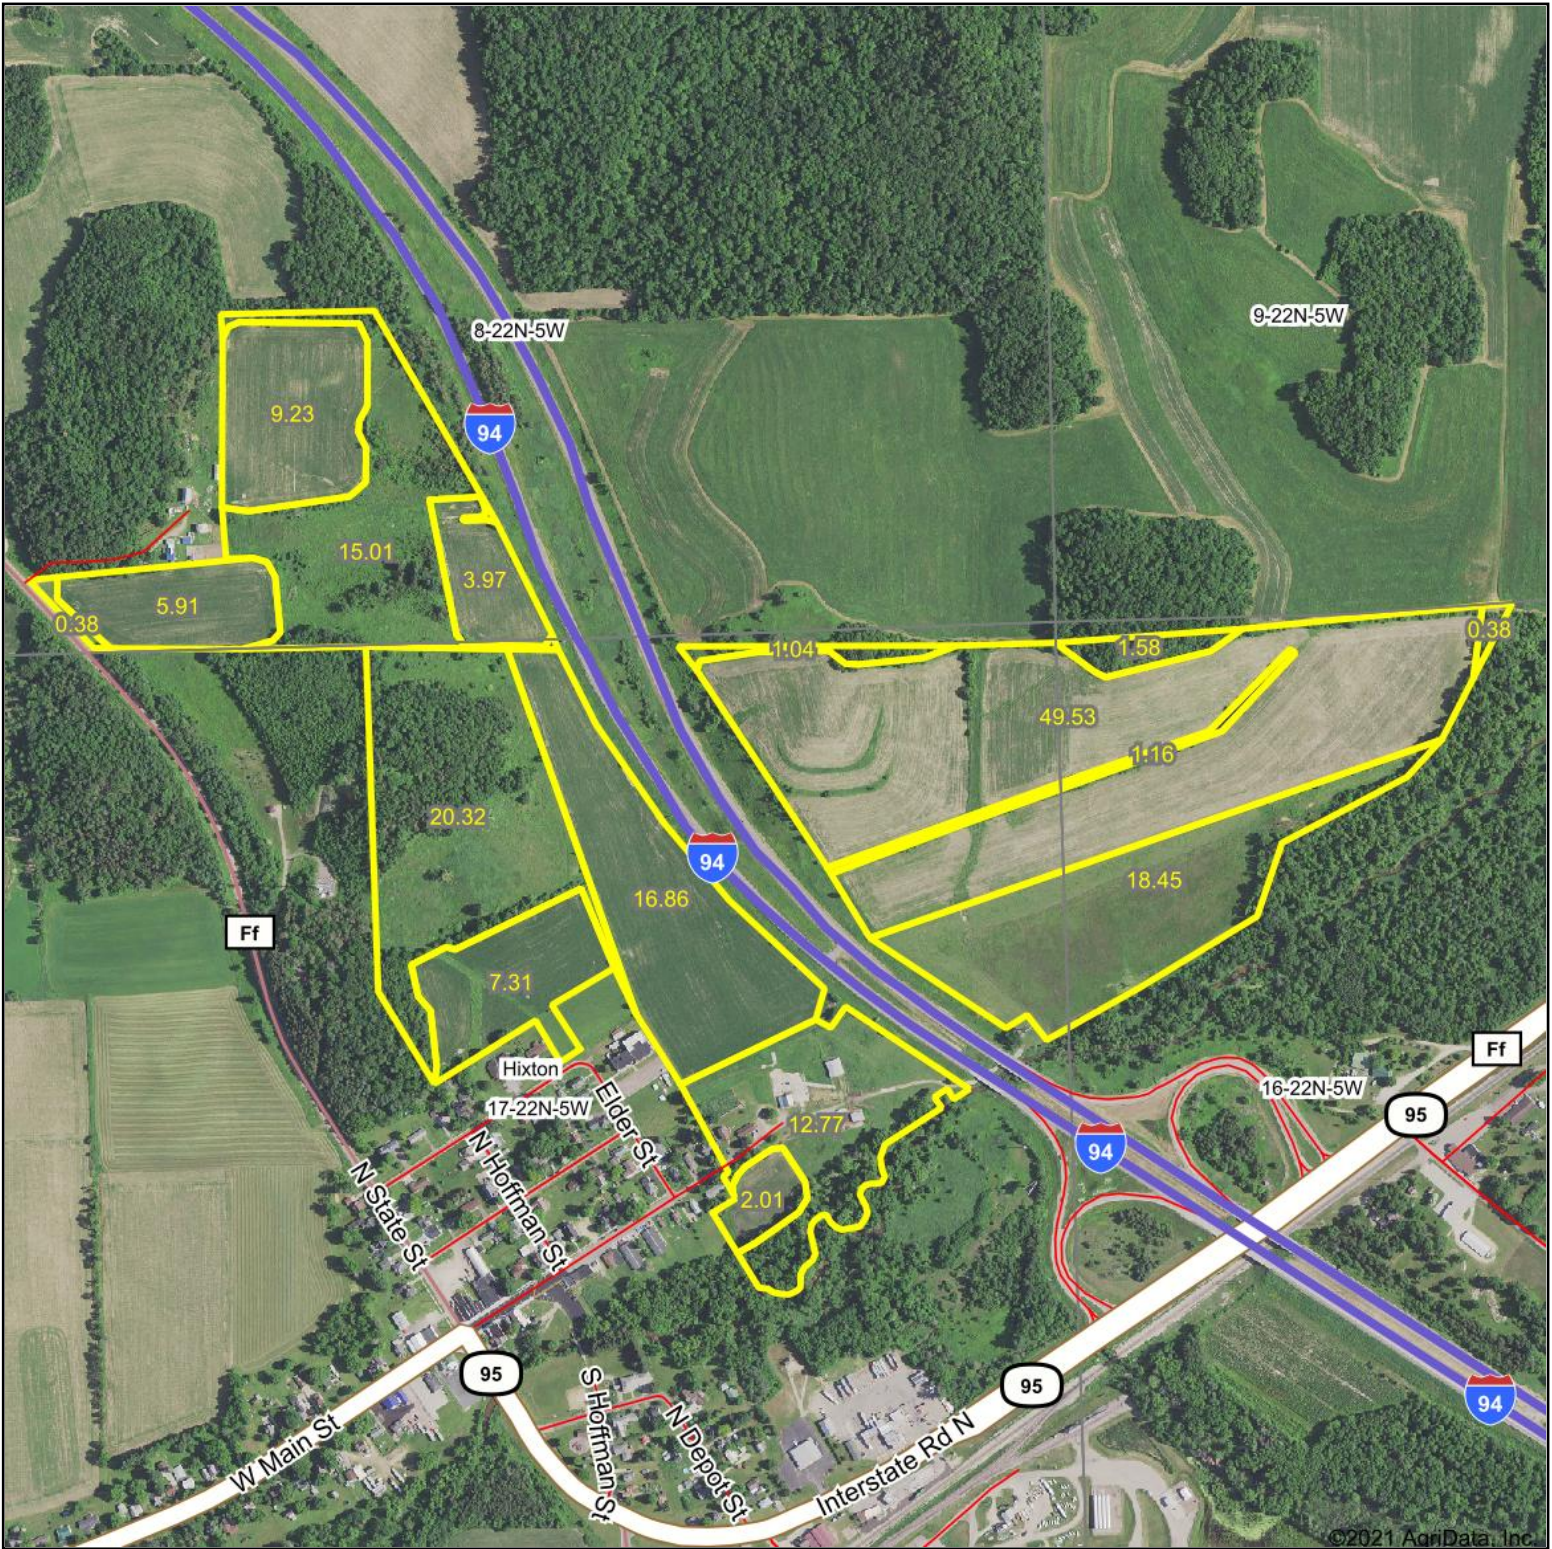

Aerial Map

©2021 AgriData, Inc.

Map Center: 44° 23' 31.14, -91° 0' 33.76

17-22N-5W
Jackson County
Wisconsin

9/8/2021

© AgriData, Inc. 2021 www.AgriDataInc.com