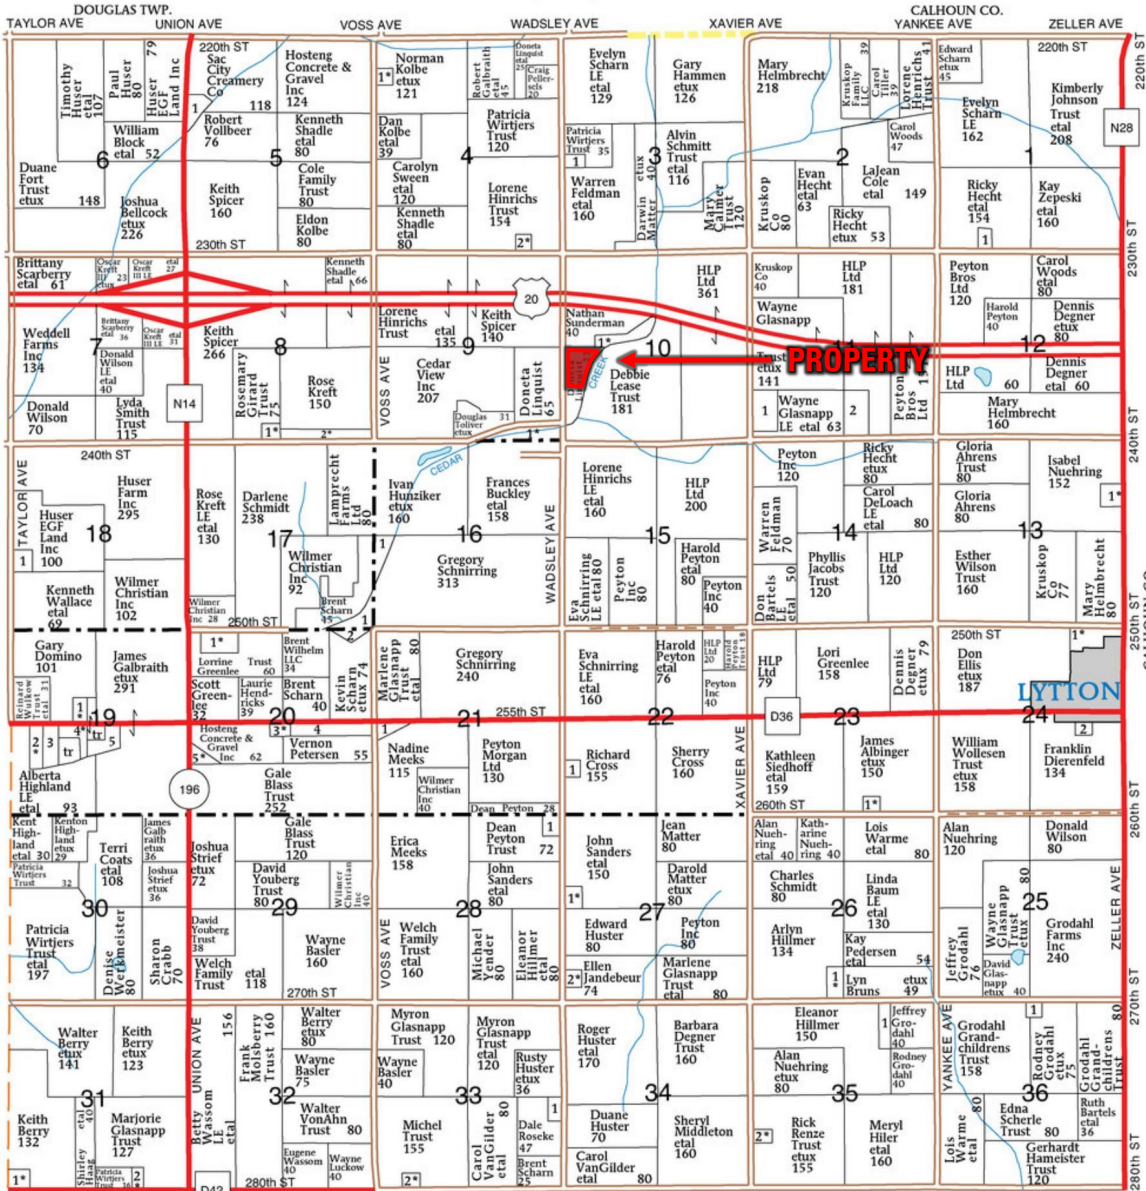

T-88-N

CEDAR PLAT

R-35-W

(Landsdowners)

COON VALLEY TWP.