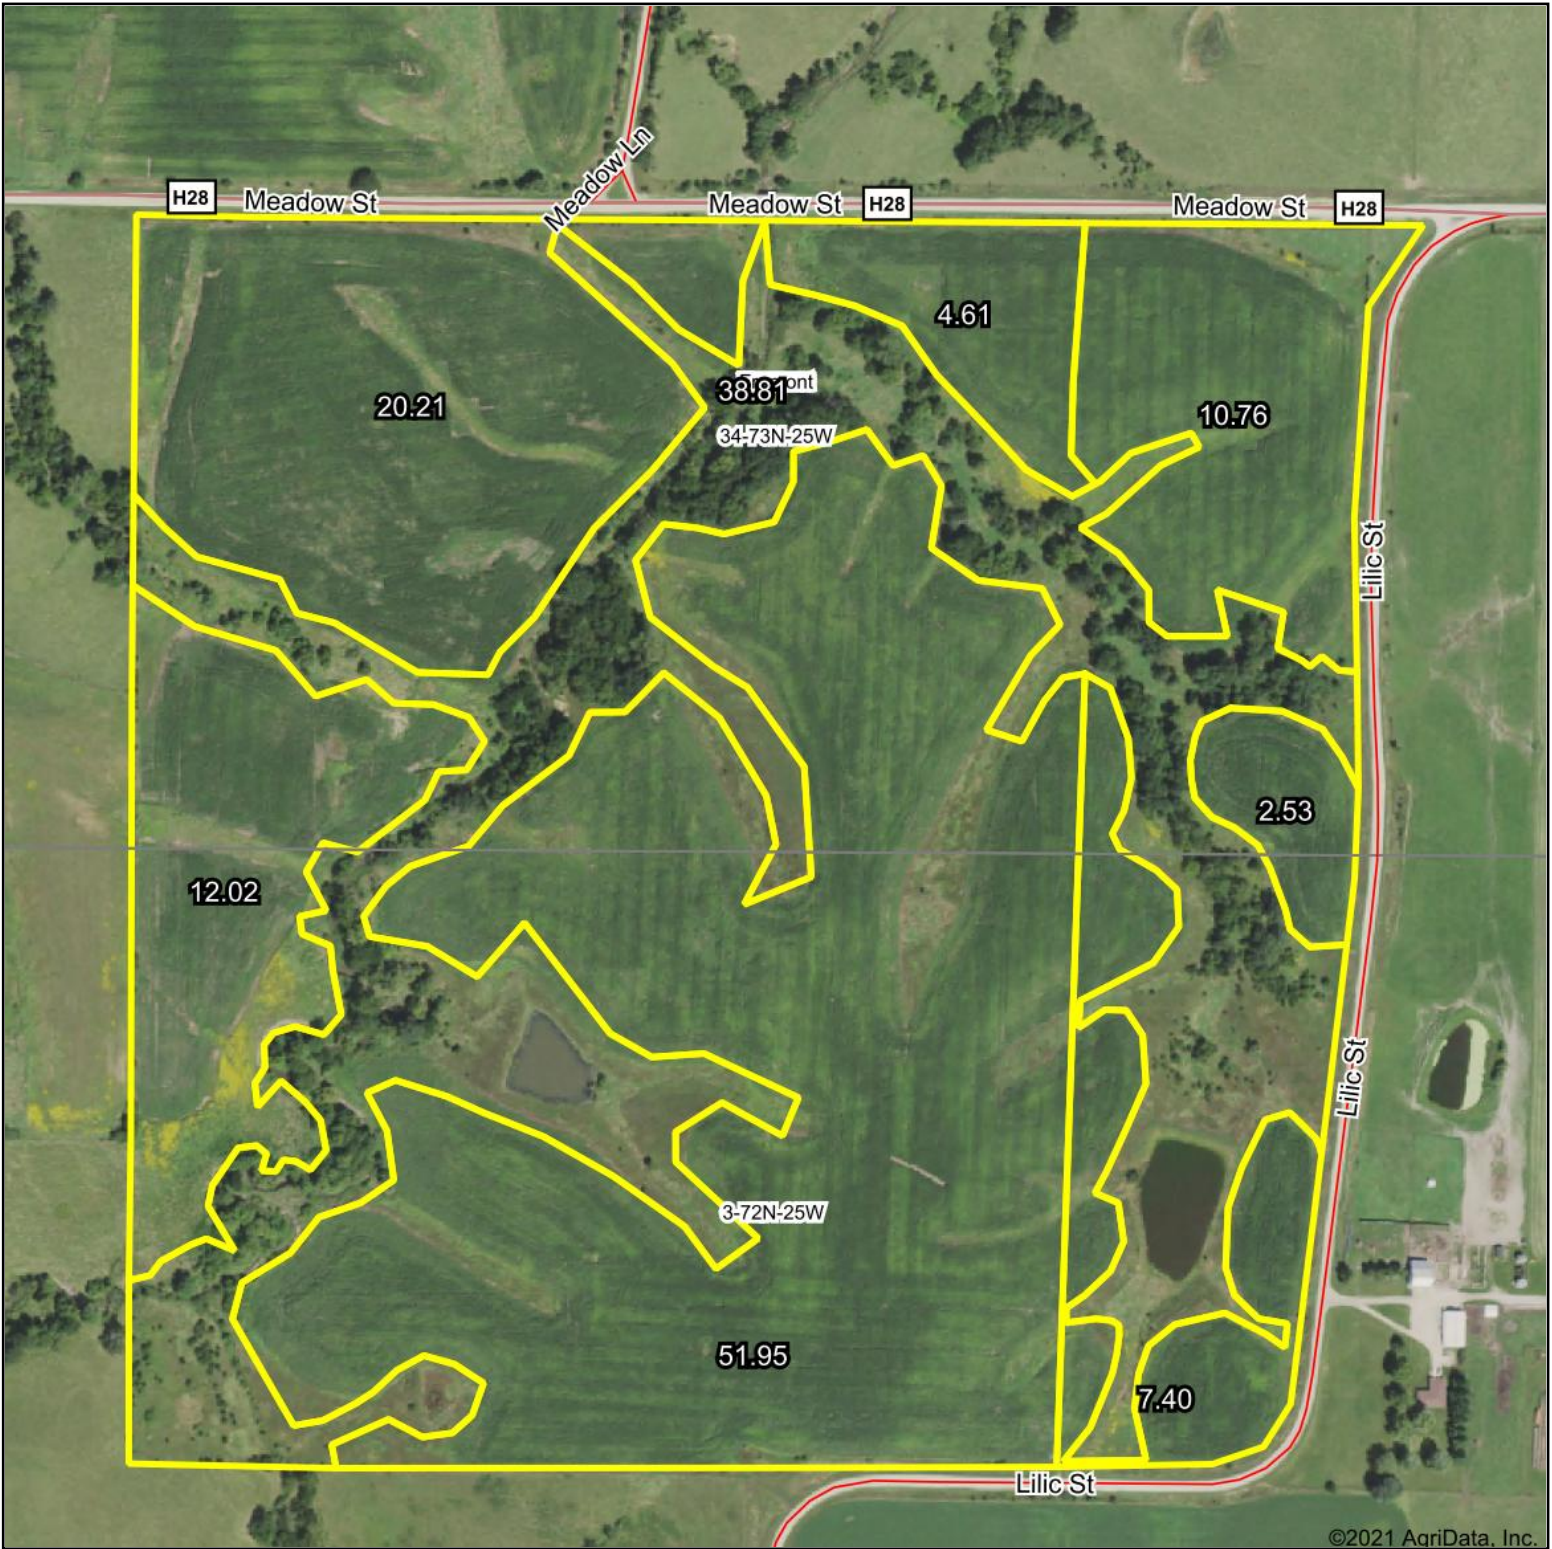

Aerial Map

©2021 AgriData, Inc.

Map Center: 41° 4' 29.24, -93° 43' 17.98

34-73N-25W
Clarke County
Iowa

4/28/2021