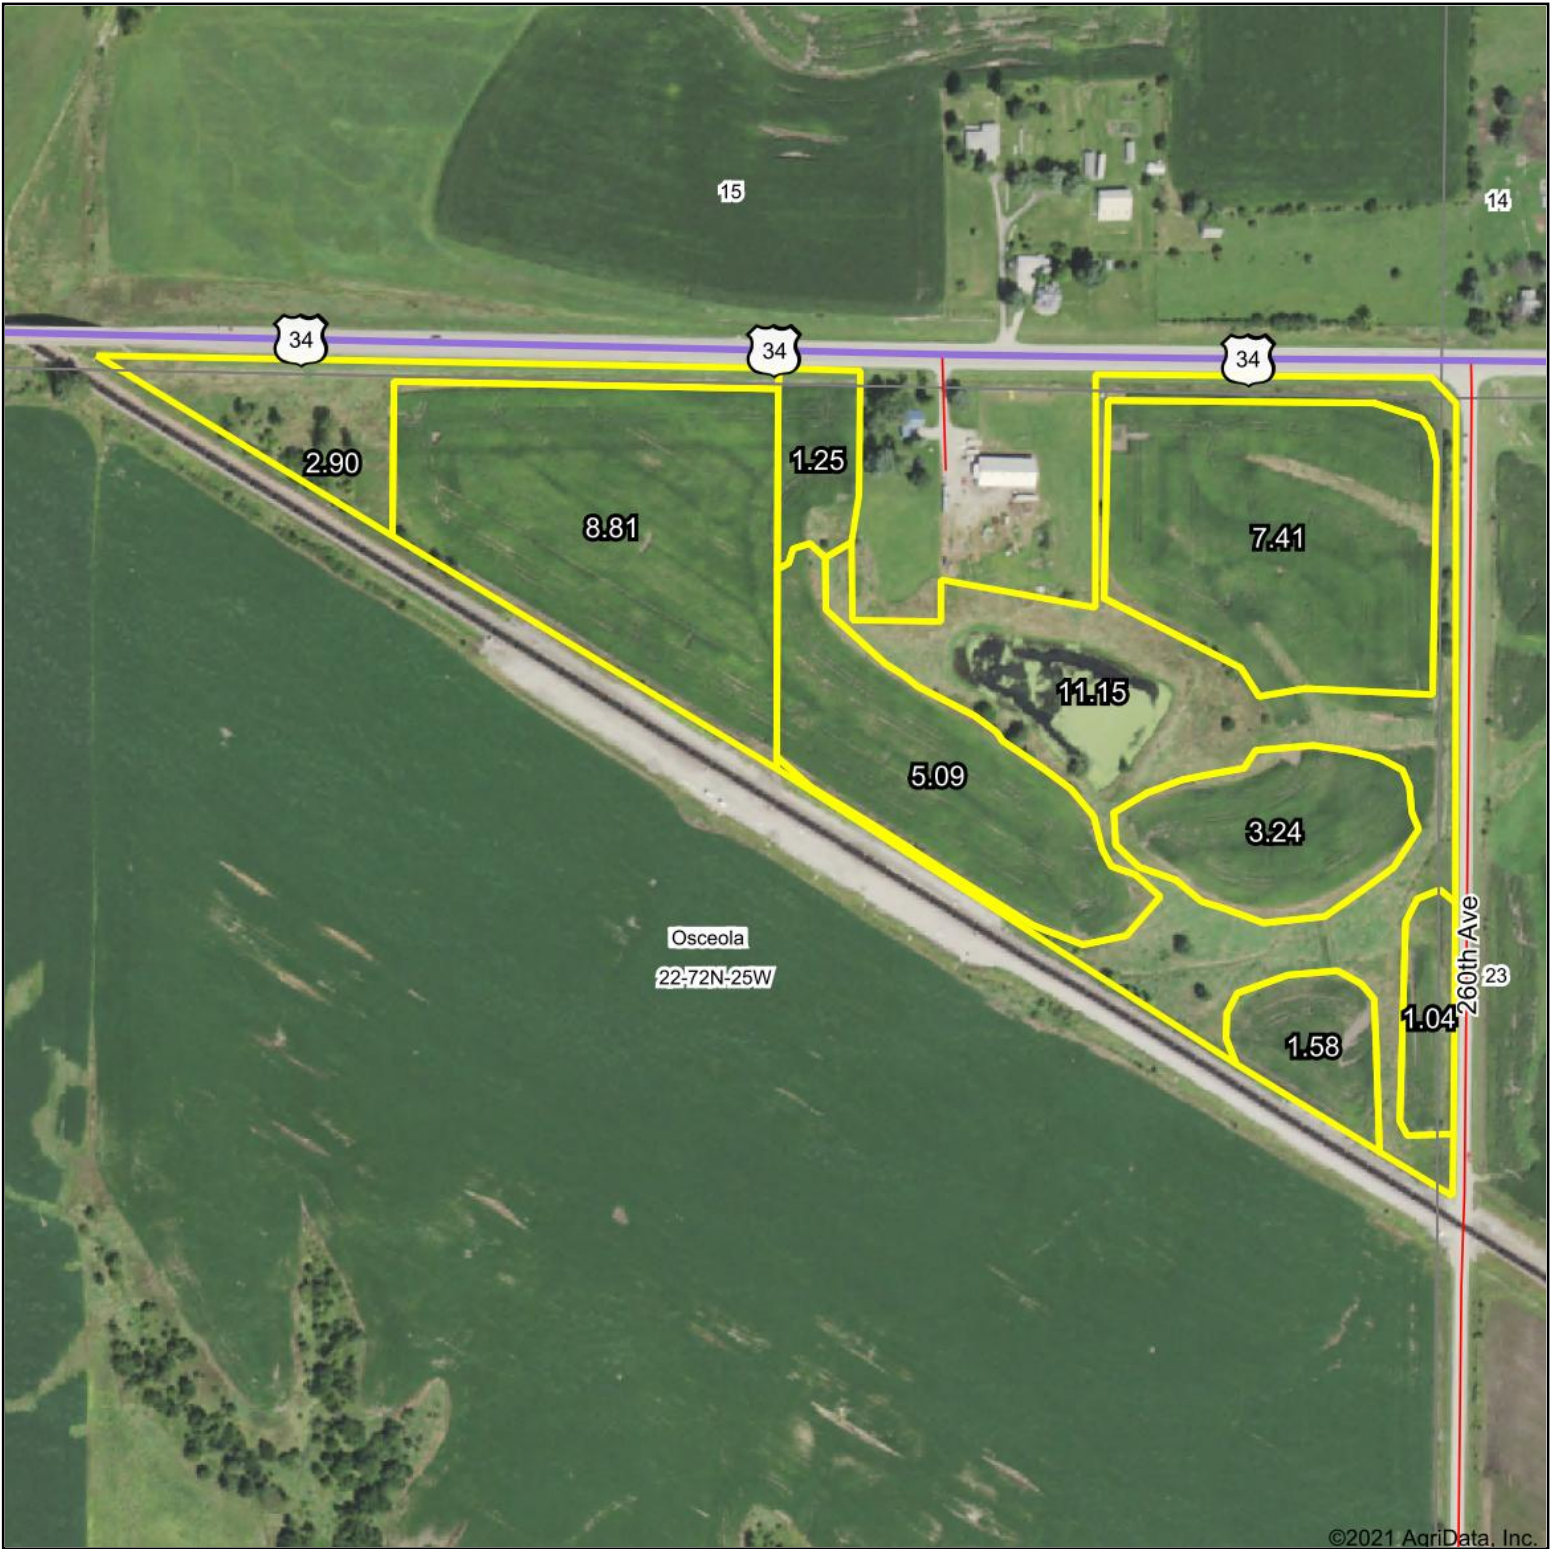

Aerial Map

©2021 AgriData, Inc.

Map Center: 41° 1' 42.09, -93° 42' 59.85

22-72N-25W
Clarke County
Iowa

7/29/2021

© AgriData, Inc. 2021

www.AgriDataInc.com