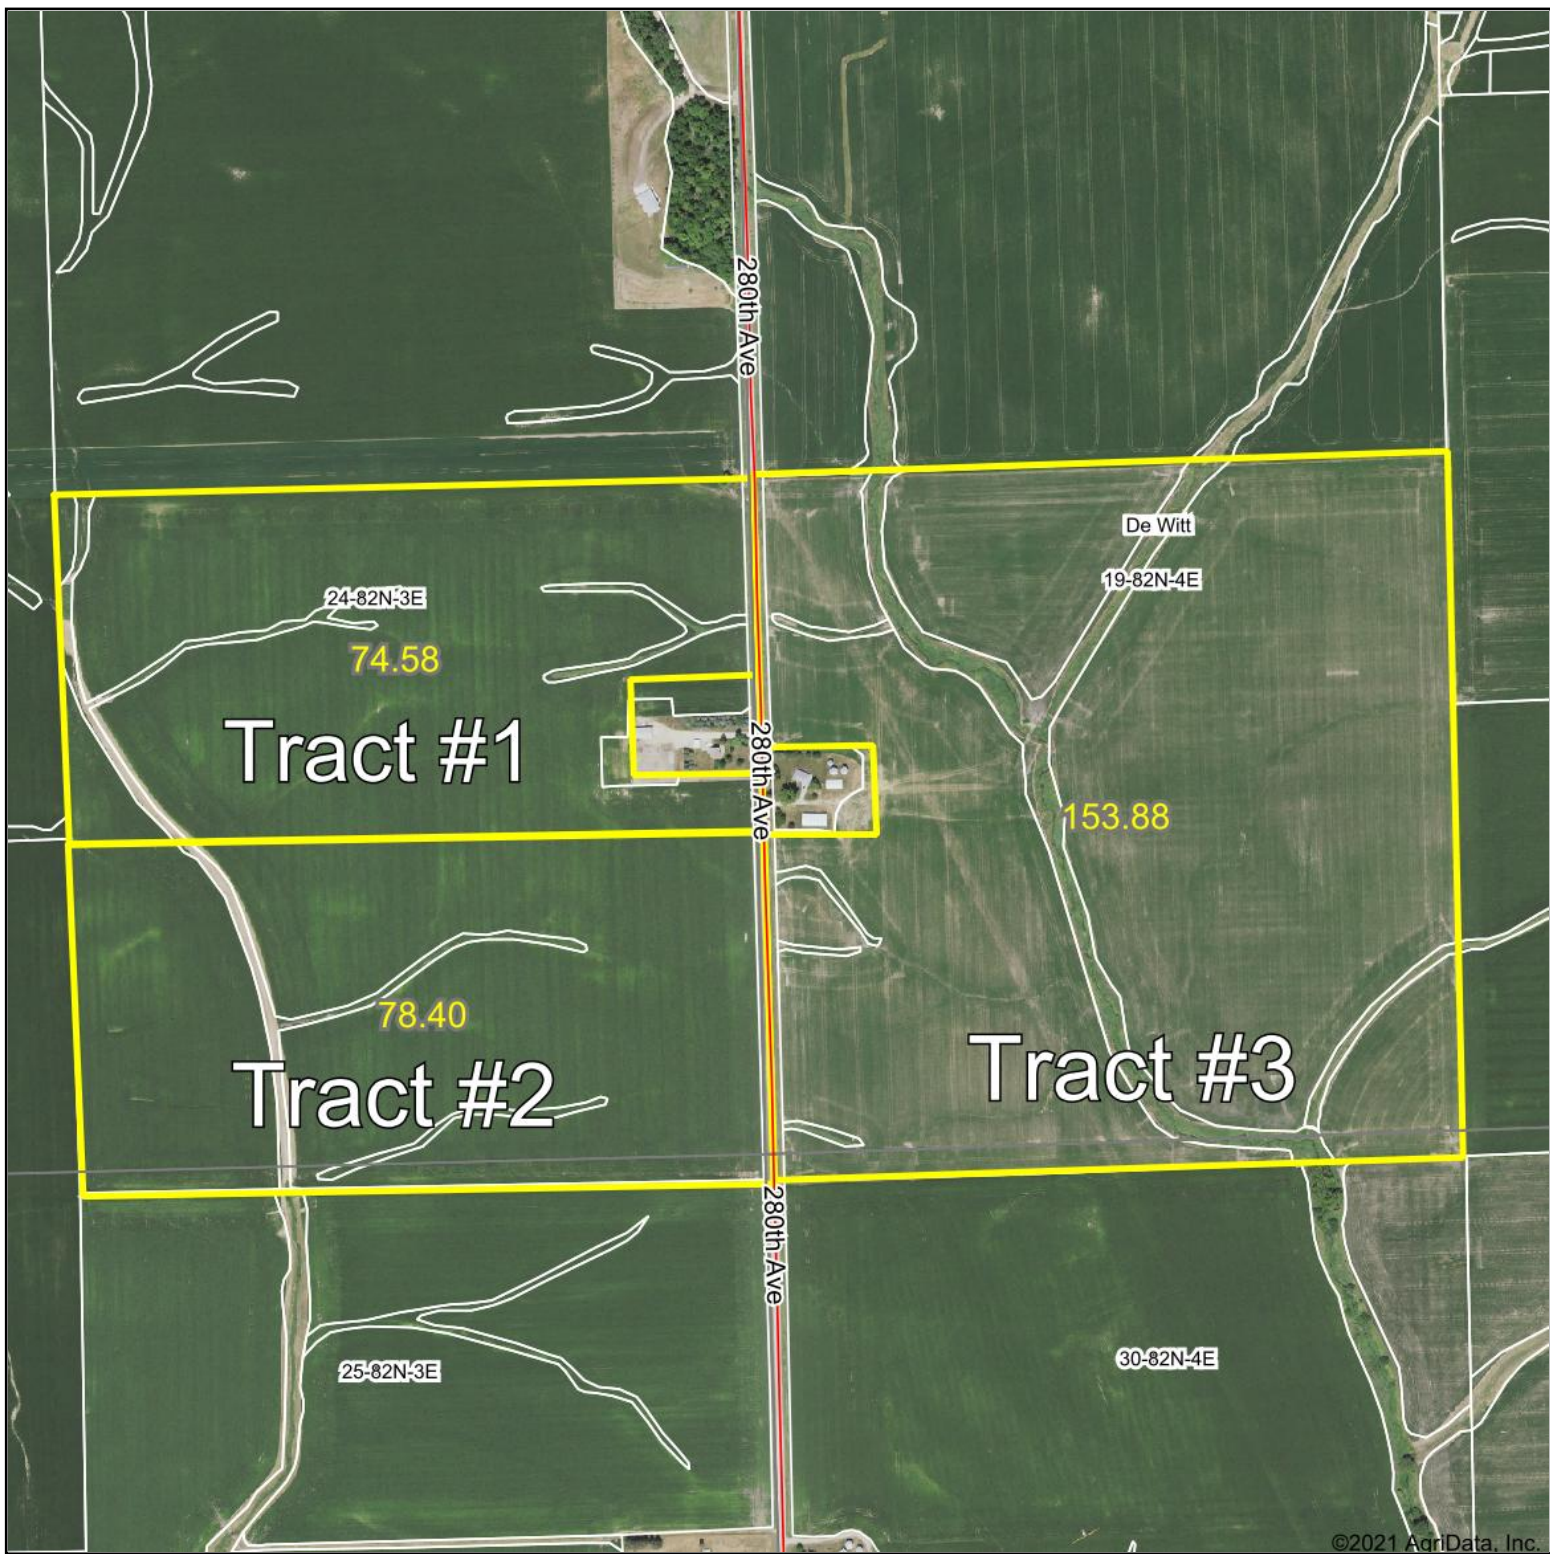

Aerial Map - All Parcels

Map Center: 41° 53' 29.7, -90° 32' 53.64

19-82N-4E
Clinton County
Iowa

© AgriData, Inc. 2021 www.AgriDataInc.com

6/25/2021

Field borders provided by Farm Service Agency as of 5/21/2008.