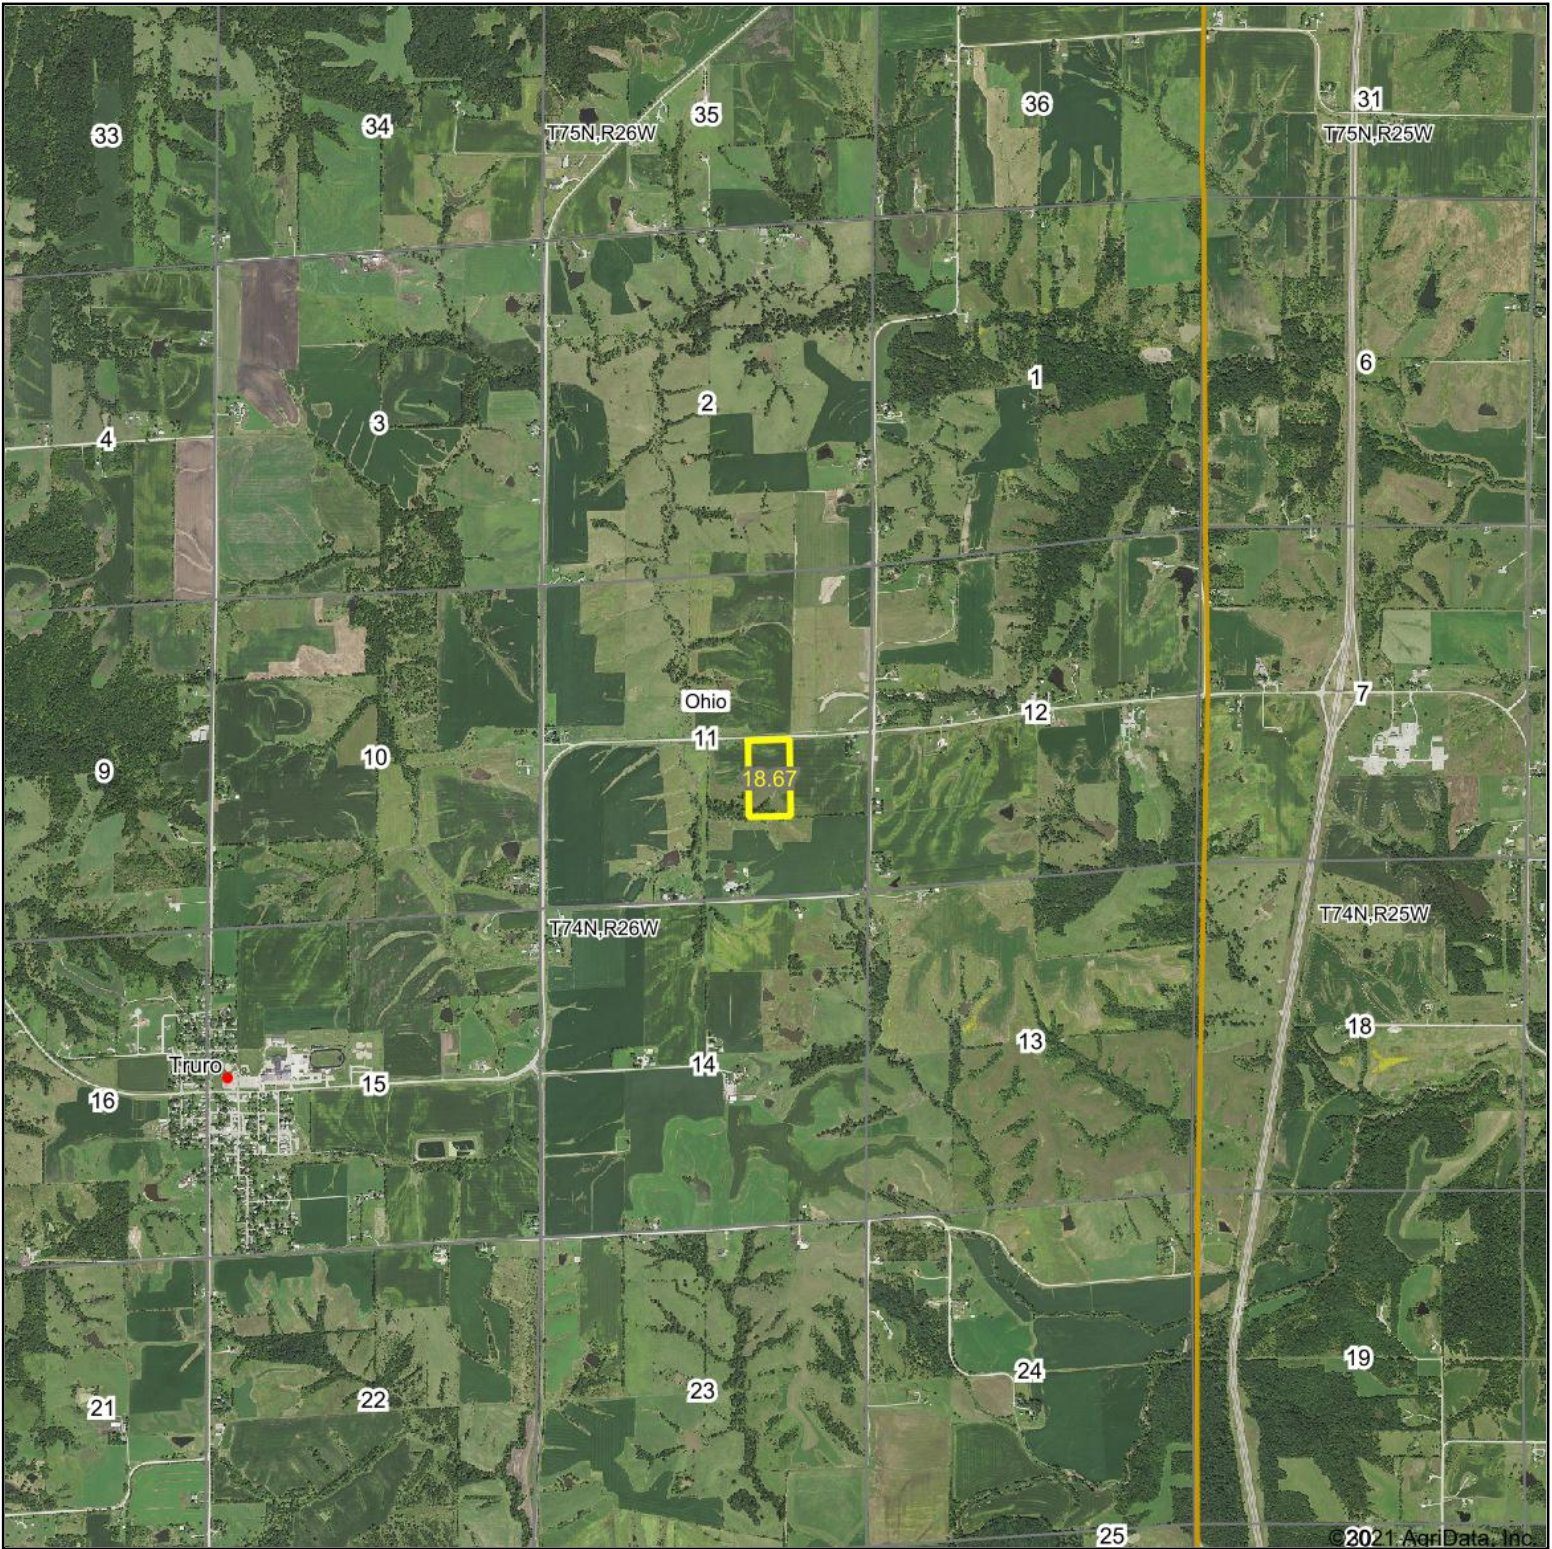

Aerial Map

Map Center: 41° 13.4326', -93° 48.843'

11-74N-26W
Madison County
Iowa

6/7/2021

Maps Provided By:

CUSTOMIZED ONLINE MAPPING
© AgriData, Inc. 2021 www.AgriDataInc.com