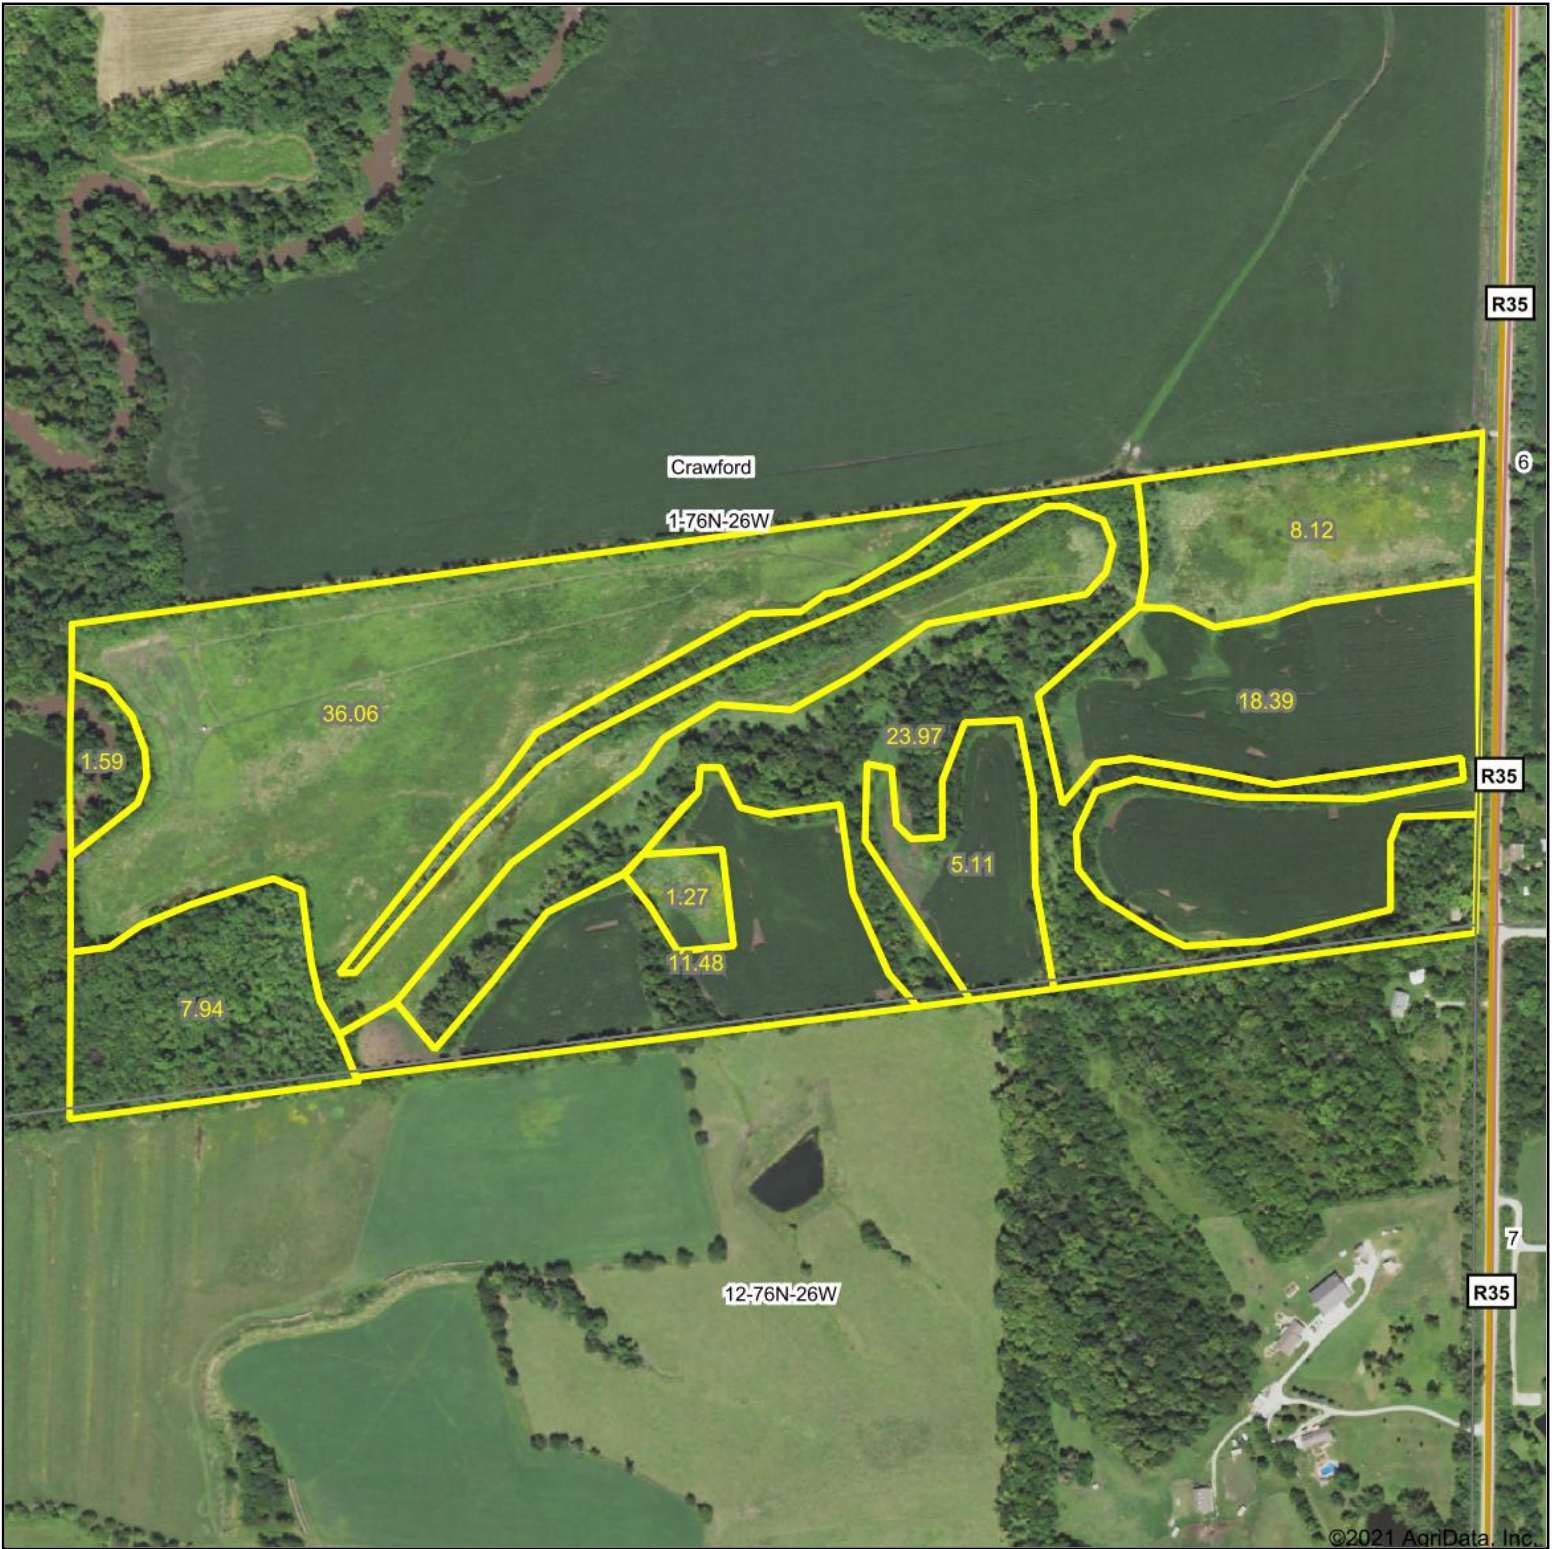

Aerial Map

Map Center: 41° 24' 40.35, -93° 47' 52.02

1-76N-26W
Madison County
Iowa

2/19/2021