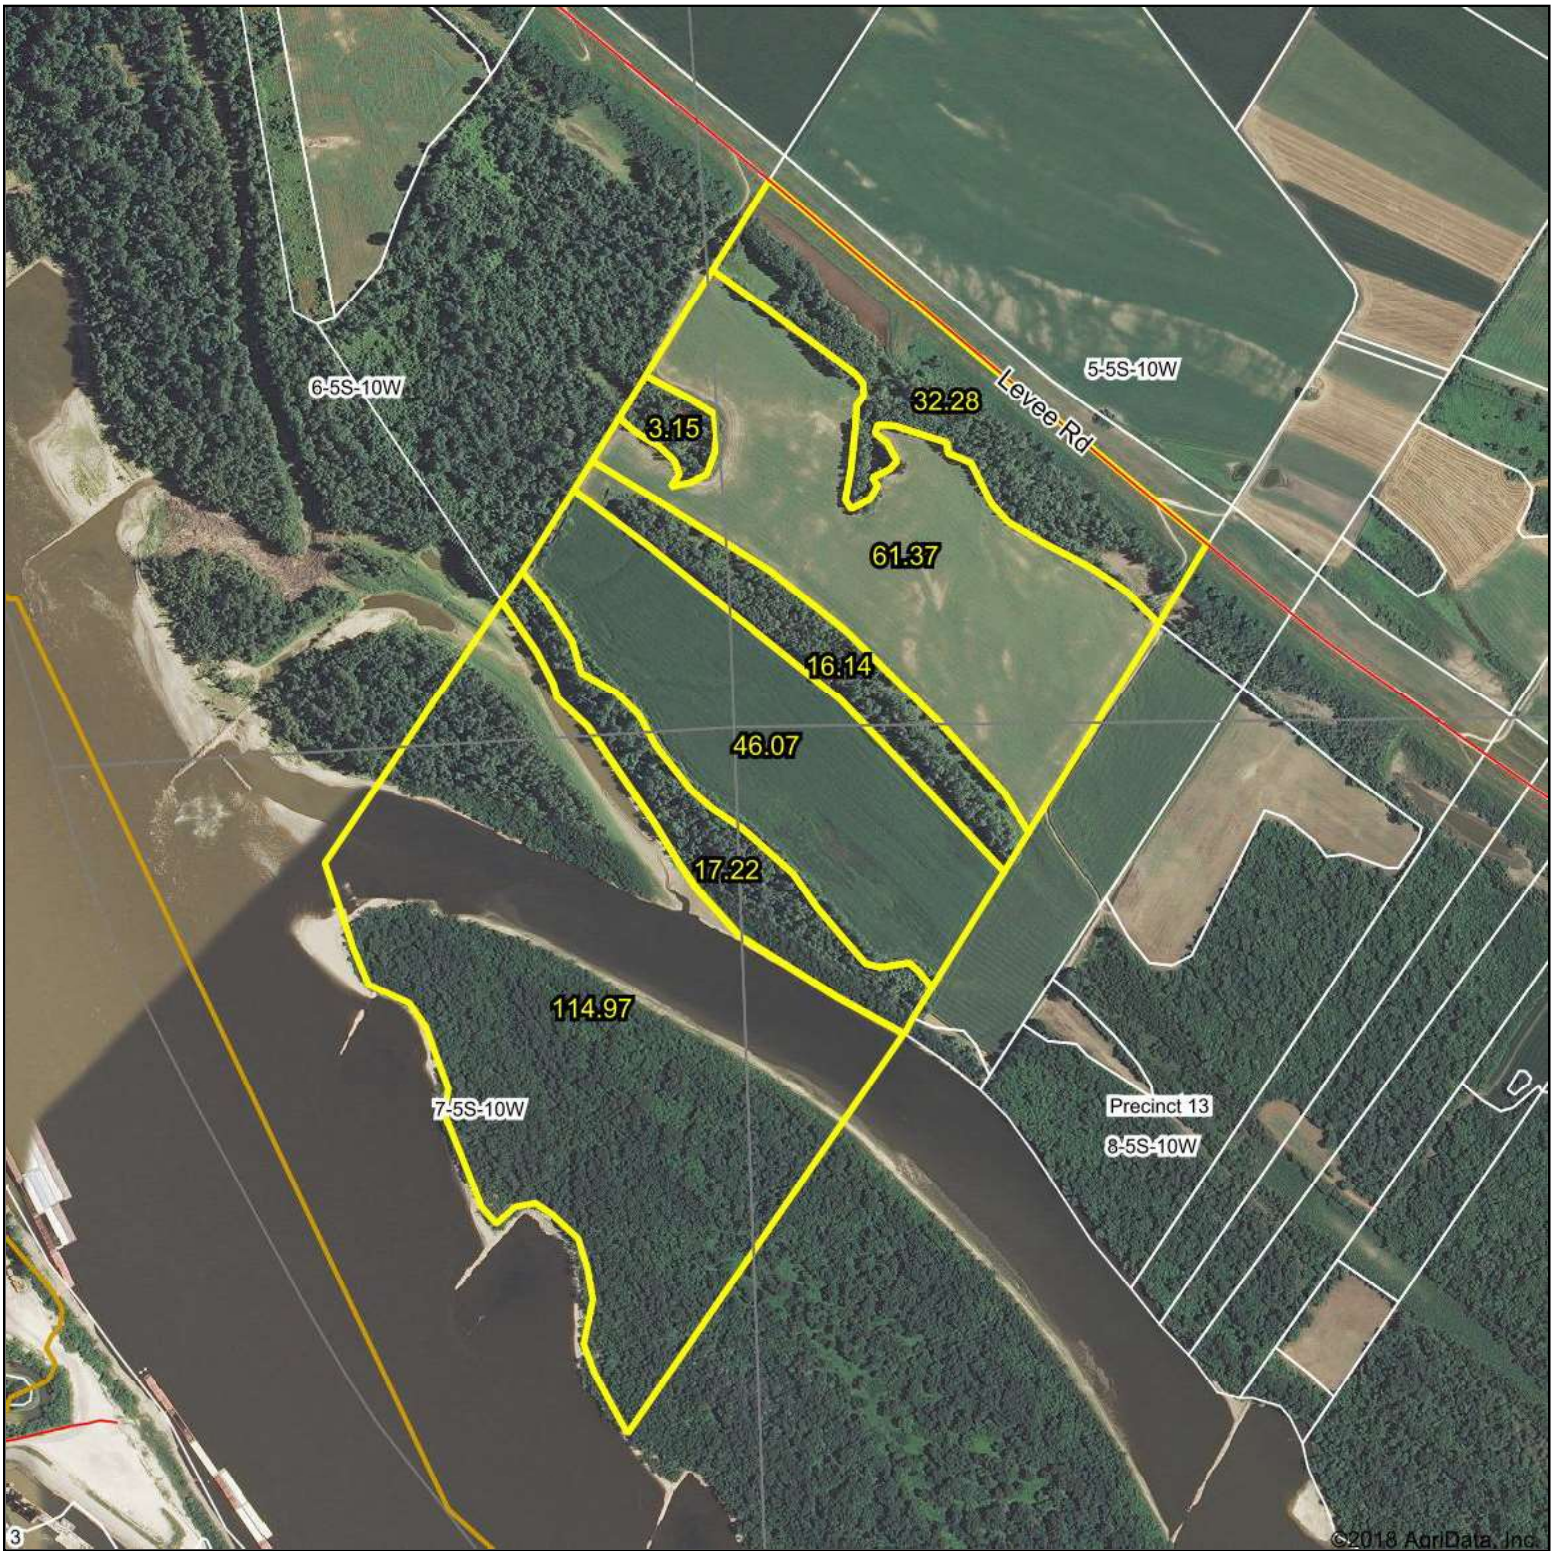

Aerial Map

PC PEOPLES COMPANY
INNOVATIVE. REAL ESTATE. SOLUTIONS.

map center: 38° 7' 20.47, -90° 14' 13.85

Maps Provided By:
surety
CUSTOMIZED ONLINE MAPPING
© Agridata, Inc. 2018 www.AgridataInc.com

8-5S-10W
Monroe County
Illinois

8/2/2018