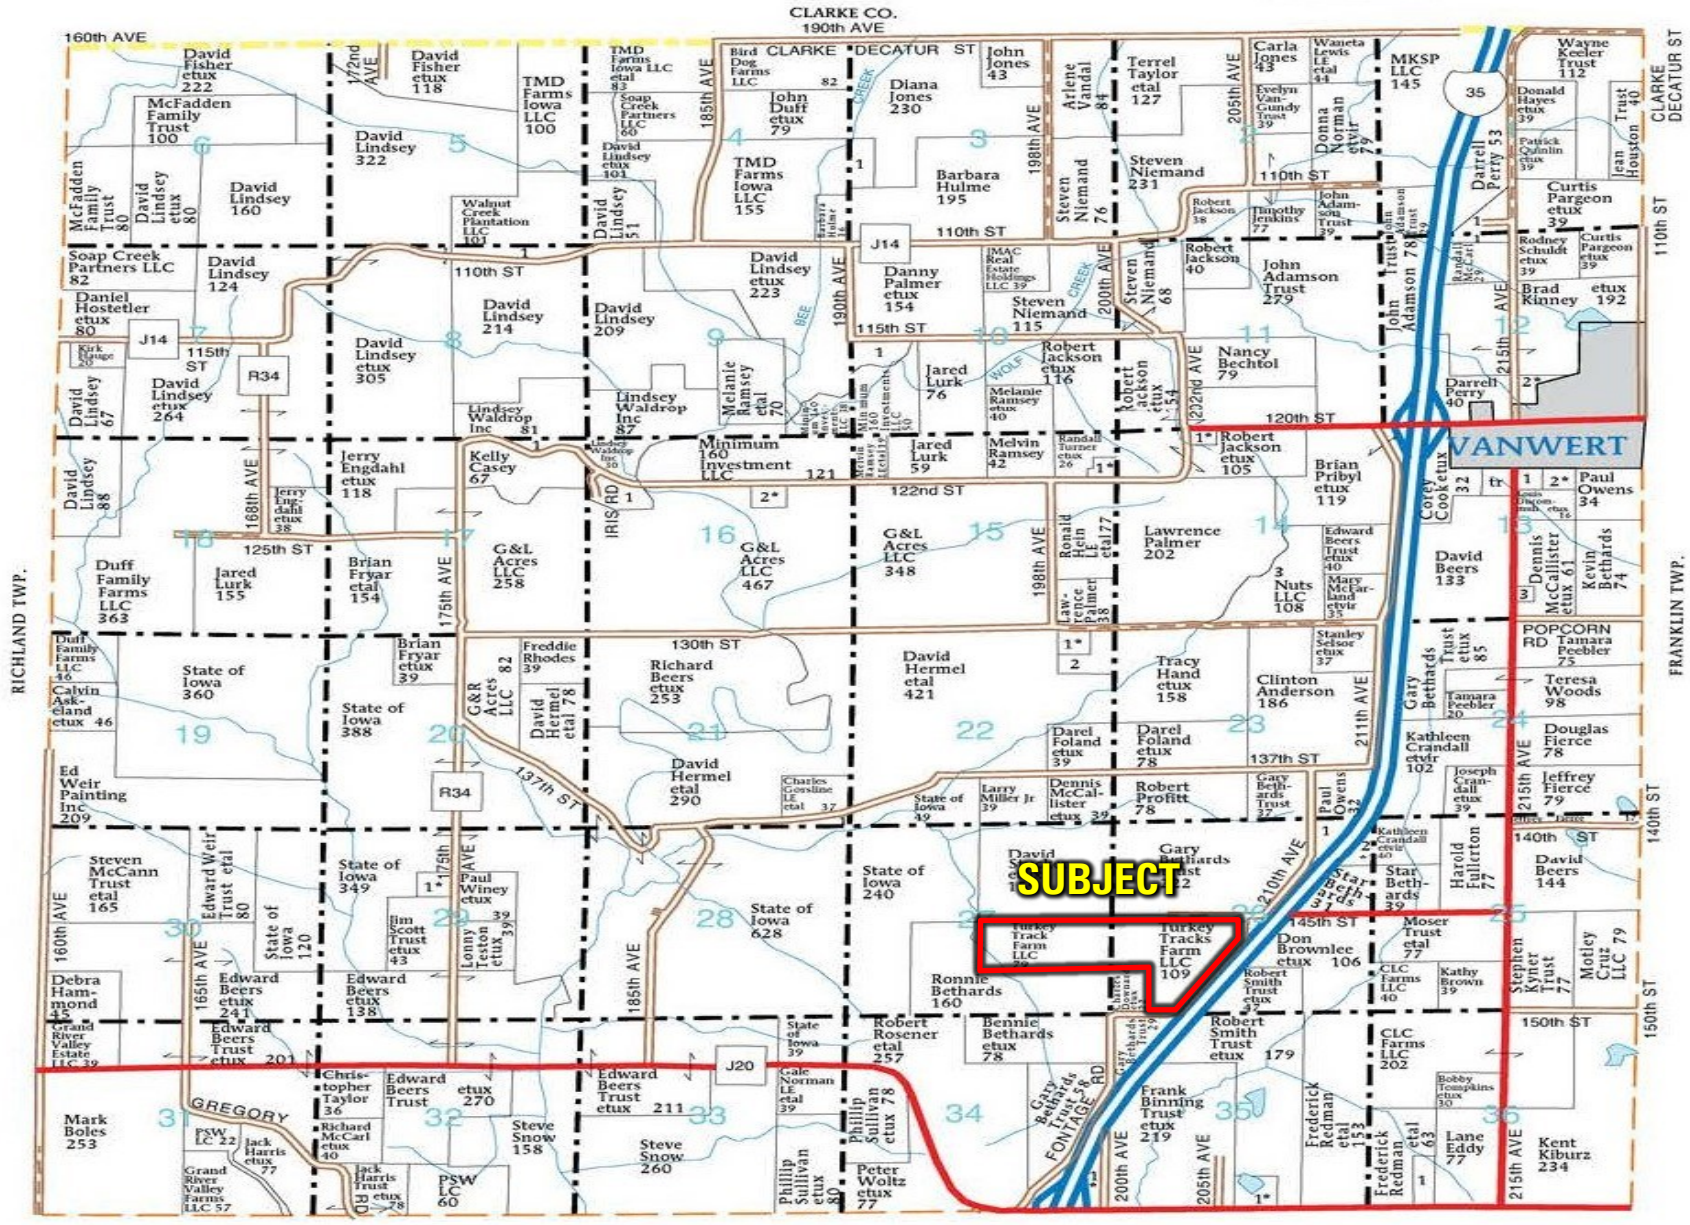

T-70-N

LONG CREEK PLAT

R-26-W

(Landowners)

DECATUR TWP.

RICHLAND TWP.

FRANKLIN TWP.

CLARKE
DECATUR ST

110th ST

140th ST

150th ST

160th AVE

172nd AVE

110th ST

115th ST

125th ST

137th ST

175th AVE

185th AVE

190th AVE

190th AVE

160th AVE

165th AVE

175th AVE

190th AVE

190th AVE

205th AVE

205th AVE

205th AVE

205th AVE

205th AVE

205th AVE