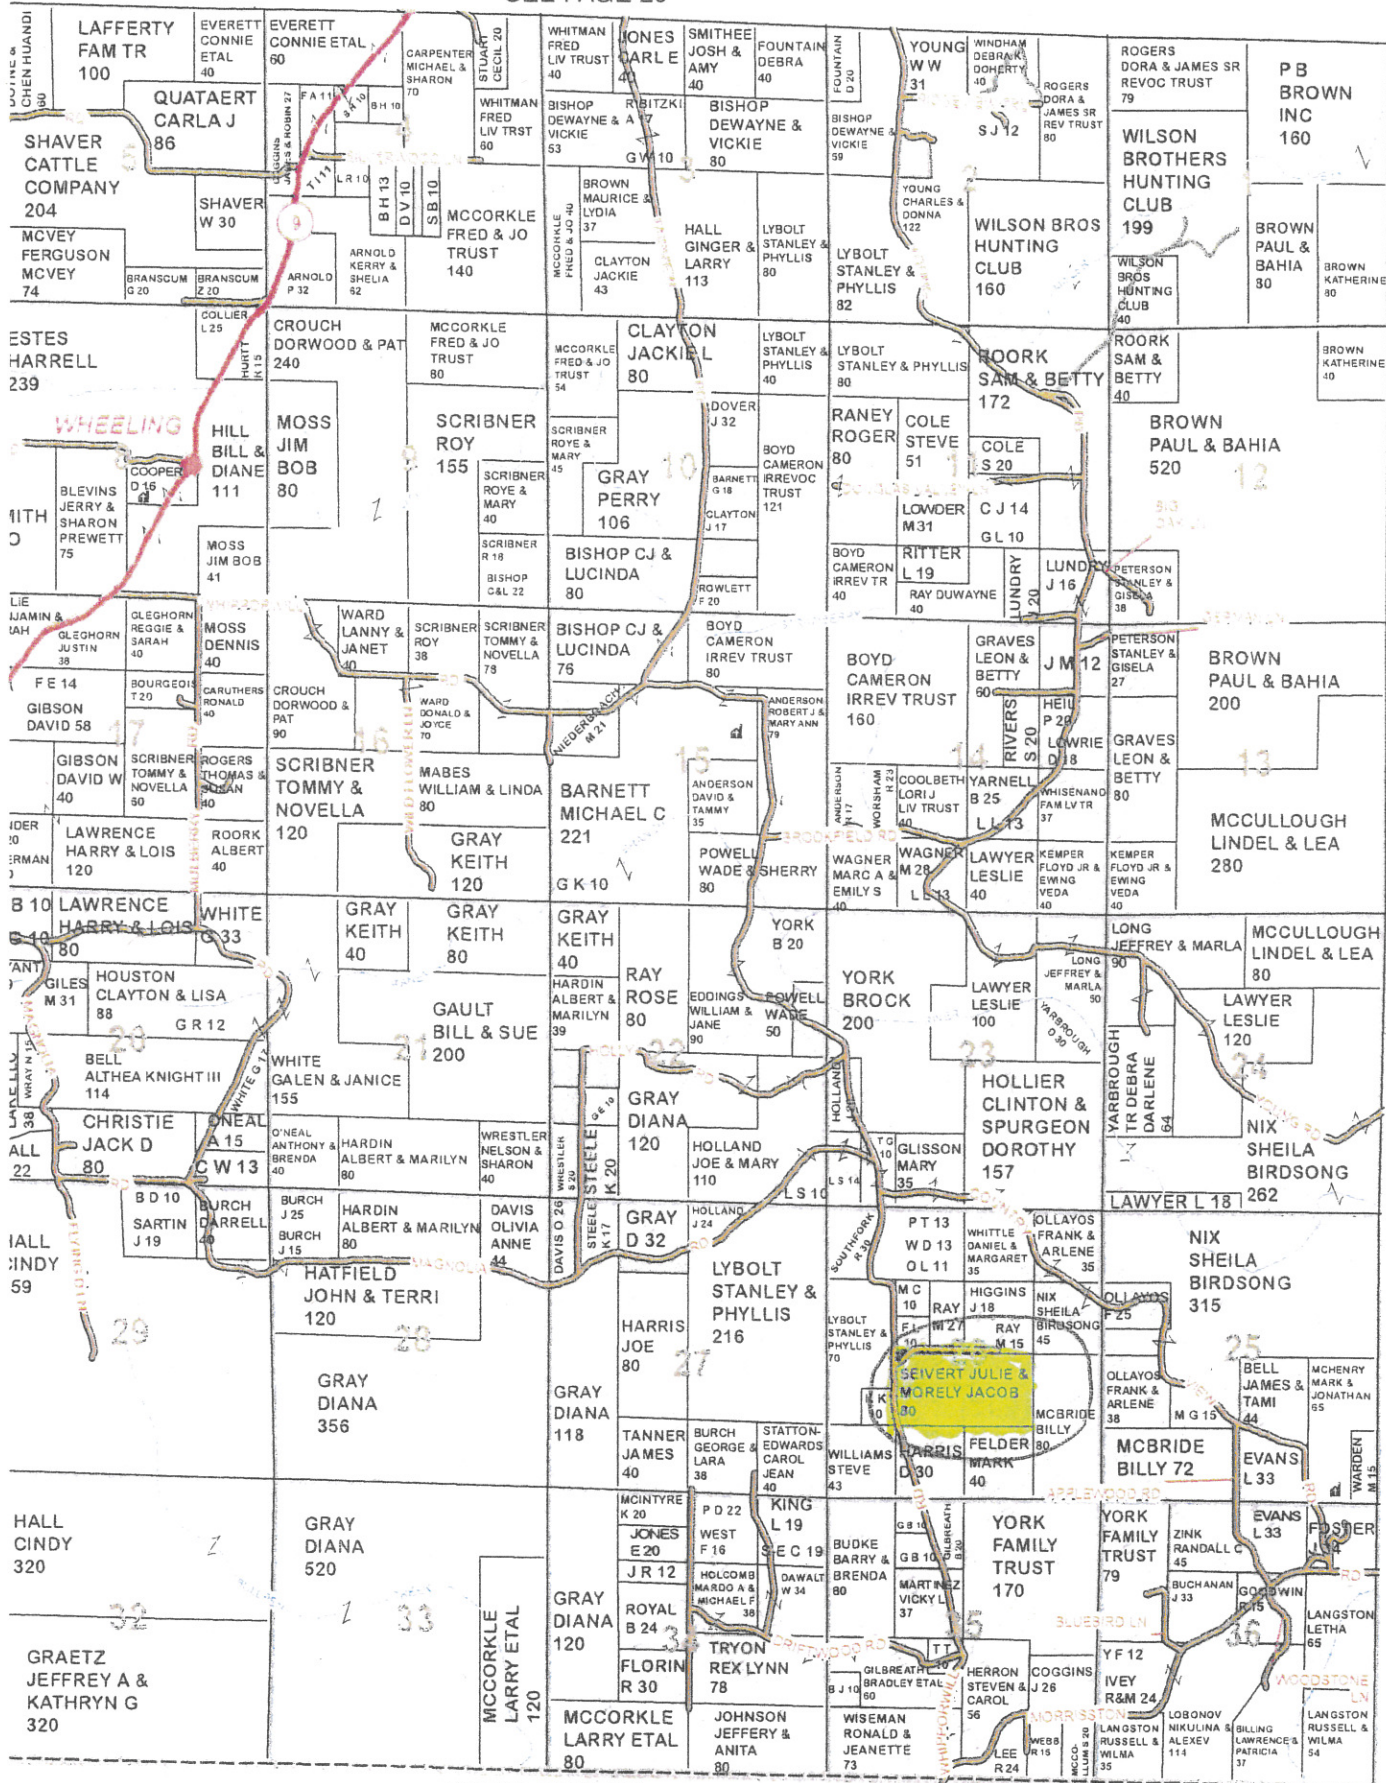

# Township 19N - Range 8W

Copyright © 2015 Mapping Solutions

SEE PAGE 29

SEE PAGE 45

IZARD COUNTY