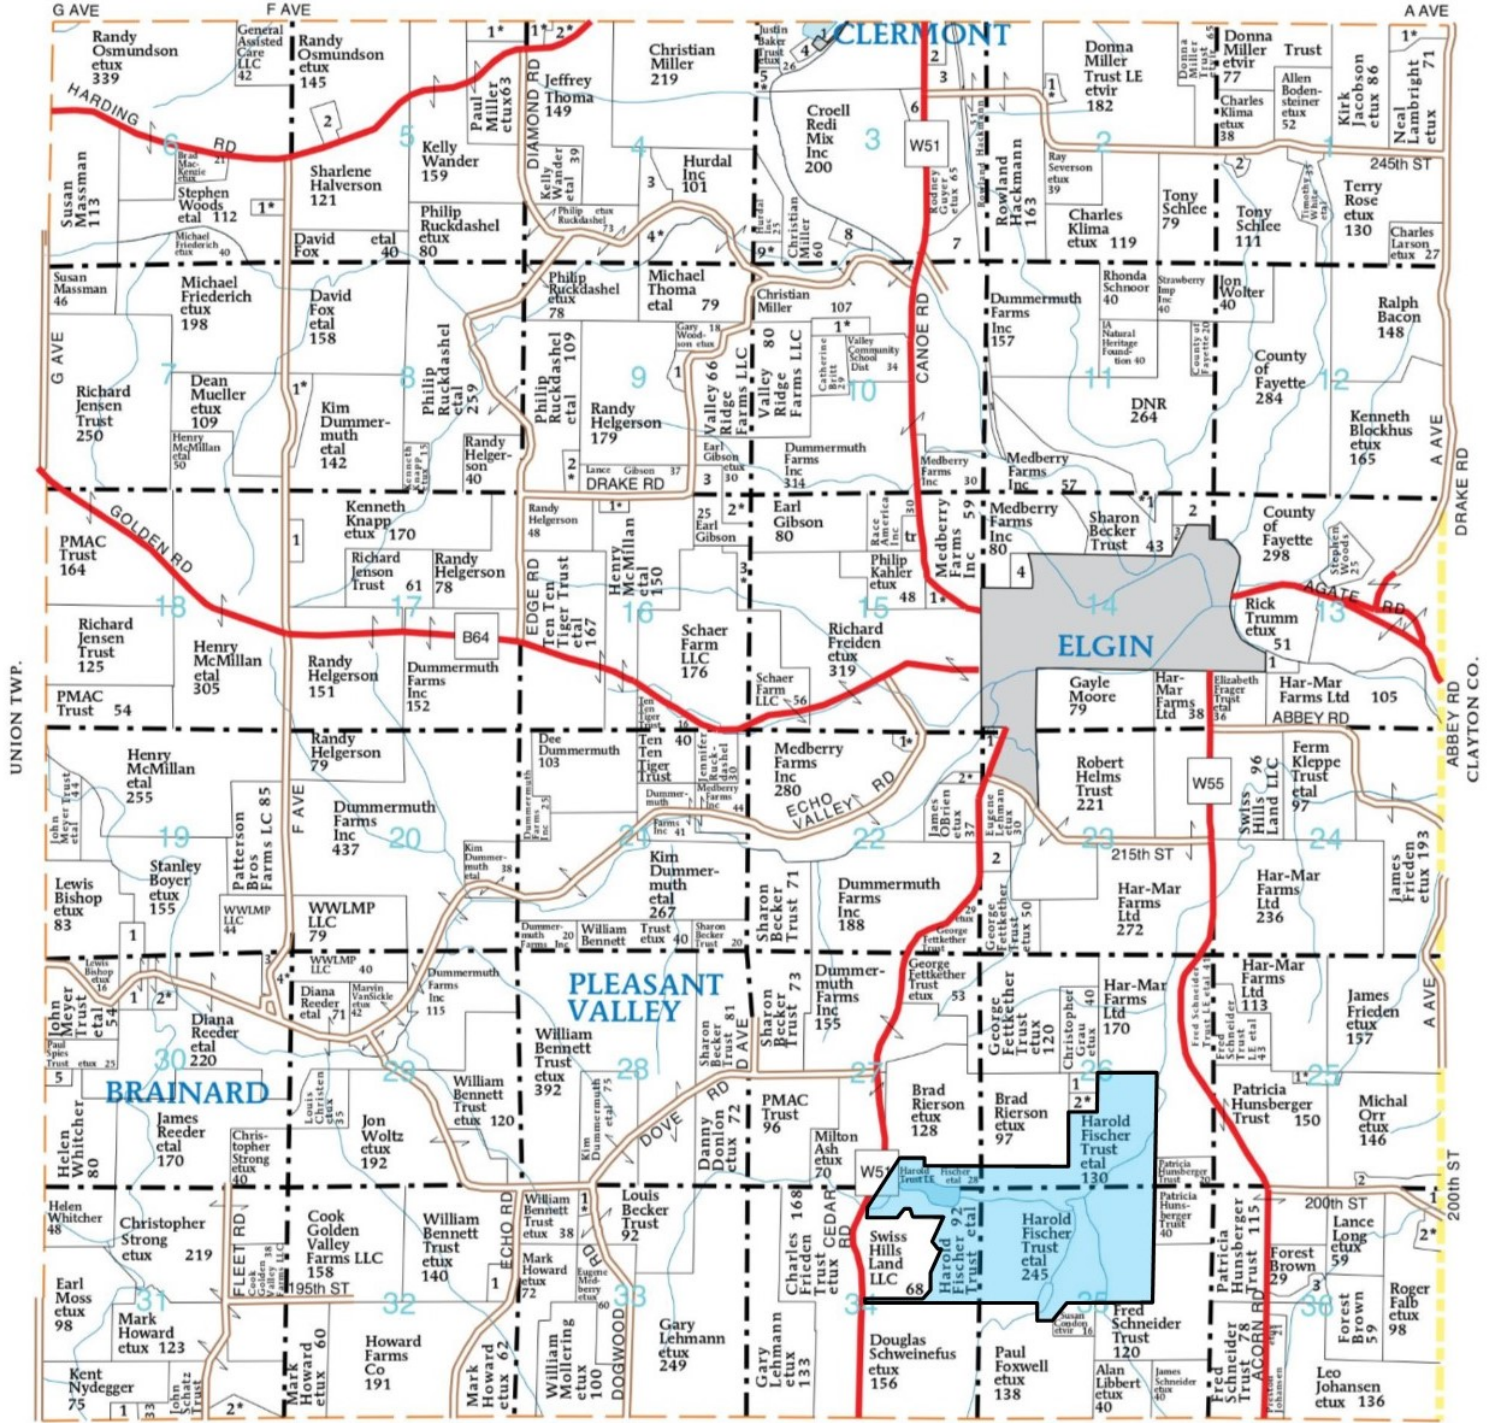

T-94-N

# PLEASANT VALLEY PLAT

R-7-W

(Landowners)  
CLERMONT TWP.

ILLYRIA TWP.