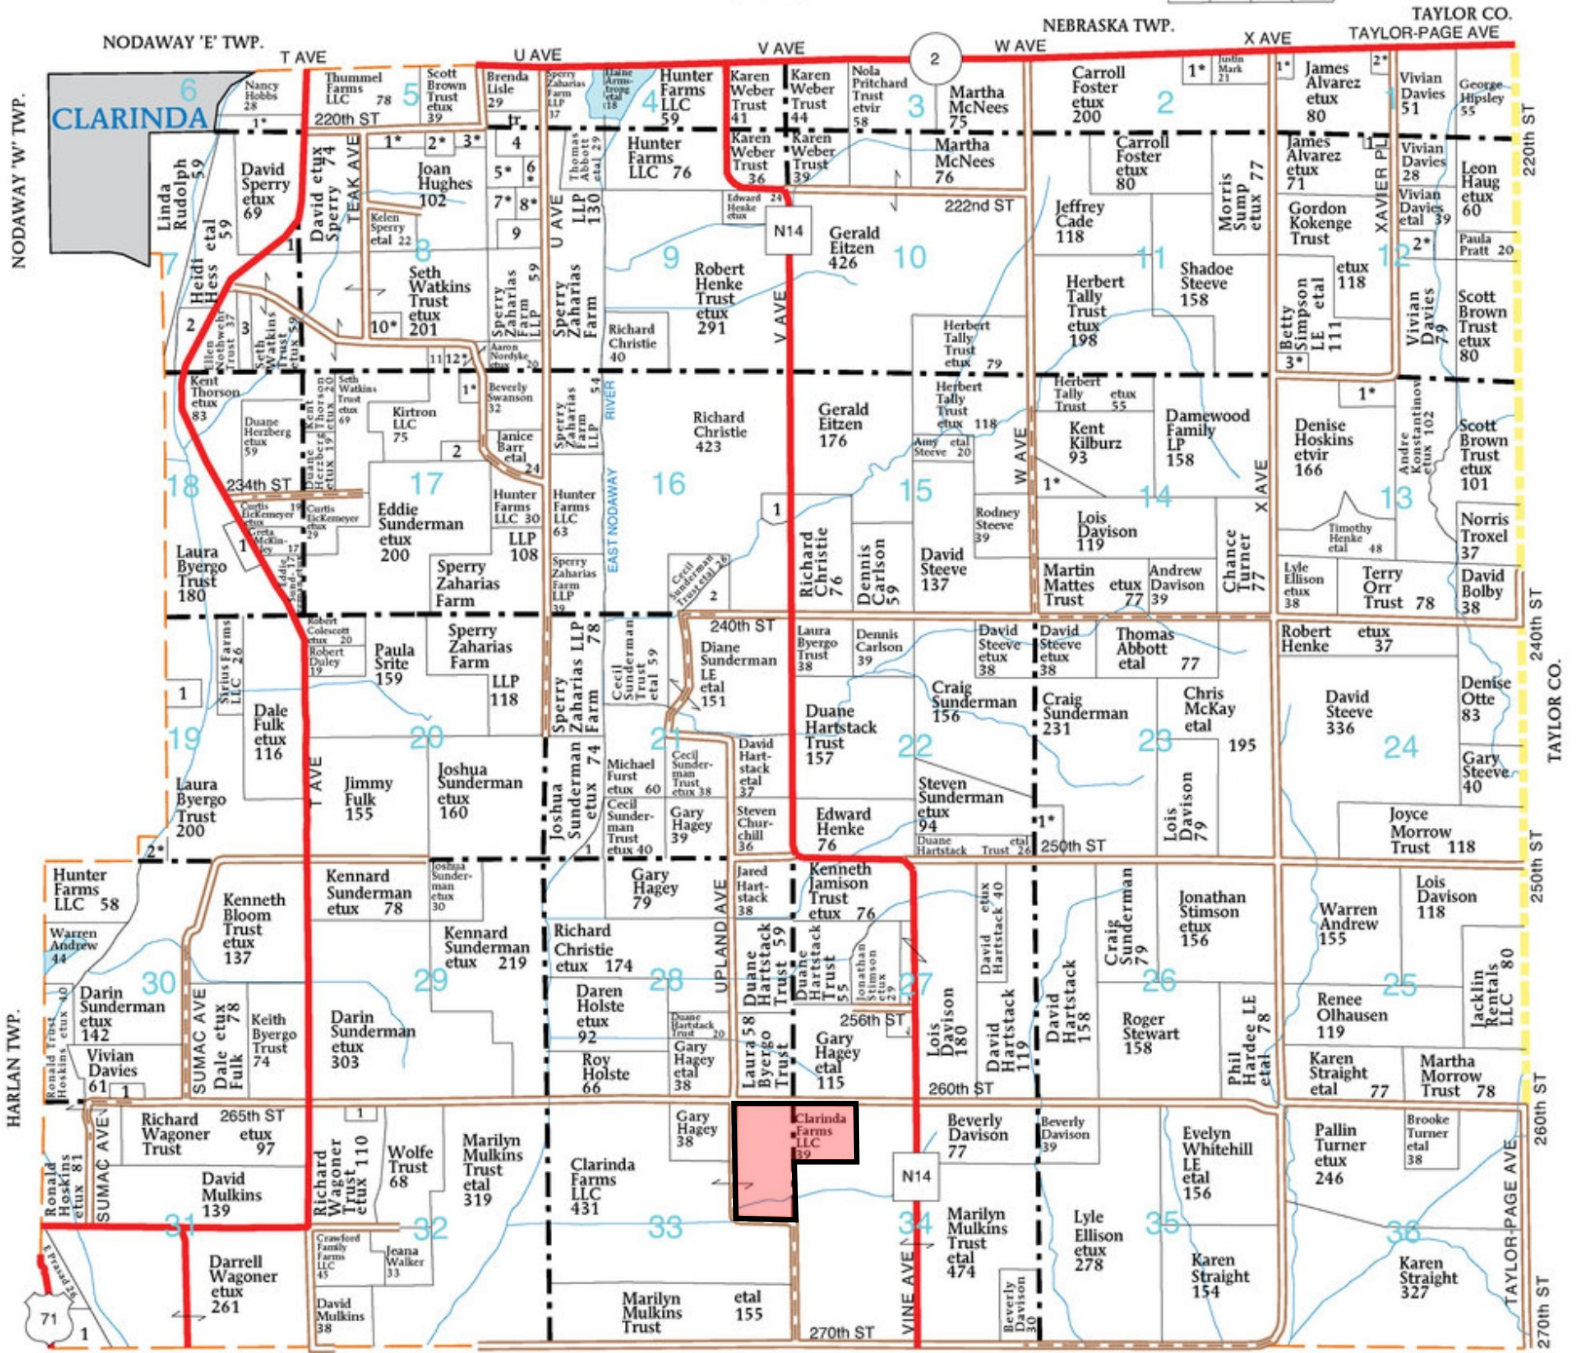

T-68-N

# EAST RIVER PLAT

R-36-W

(Landowners)

BUCHANAN TWP.