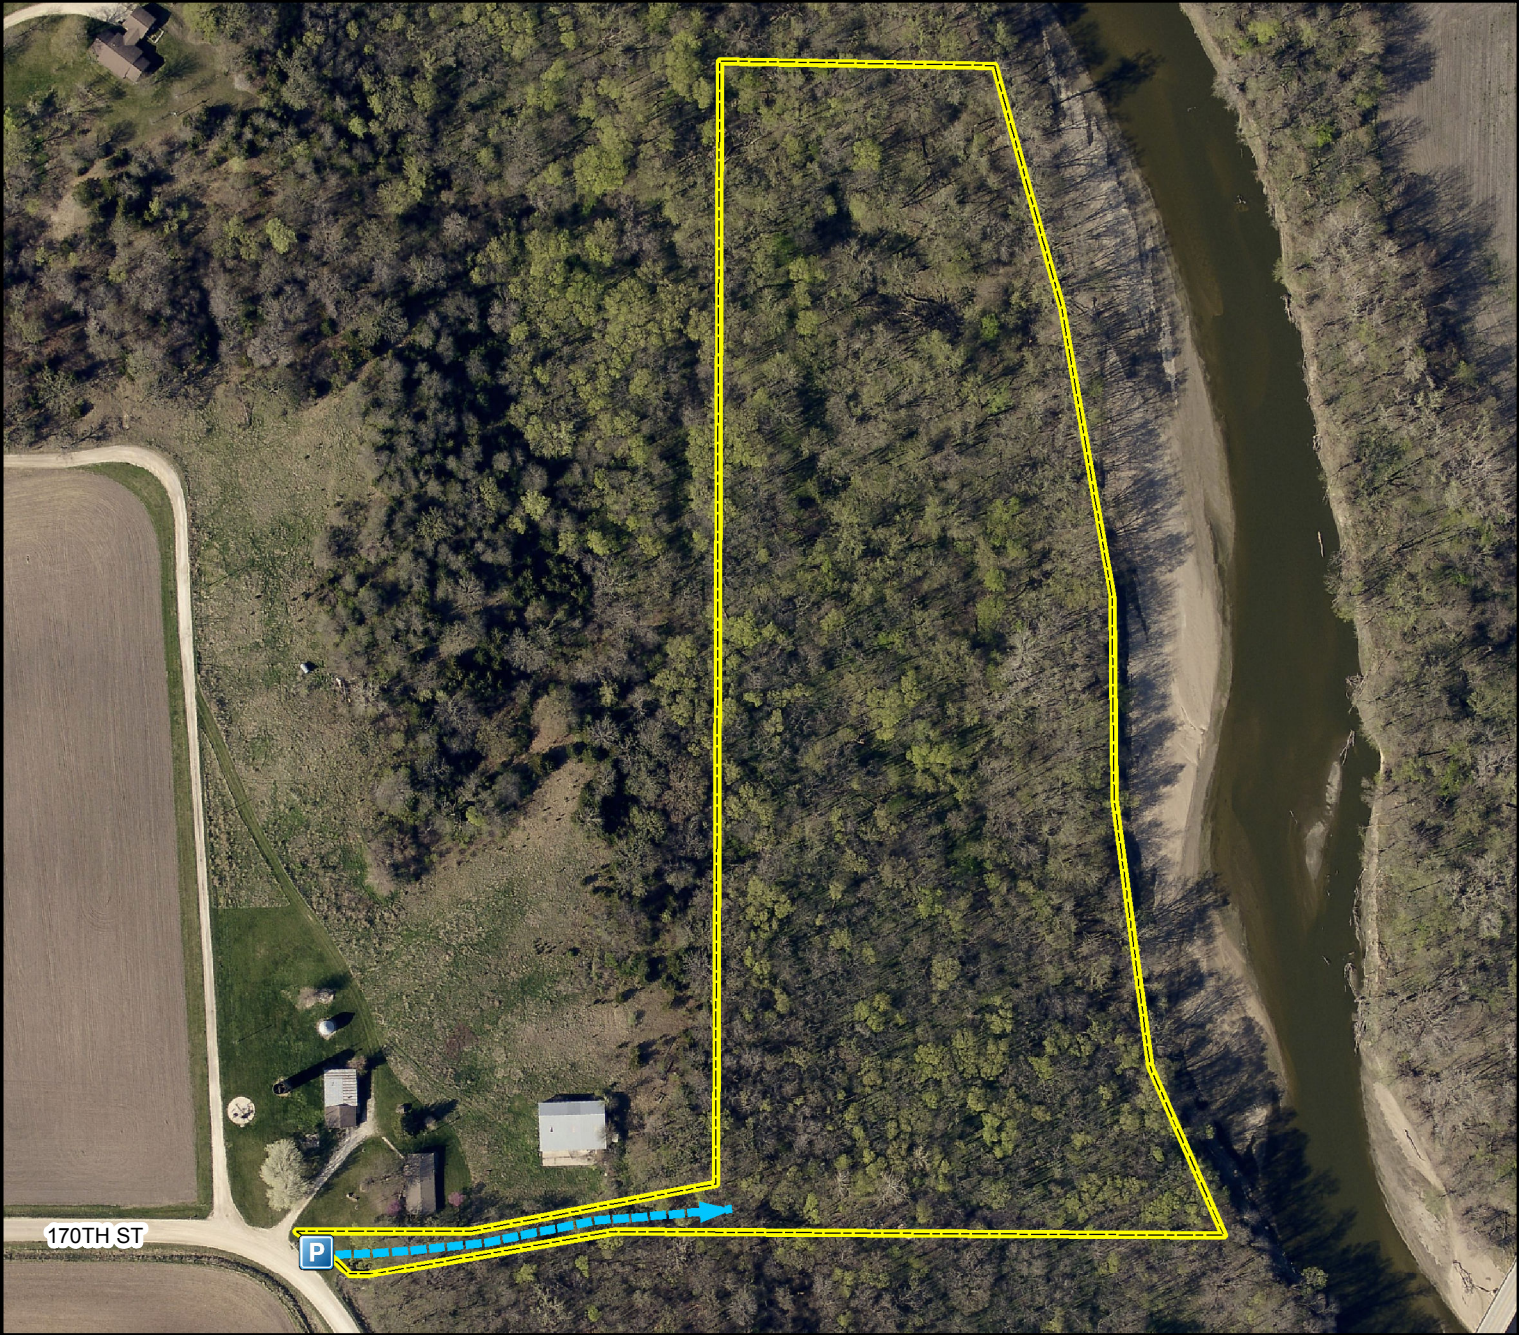

Fazel Wildlife Refuge

Legend

-  Wildlife Refuge
-  Parking
-  Access

Dallas County Geographic Data

110 55 0 110 Feet

Acres: 13

Habitat: Timber

Activities: Hiking,
Birdwatching

Dallas County, Iowa
T-81N, R-28W, Sec. 27,28

Every effort has been made to accurately depict the boundaries on this map. However, users should rely on boundary signs actually located in this area to ensure they do not trespass on private property.