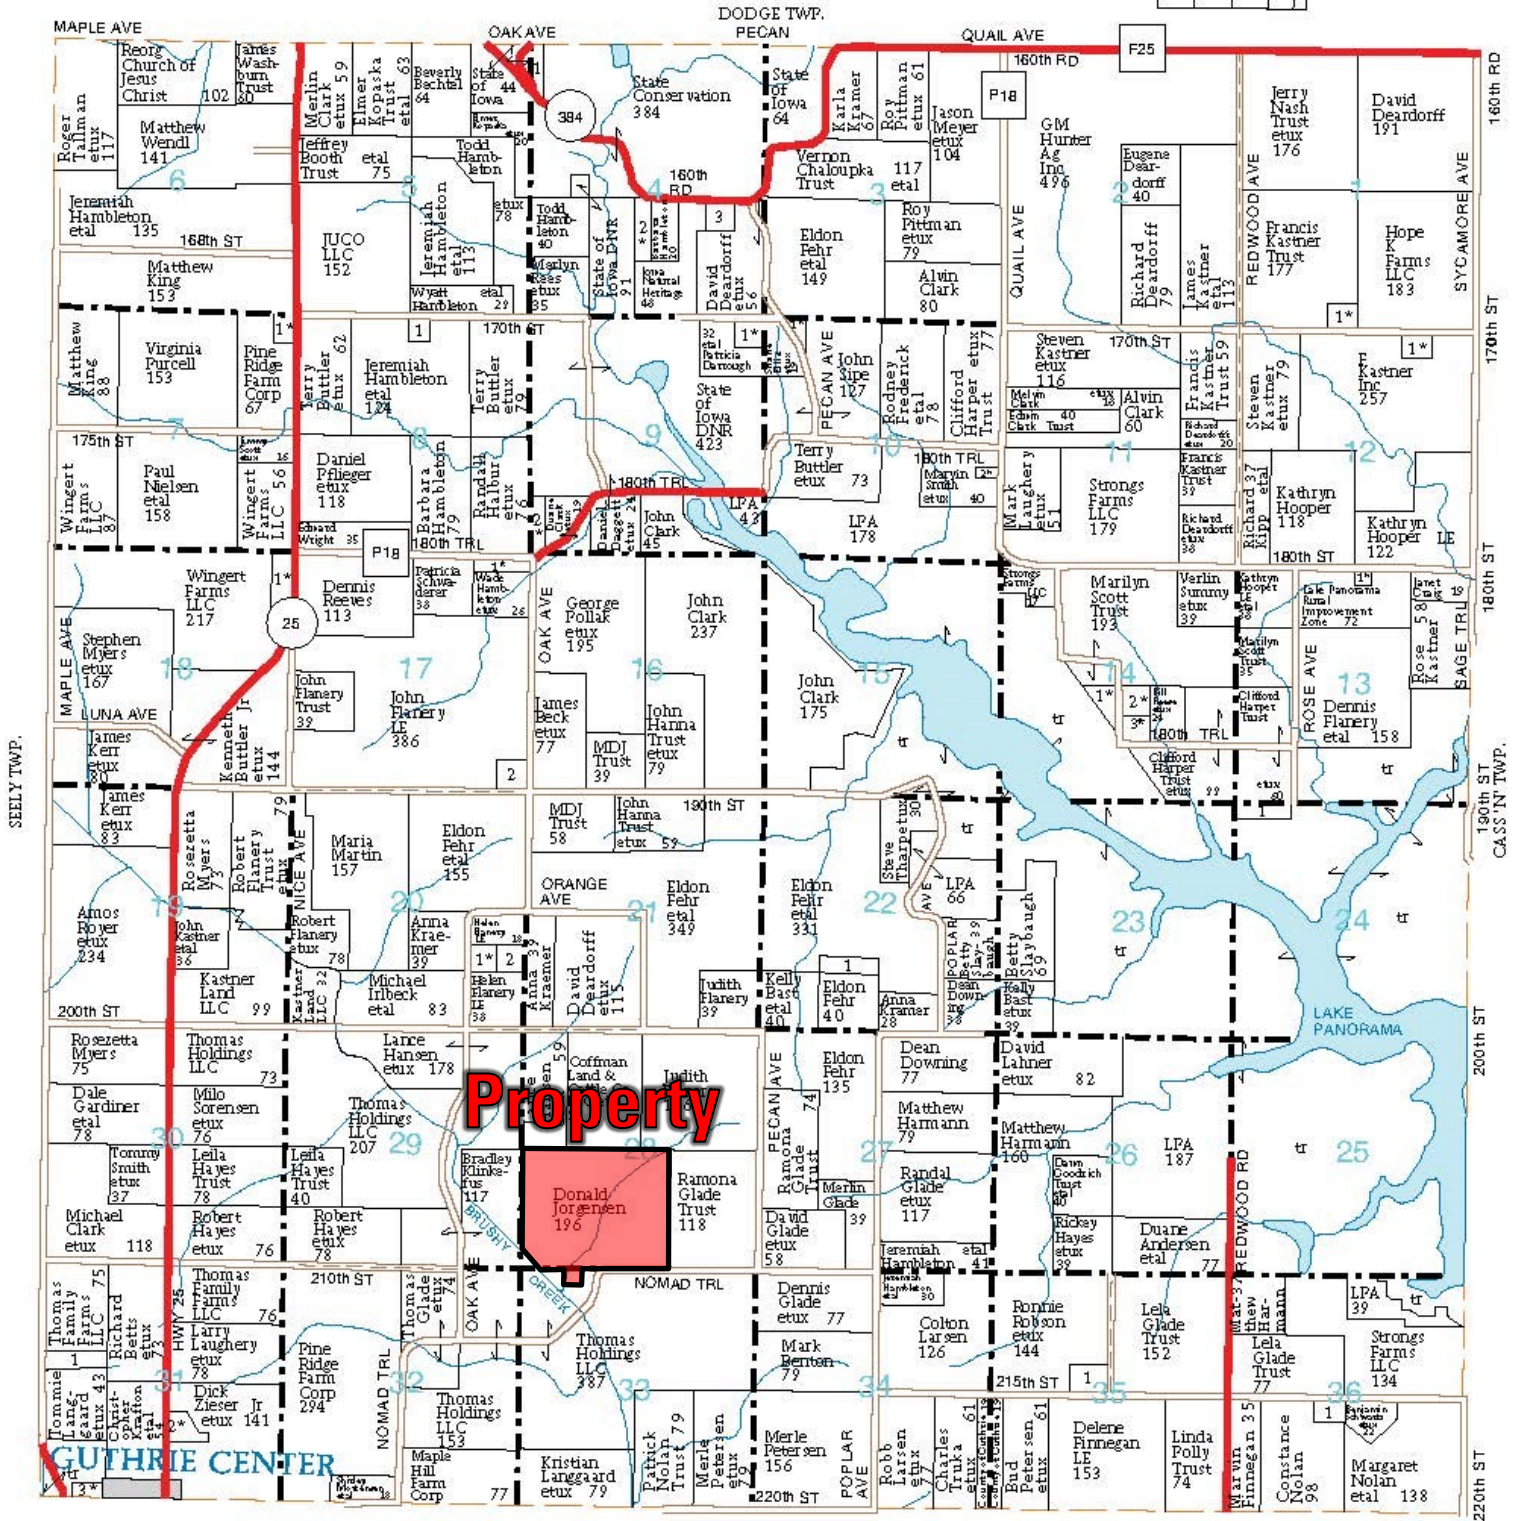

T-80-N

VICTORY PLAT

R-31-W

(Landowners)

VALLEY TWP.