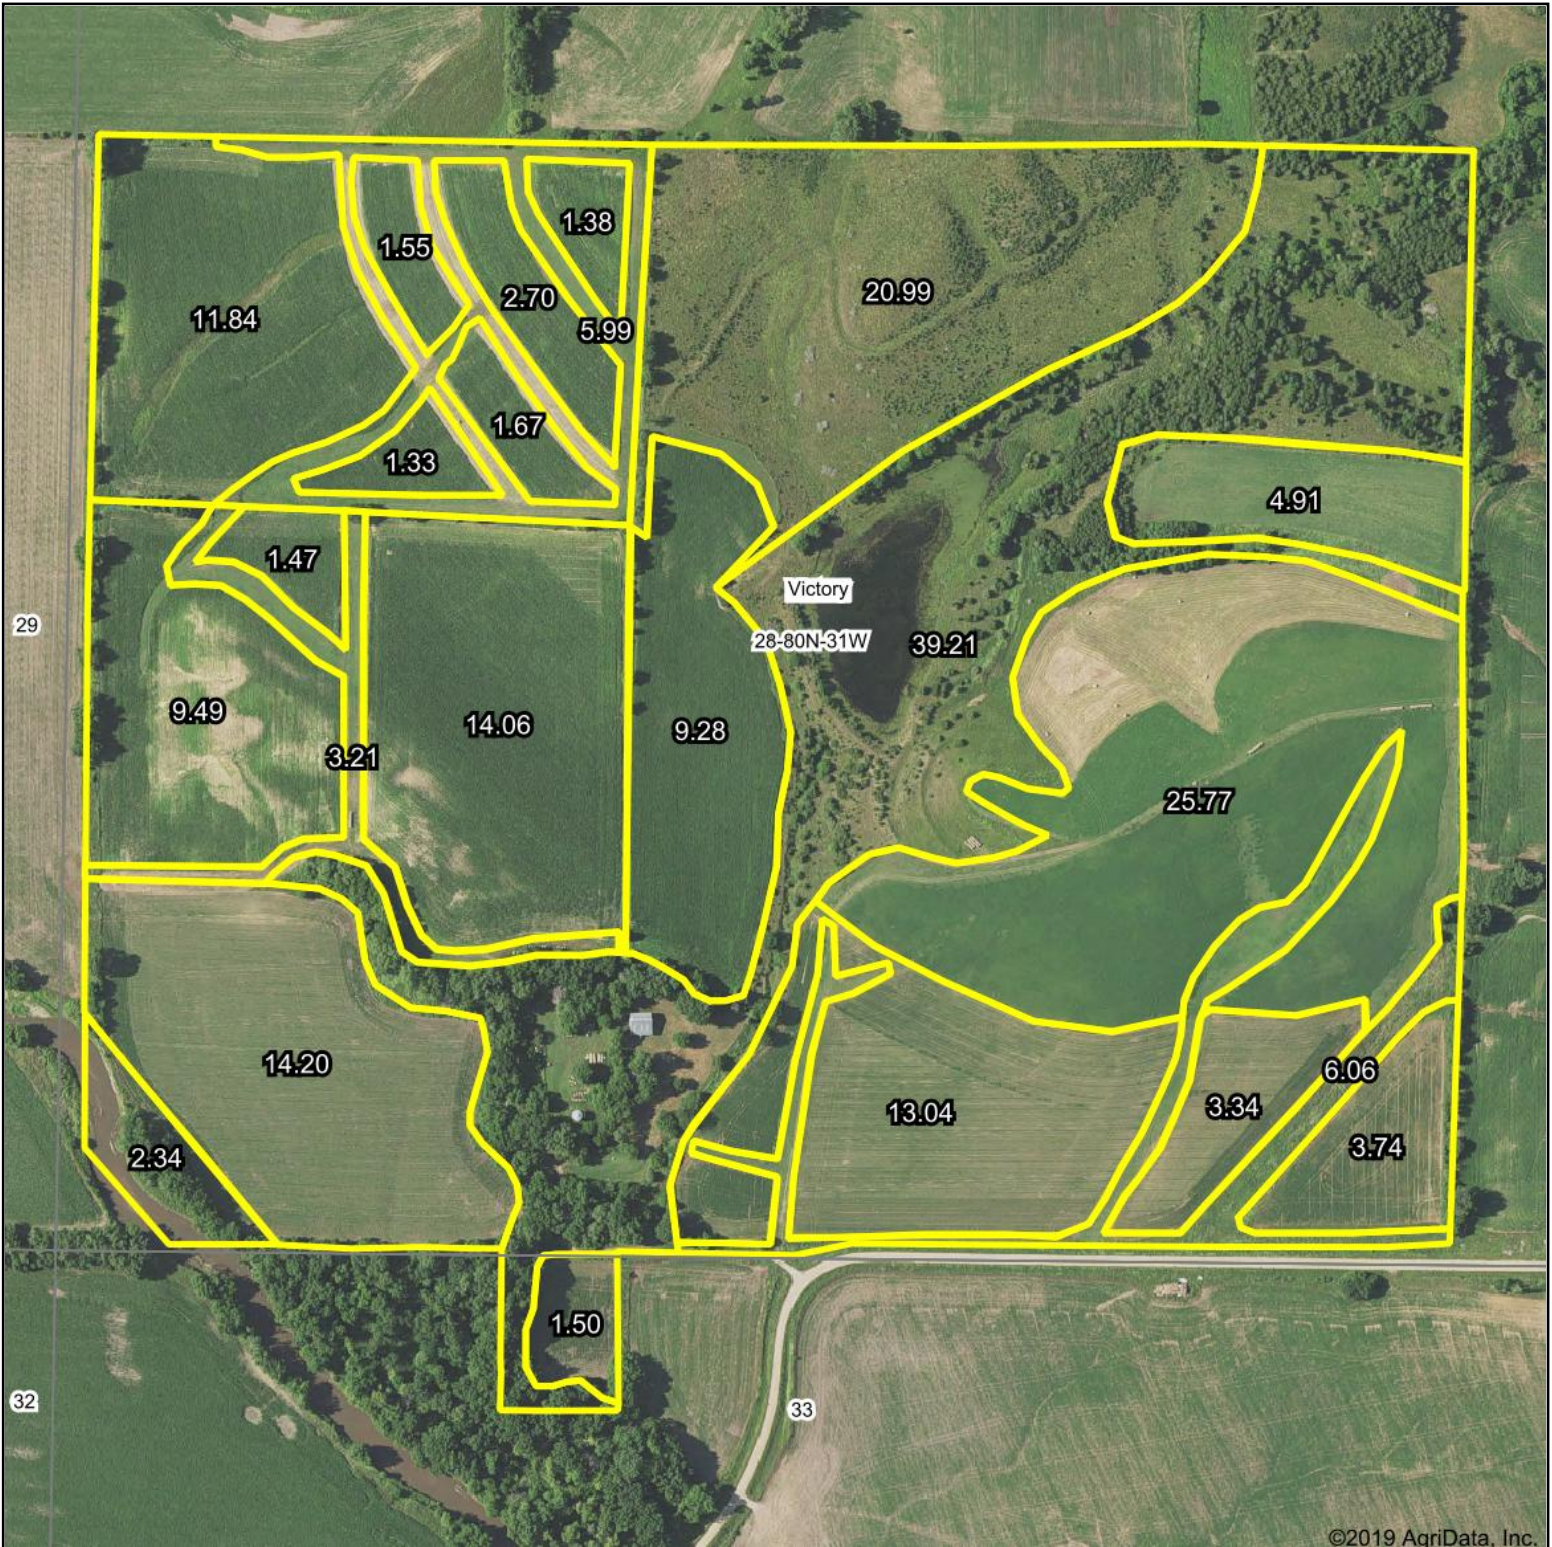

# Aerial Map

©2019 AgriData, Inc.

Map Center: 41° 42' 20.08, -94° 28' 2.84

**28-80N-31W**  
**Guthrie County**  
**Iowa**

© AgriData, Inc. 2019 www.AgriDataInc.com

12/17/2019