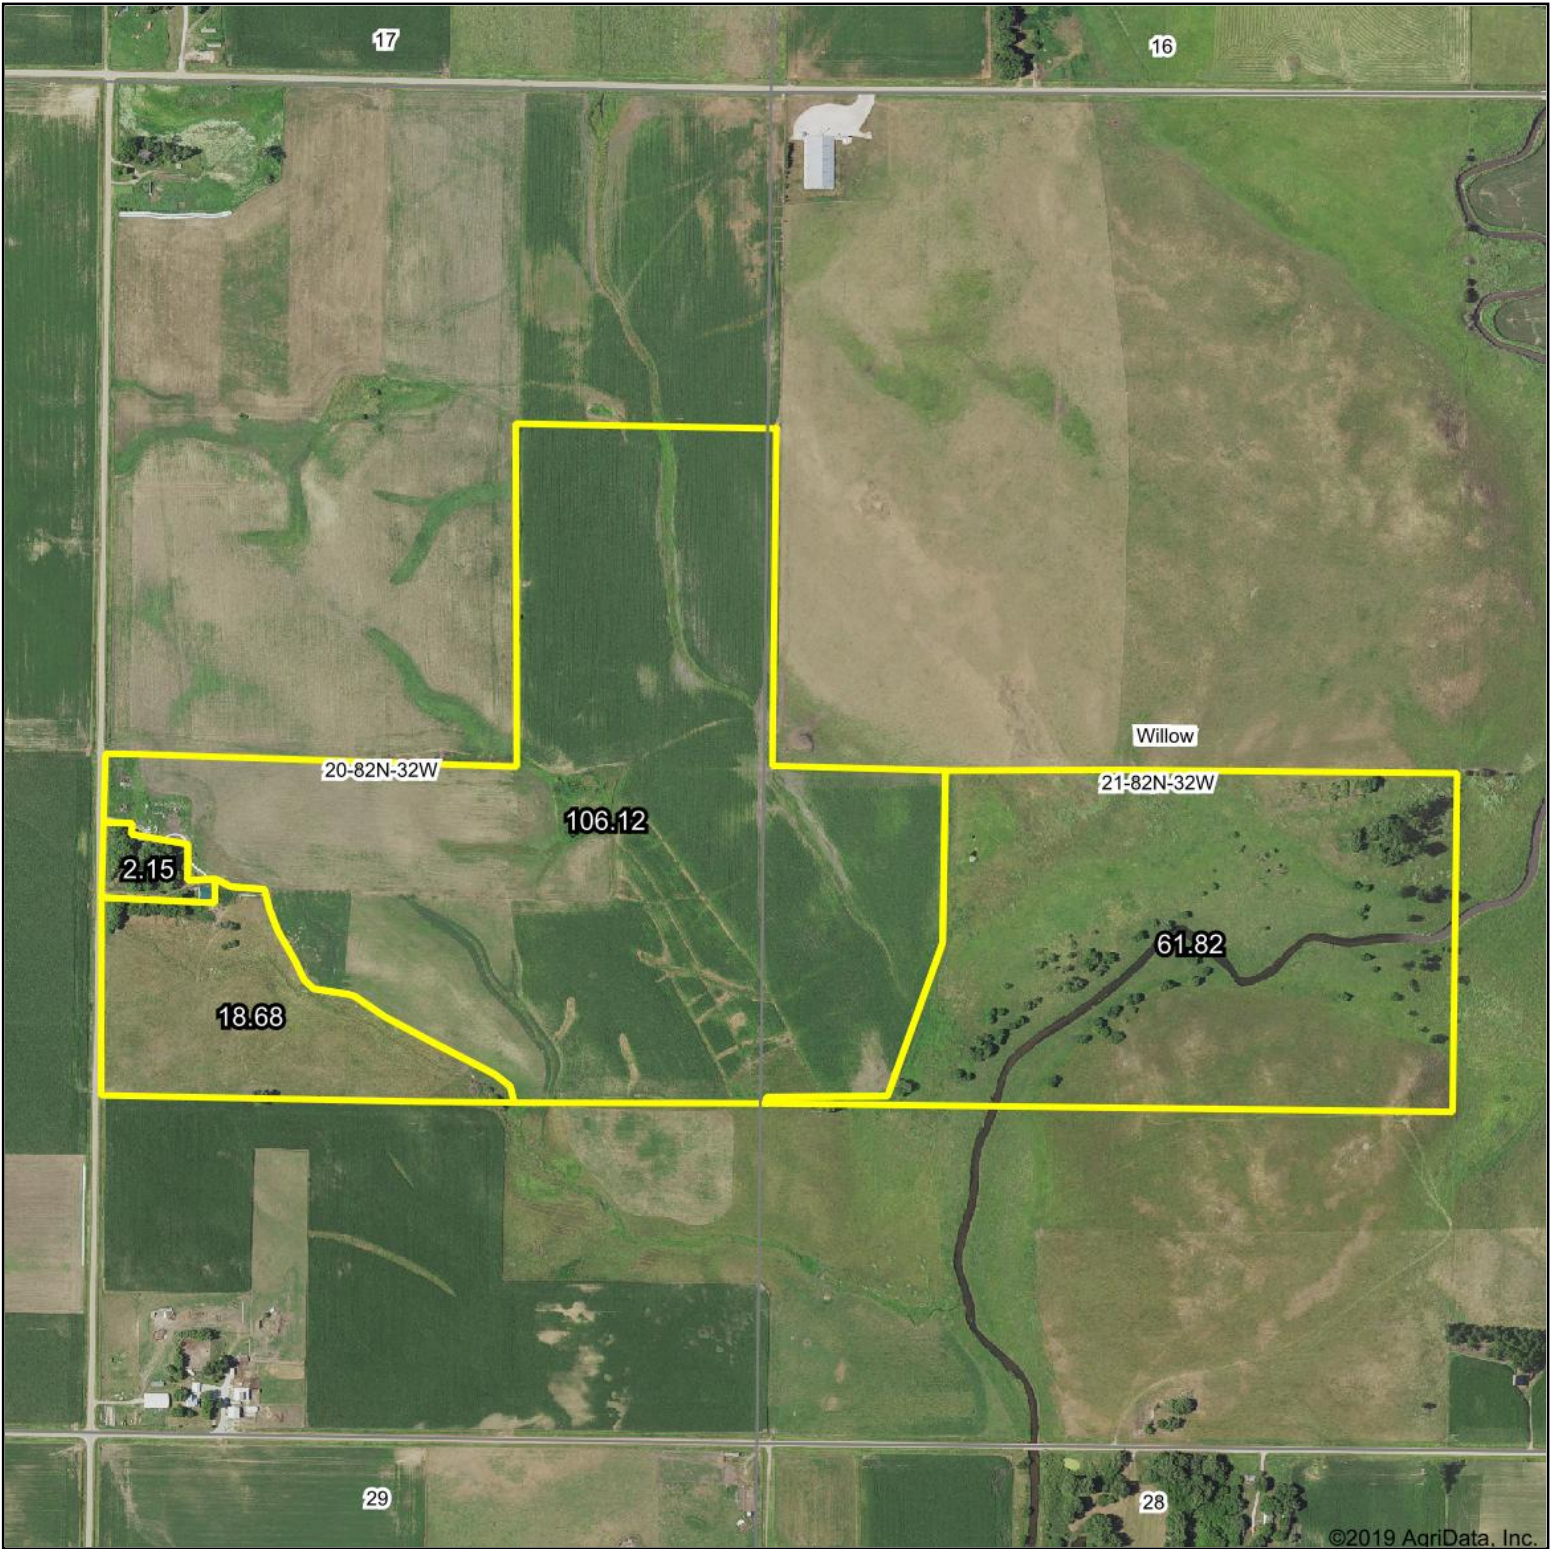

Aerial Map

©2019 AgriData, Inc.

Map Center: 41° 53' 57, -94° 35' 25.27

21-82N-32W
Greene County
Iowa

12/13/2019