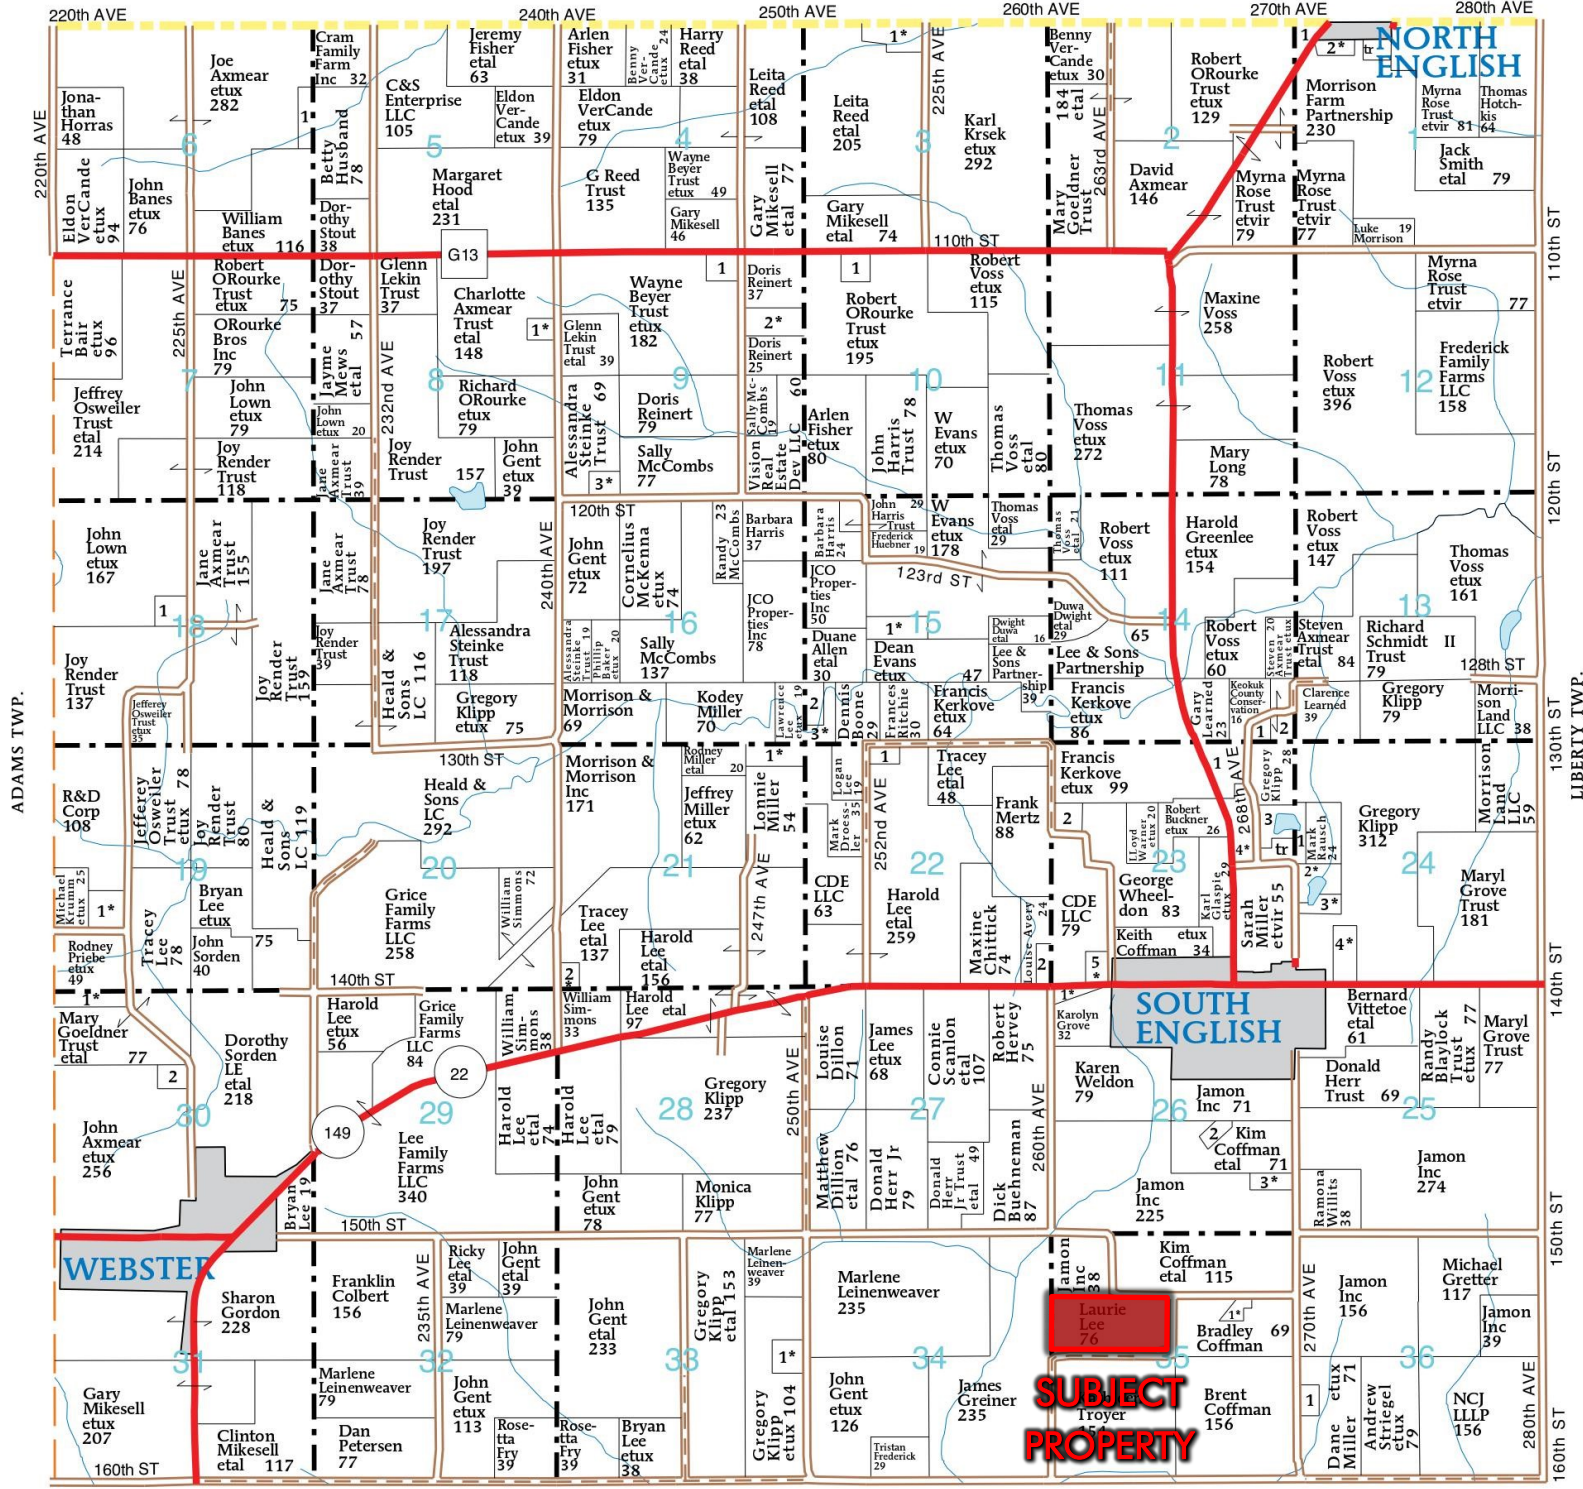

T-77-N

# ENGLISH RIVER PLAT

R-11-W

(Landowners)

IOWA CO.

PLANK NORTH TWP.