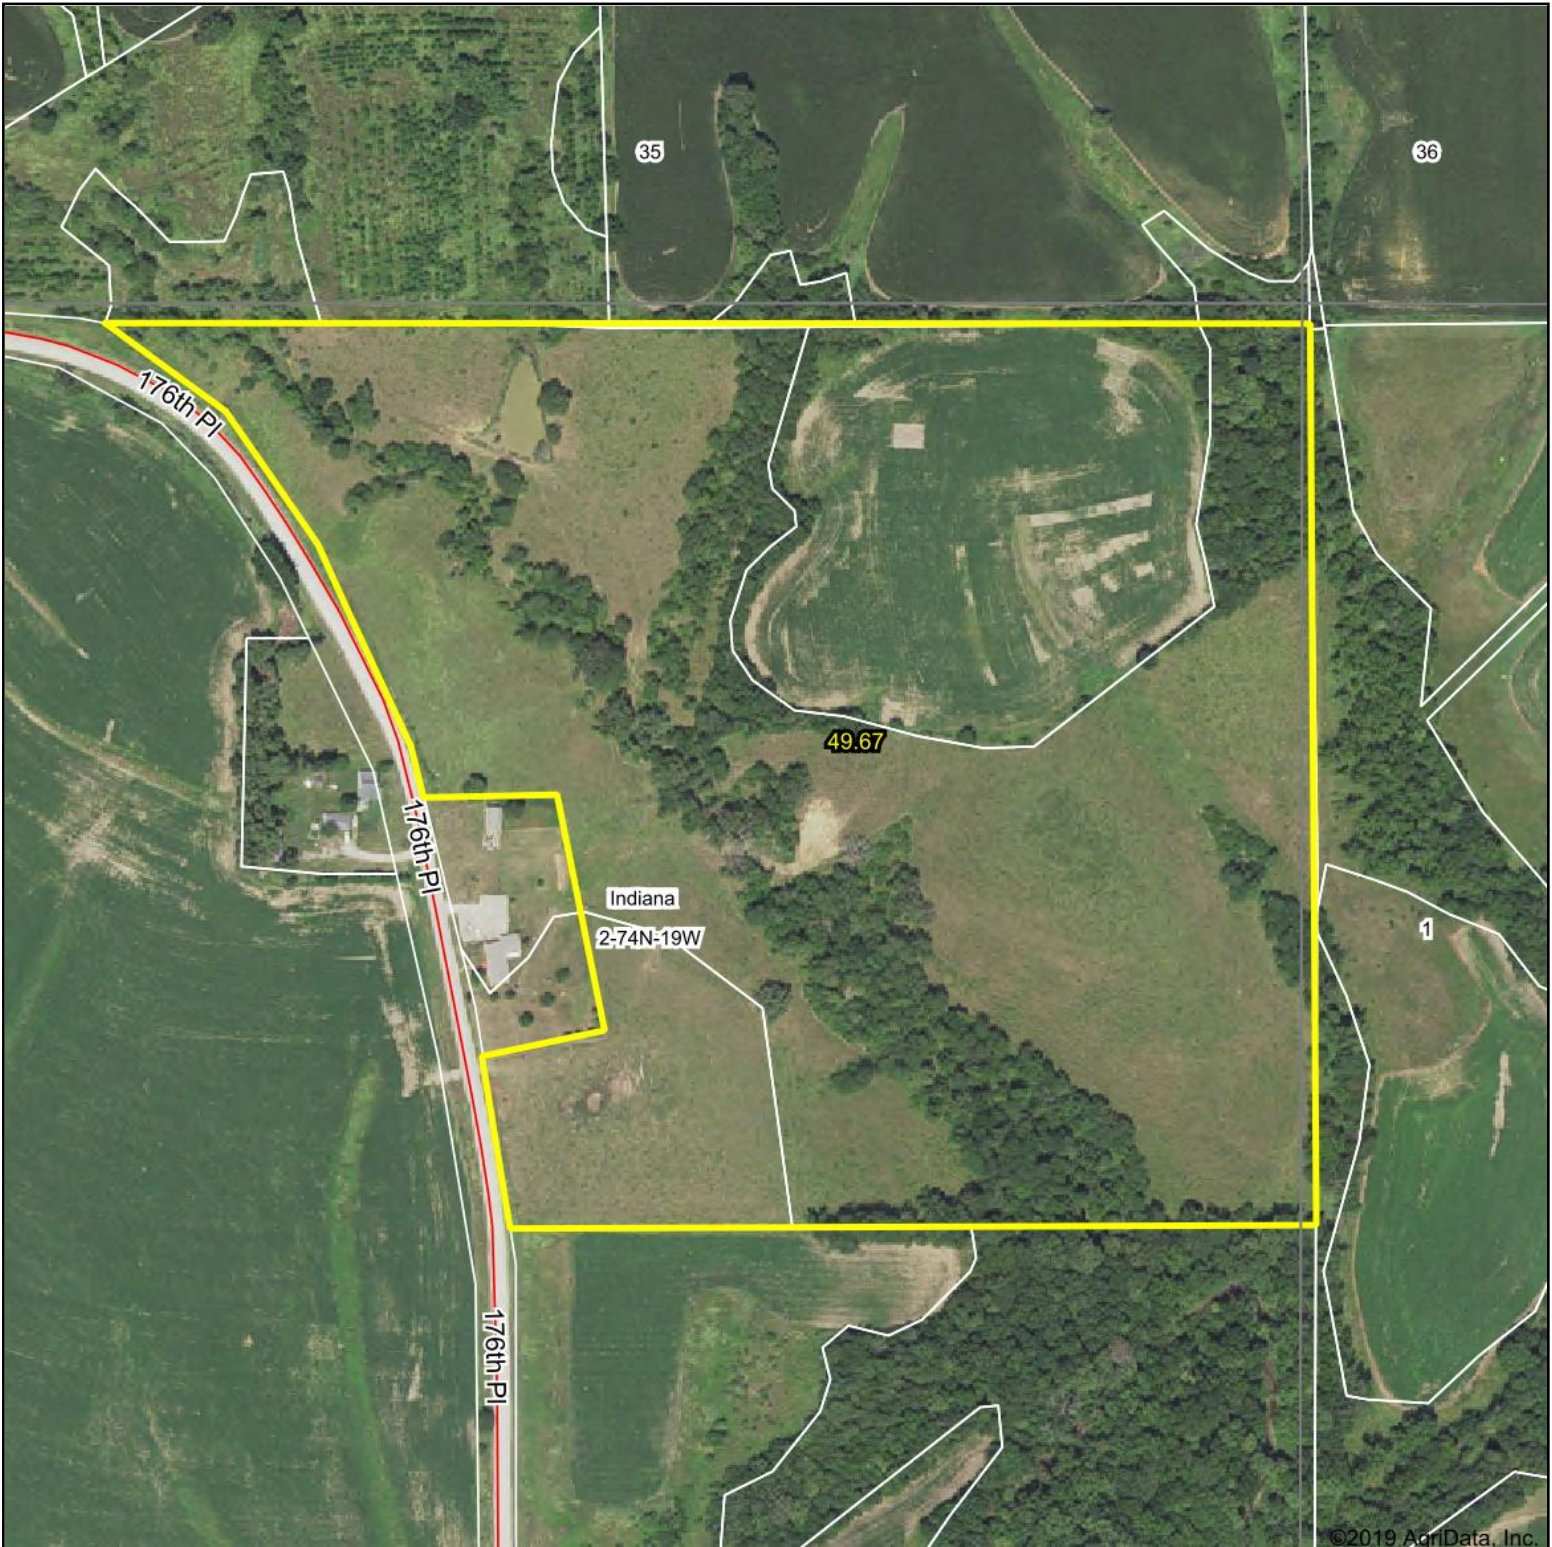

Aerial Map

Map Center: 41° 14' 46.39, -93° 0' 26.69

2-74N-19W
Marion County
Iowa

9/12/2019

Field borders provided by Farm Service Agency as of 5/21/2008.