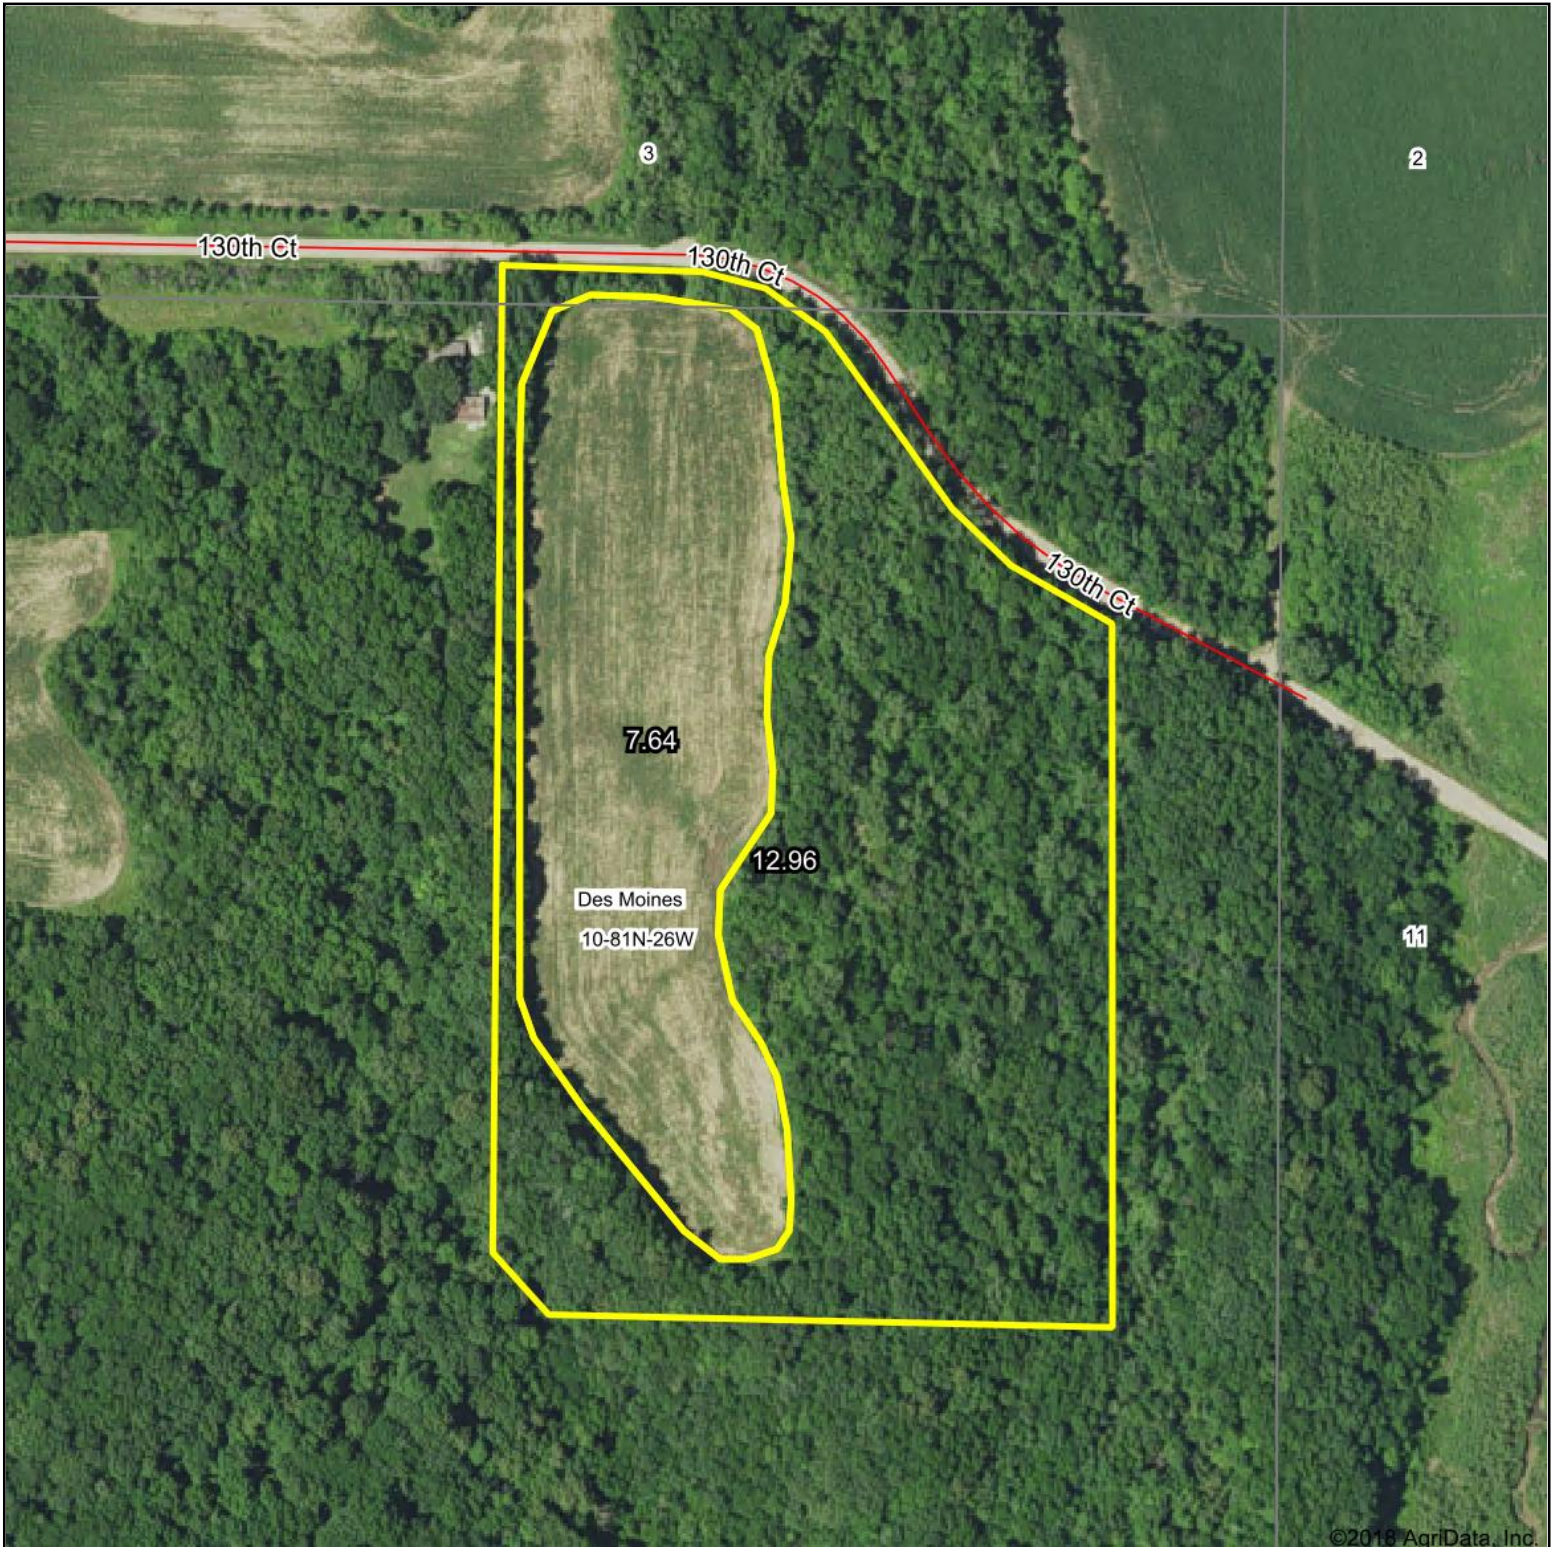

Aerial Map

©2018 AgriData, Inc.

map center: 41° 50' 51.67, -93° 51' 24.23

10-81N-26W
Dallas County
Iowa

12/13/2018