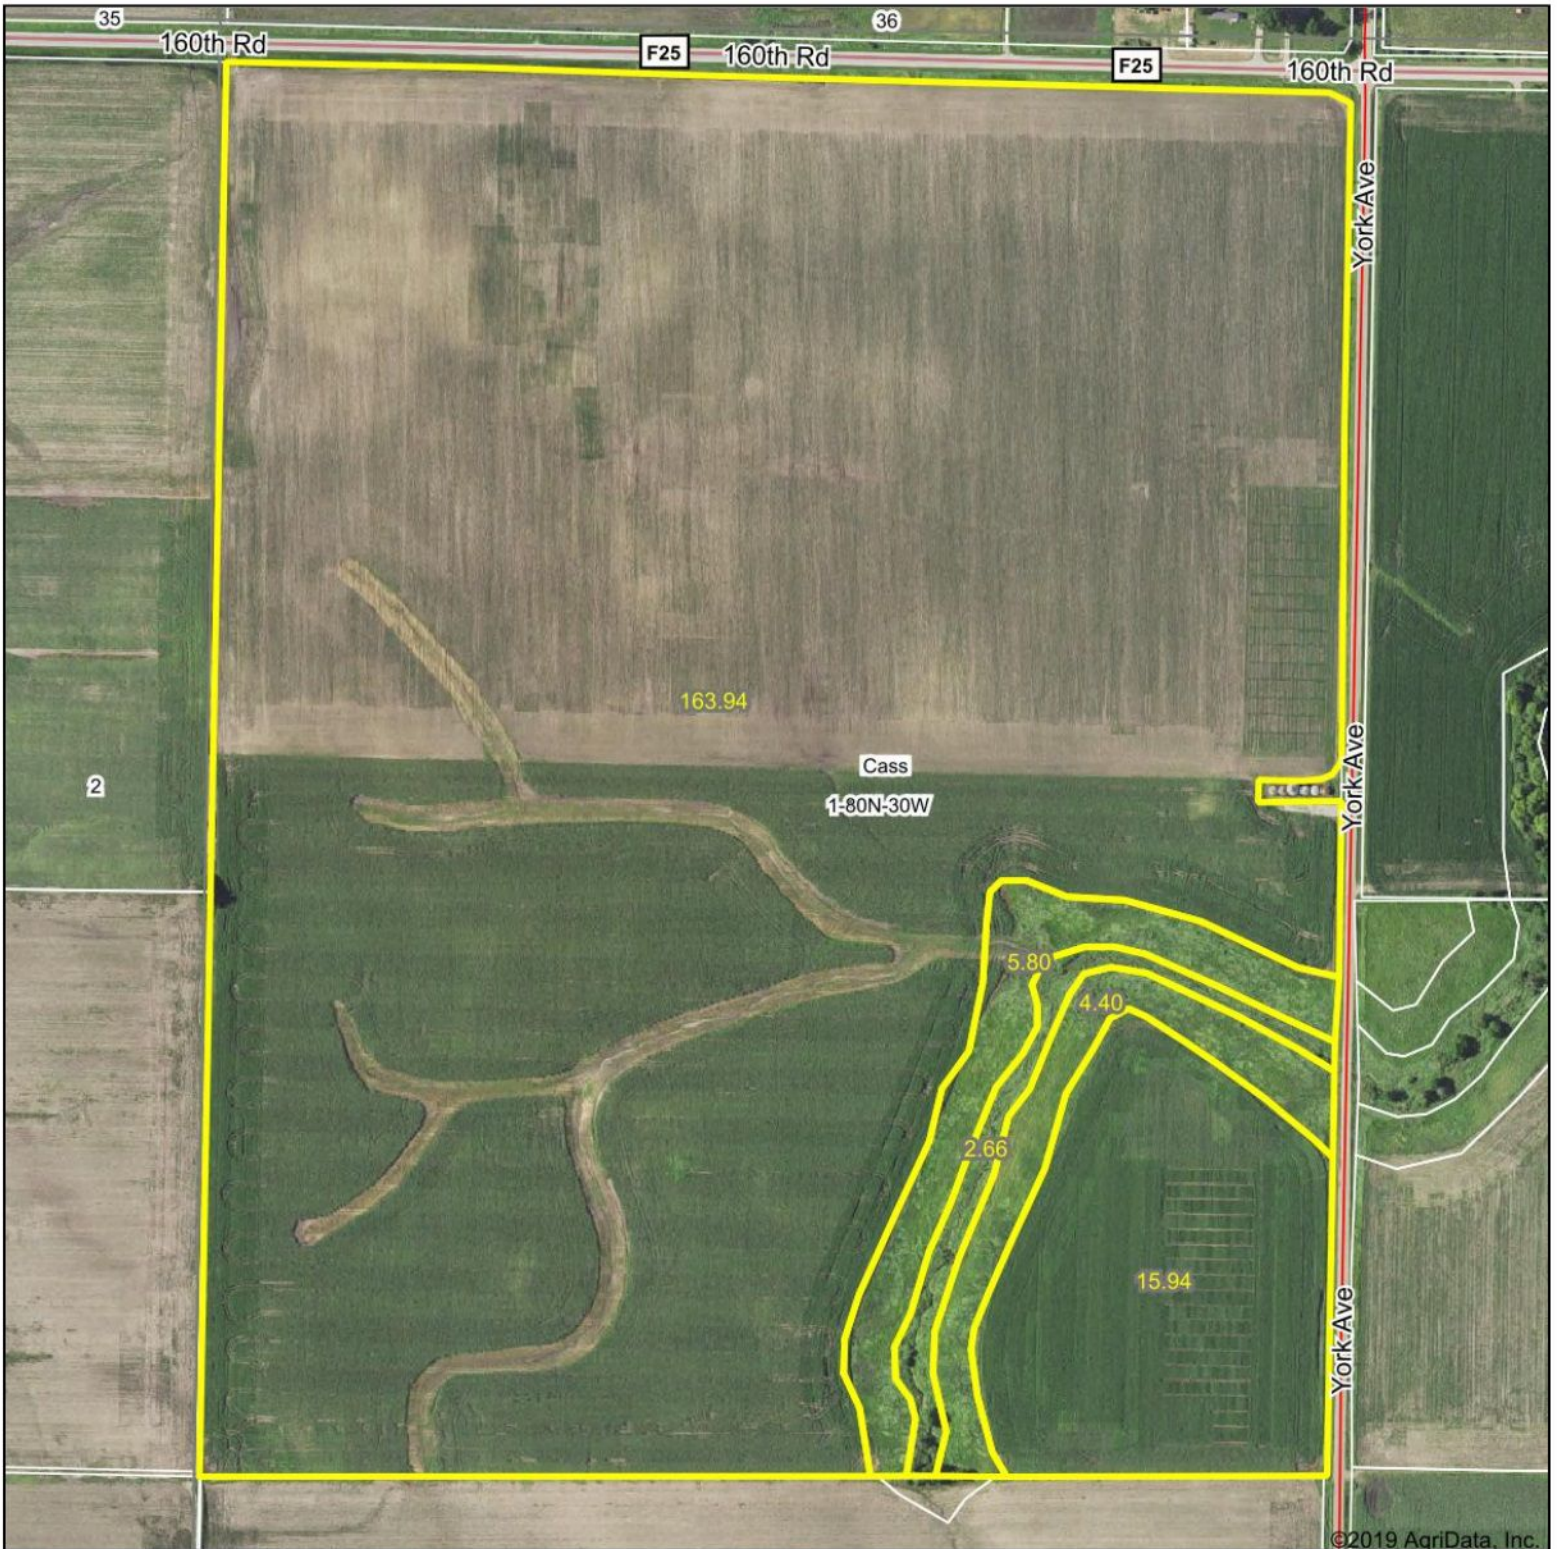

Aerial Map

©2019 AgriData, Inc.

map center: 41° 46' 19.38, -94° 17' 43

1-80N-30W
Guthrie County
Iowa

Maps Provided By:

CUSTOMIZED ONLINE MAPPING
© AgriData, Inc. 2019 www.AgridataInc.com

2/5/2019