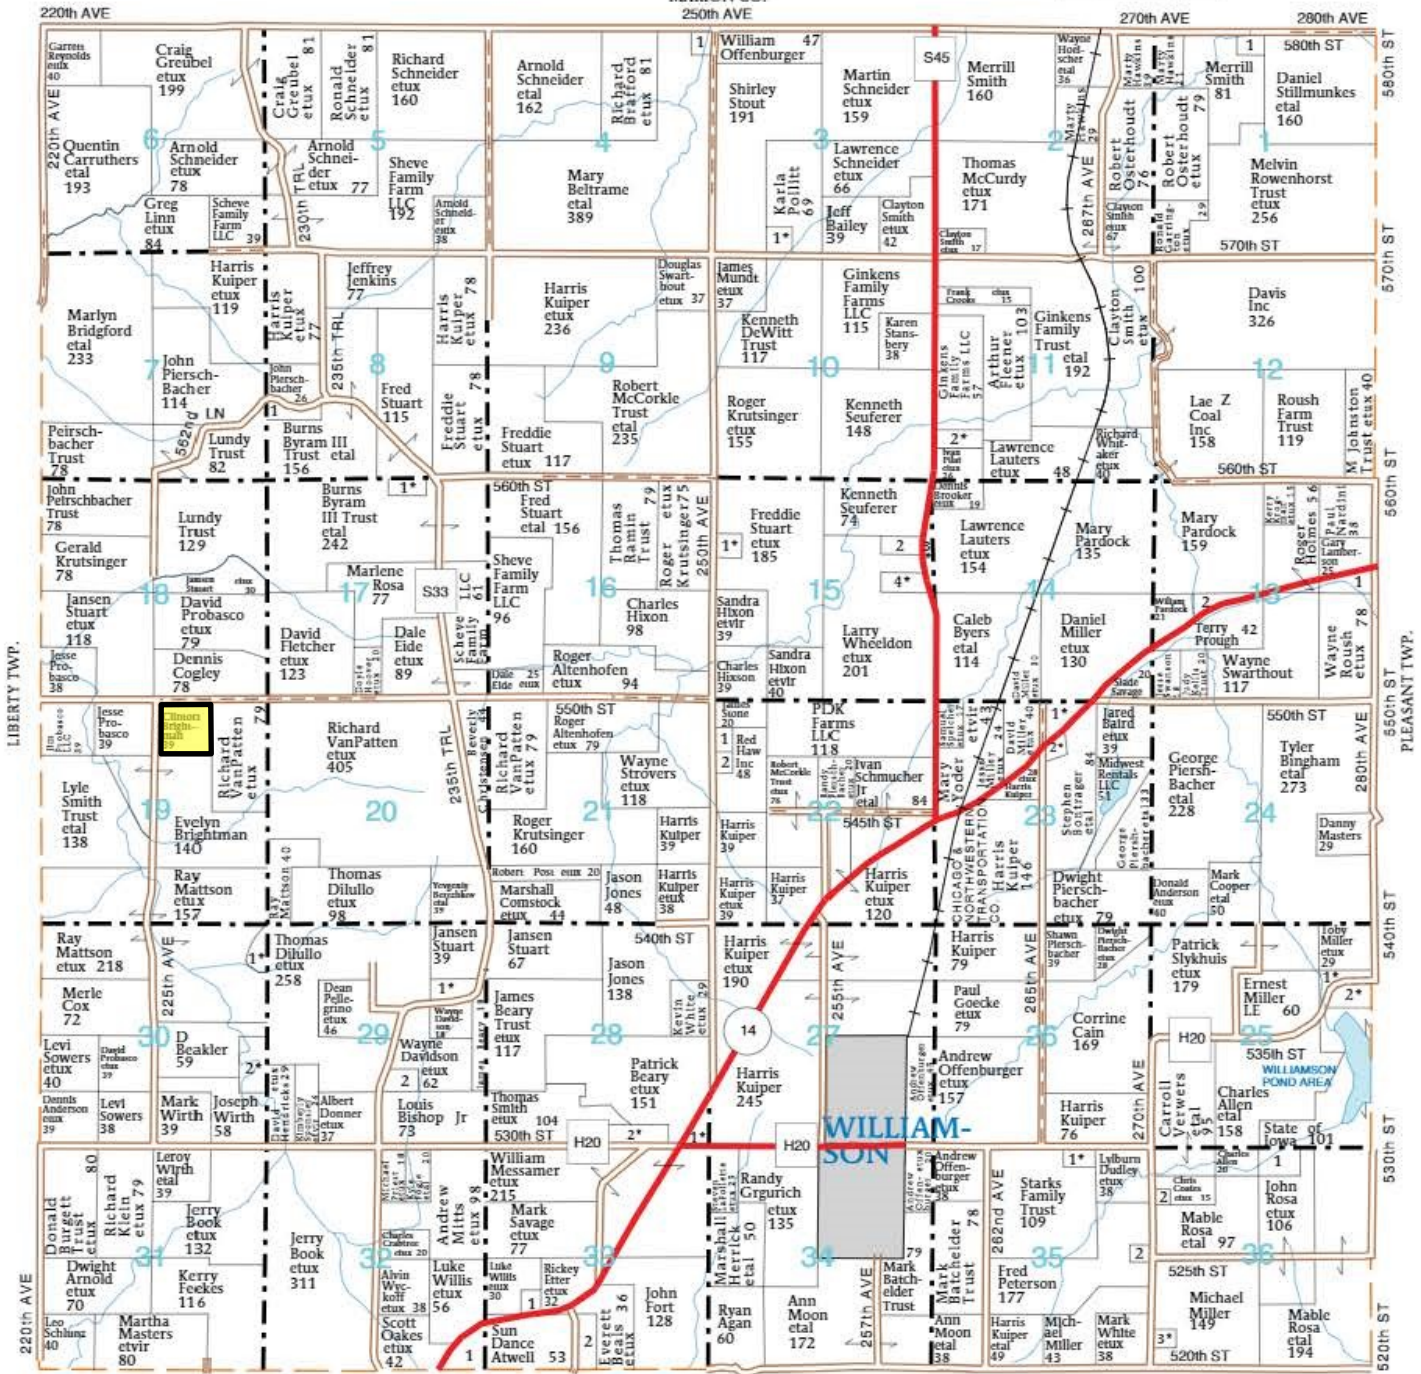

T-73-N

ENGLISH PLAT

(Landowners)

MARION CO.
250th AVE

R-21-W

LIBERTY TWP. PLEASANT TWP. LINCOLN TWP.