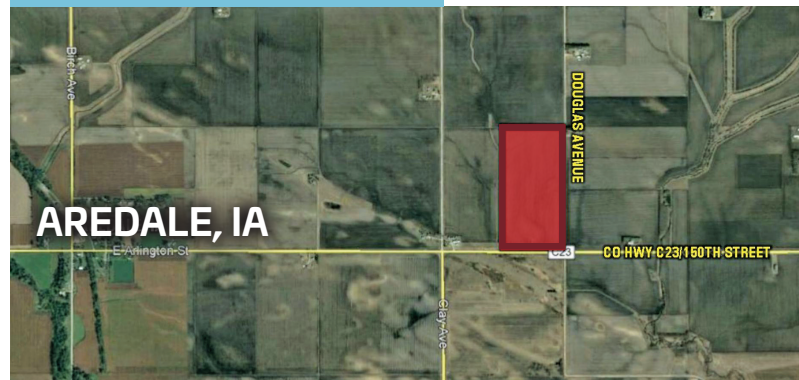

BUTLER COUNTY, IOWA **FARMLAND AVAILABLE**

COUNTY HIGHWAY C23 / DOUGLAS AVENUE | AREDALE, IOWA 50605

80
ACRES M/L

LISTING #14539

TRAVIS SMOCK 319.361.8089
TRAVIS@PEOPLES COMPANY.COM

MATT ADAMS 515.423.9235
MATT@PEOPLES COMPANY.COM

80 ACRES M/L

LISTING #14539

ABOUT THE FARM

Very high quality Butler County farmland offering! This 80 acre property consists of 76.89 tillable acres carrying a CSR2 of 87.7. Excellent soil types include Maxfield, Klinger and Dinsdale silty clay loams. This farm is centrally based between multiple ethanol plants and has a variety of near by elevators for numerous grain marketing options. The property is located just east of Aredale at the corner of paved County Highway C23/150th Street and Douglas Avenue, all in Bennezette Township, Butler County, Iowa.

PRICE \$750,000

PRICE/ACRE \$9,375

BUTLER COUNTY, IOWA FARMLAND AVAILABLE

COUNTY HIGHWAY C23 / DOUGLAS AVENUE | AREDALE, IOWA 50605

FARM PROGRAM INFORMATION

FSA Cropland Acres: 76.89

Corn Base: 57.67 Acres with a PLC Yield of 155

Soybean Base: 19.22 Acres with a PLC Yield of 48

PARCEL NUMBER

0128400041

EST. NET TAXES

\$2,454

DIRECTIONS

From Aredale: Travel East on County Highway C23/150th Street for 2 miles to Douglas Avenue. Farm is located on the northwest corner of the intersection.