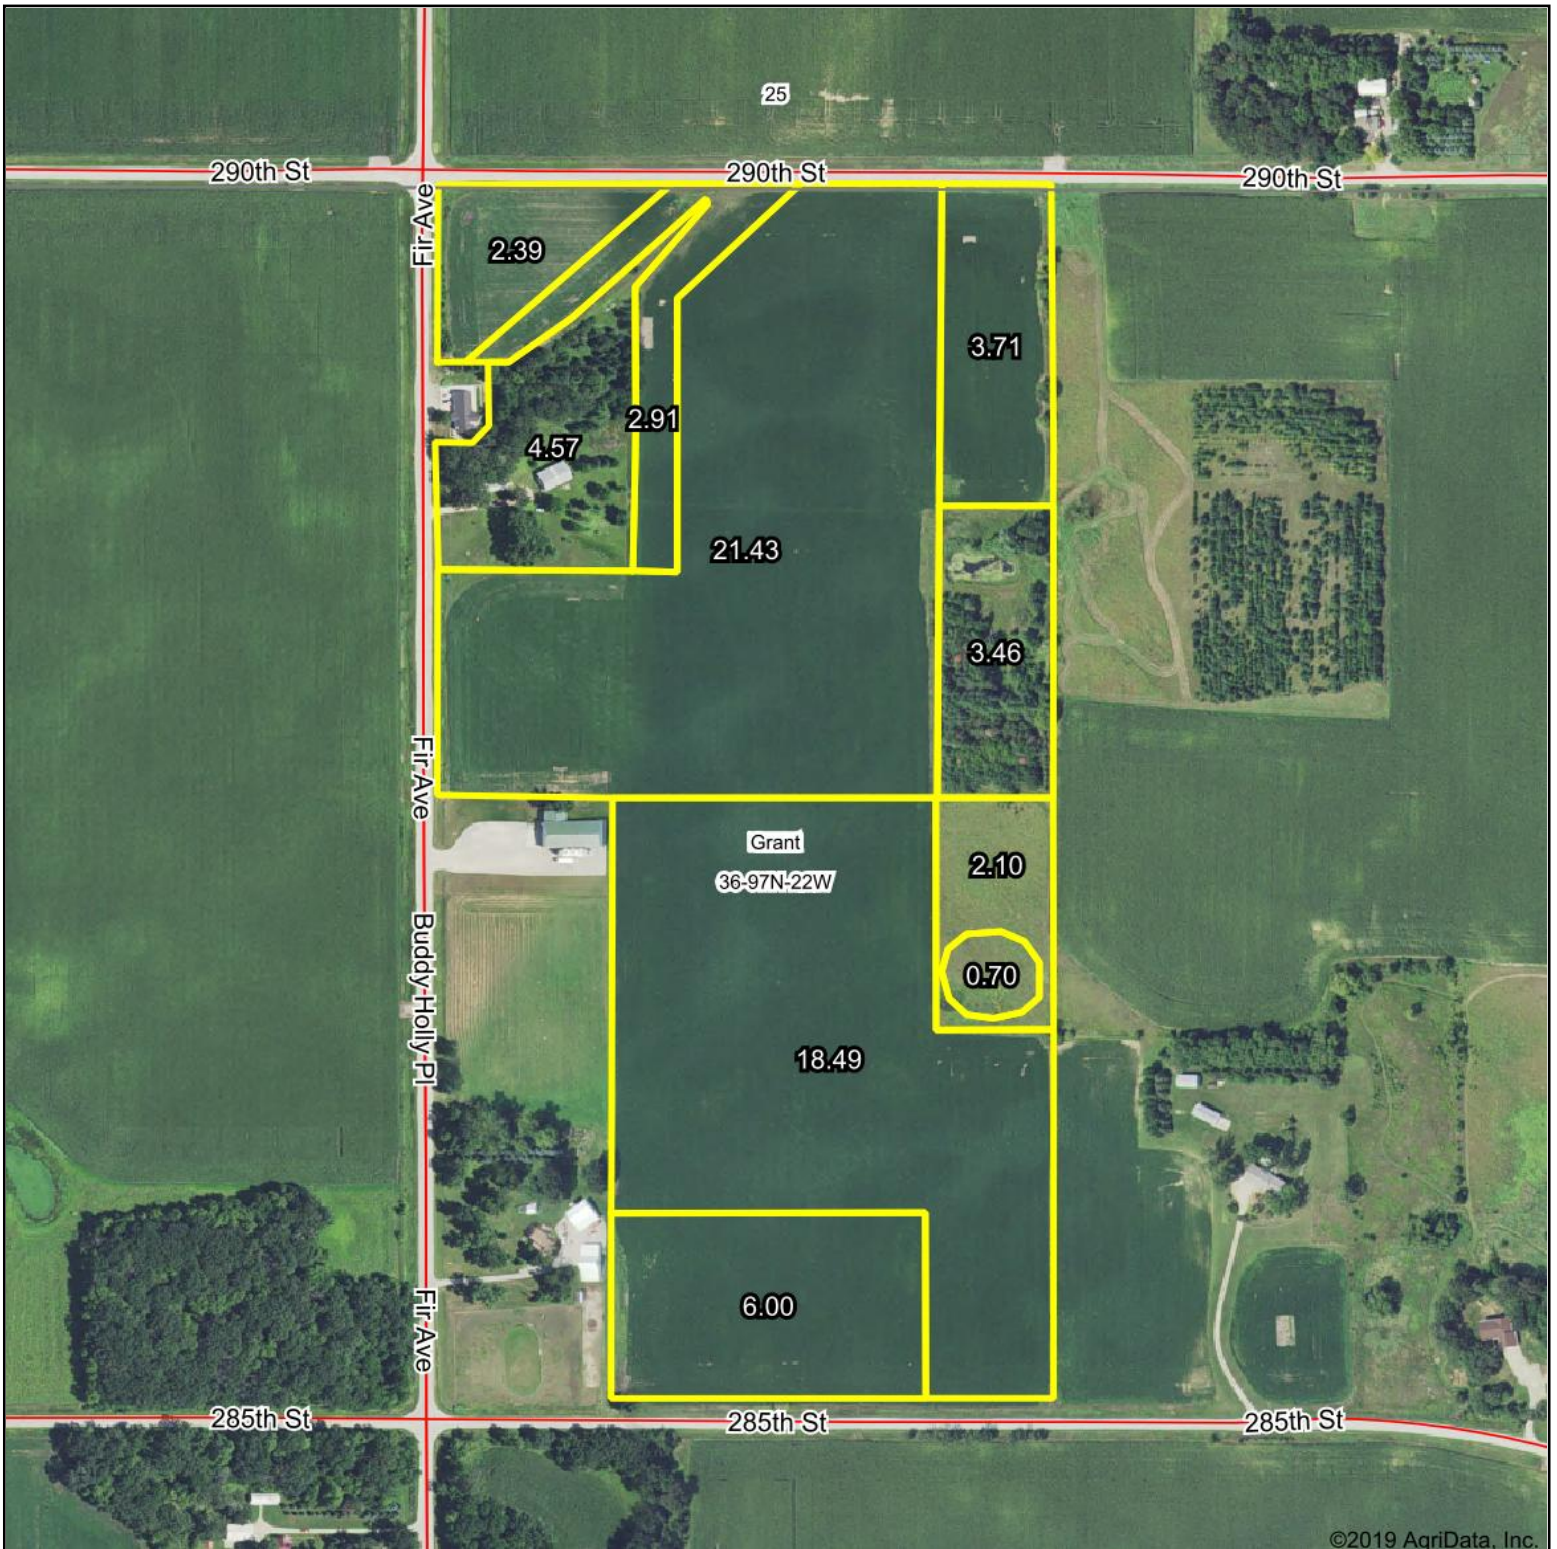

Aerial Map

©2019 AgriData, Inc.

map center: 43° 10' 50.55, -93° 23' 10.05

36-97N-22W
Cerro Gordo County
Iowa

Maps Provided By:

CUSTOMIZED ONLINE MAPPING
© AgriData, Inc. 2019 www.AgridataInc.com

4/14/2019