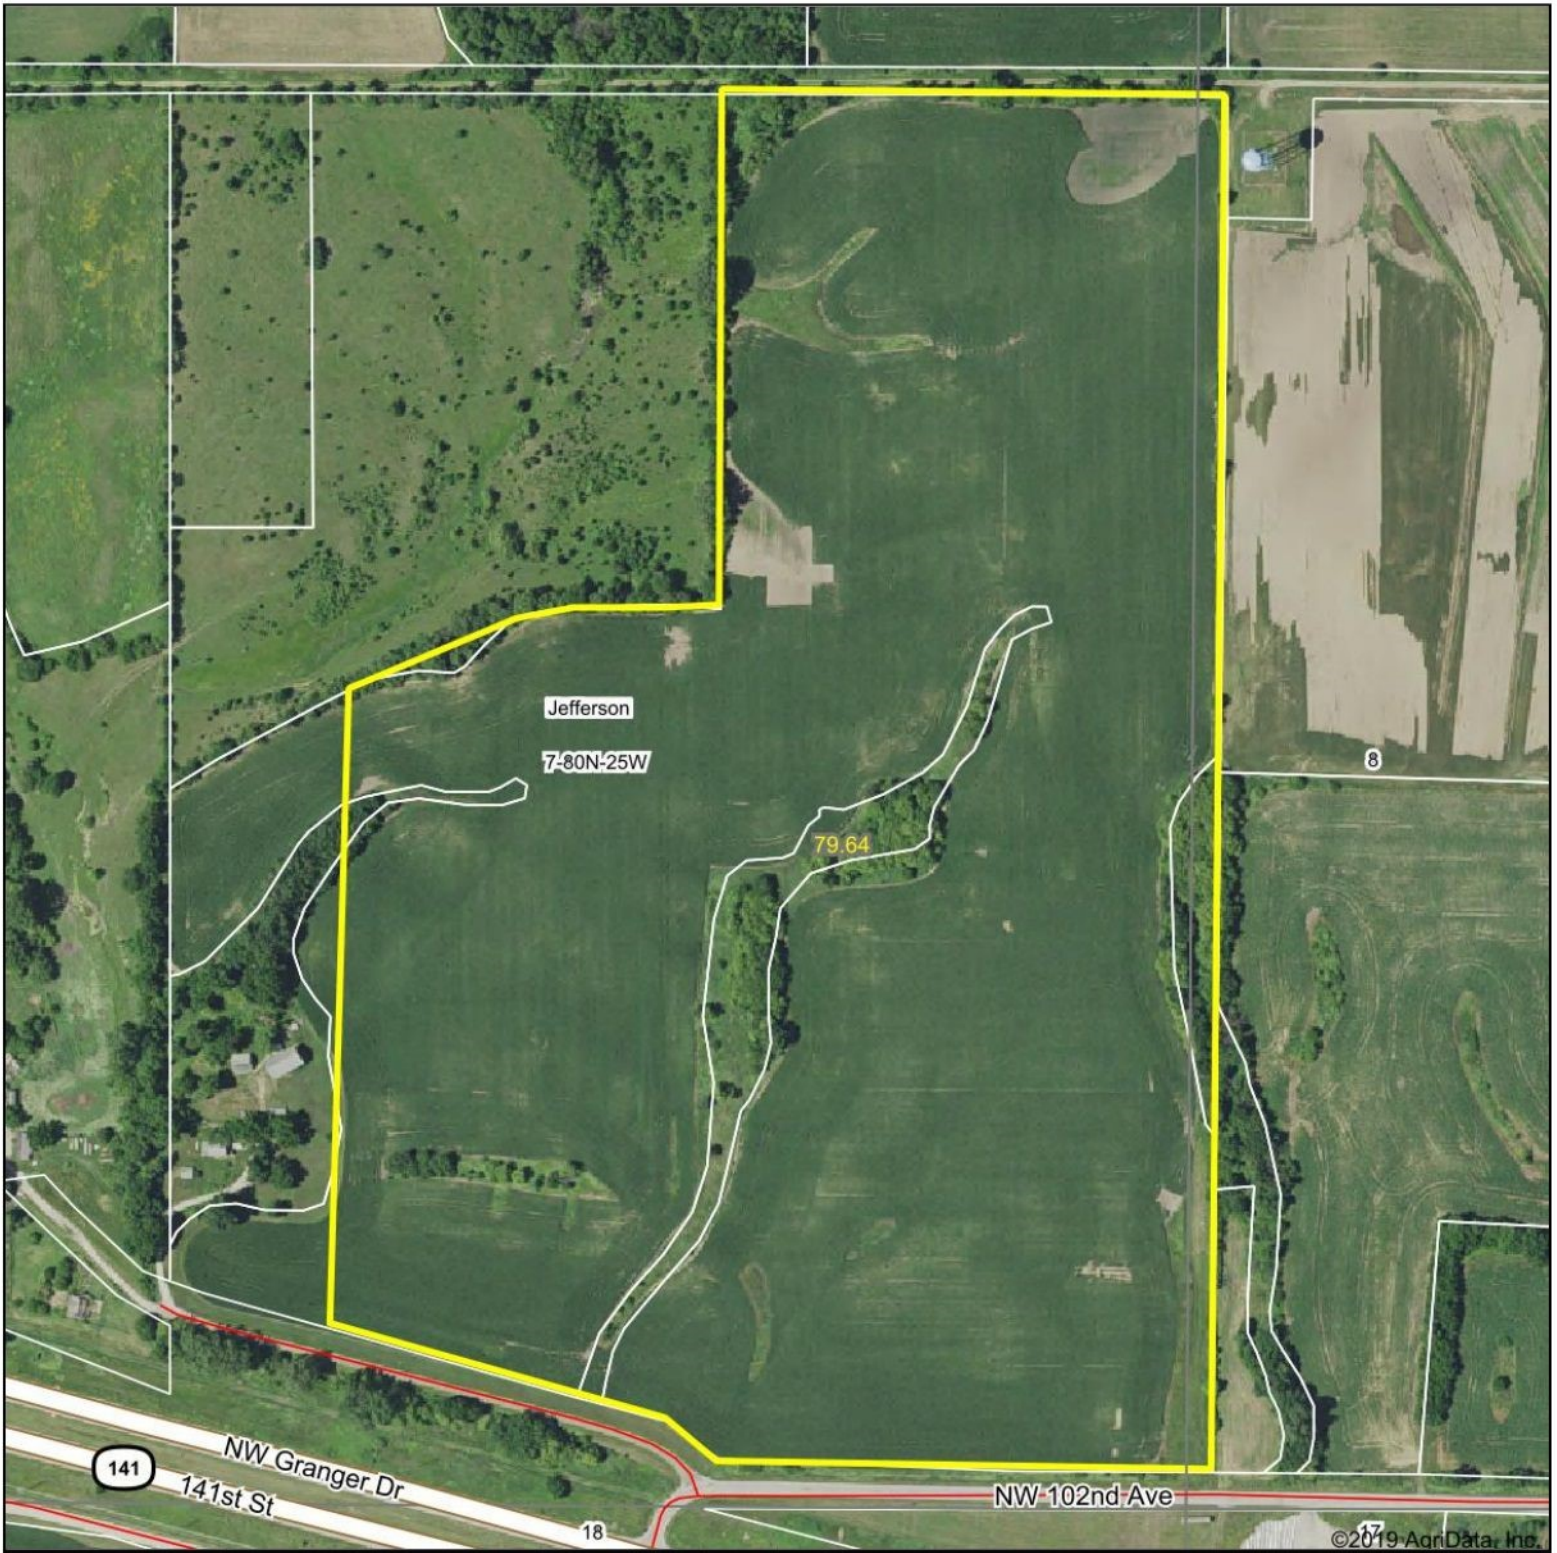

Aerial Map

©2019 AgriData, Inc.

map center: 41° 45' 1.24, -93° 47' 52.25

7-80N-25W
Polk County
Iowa

Maps Provided By:

CUSTOMIZED ONLINE MAPPING
© AgriData, Inc. 2019 www.AgridataInc.com

3/20/2019