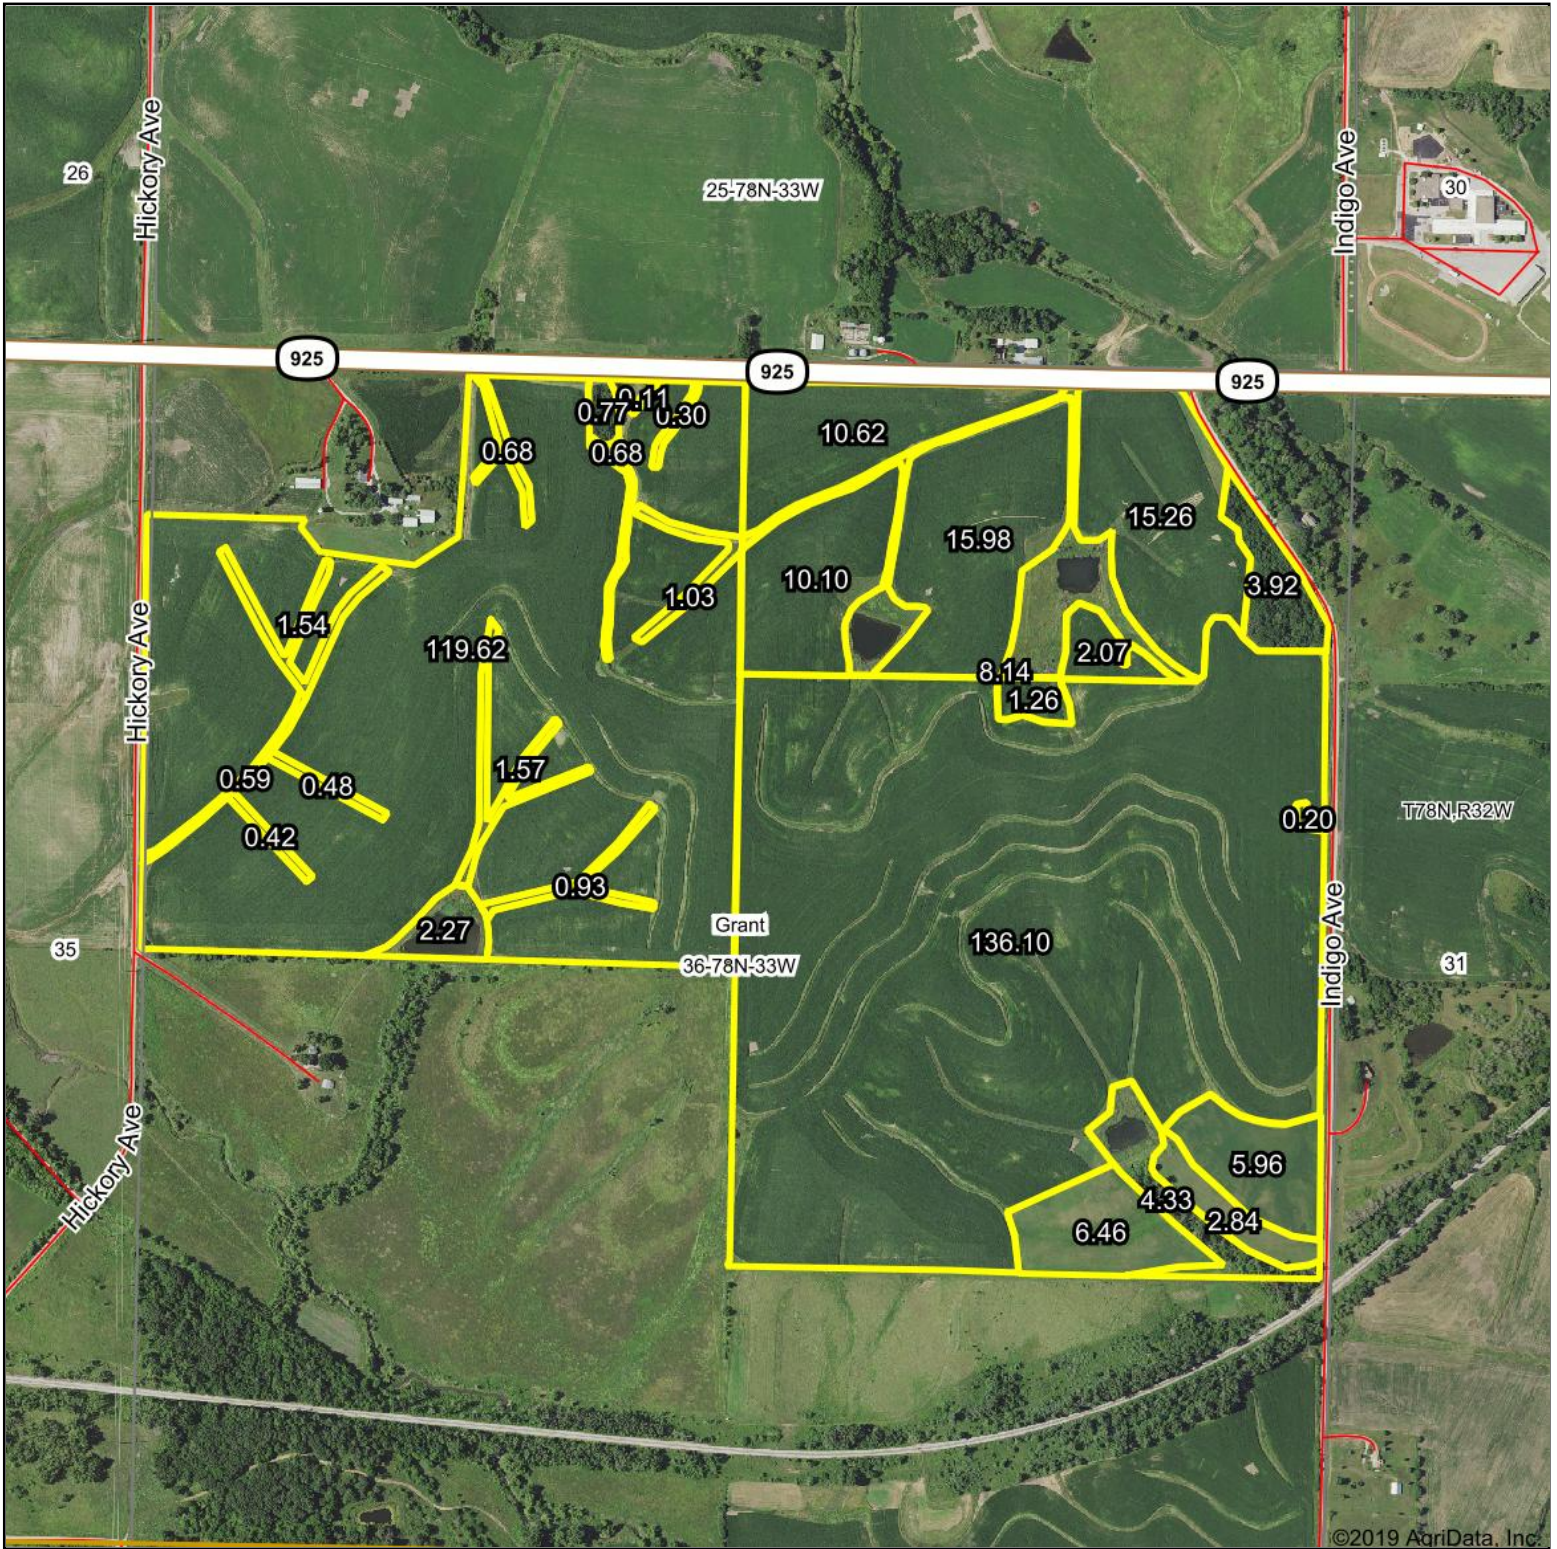

Aerial Map

©2019 AgriData, Inc.

map center: 41° 30' 48.25, -94° 35' 41.35

36-78N-33W
Guthrie County
Iowa

3/28/2019