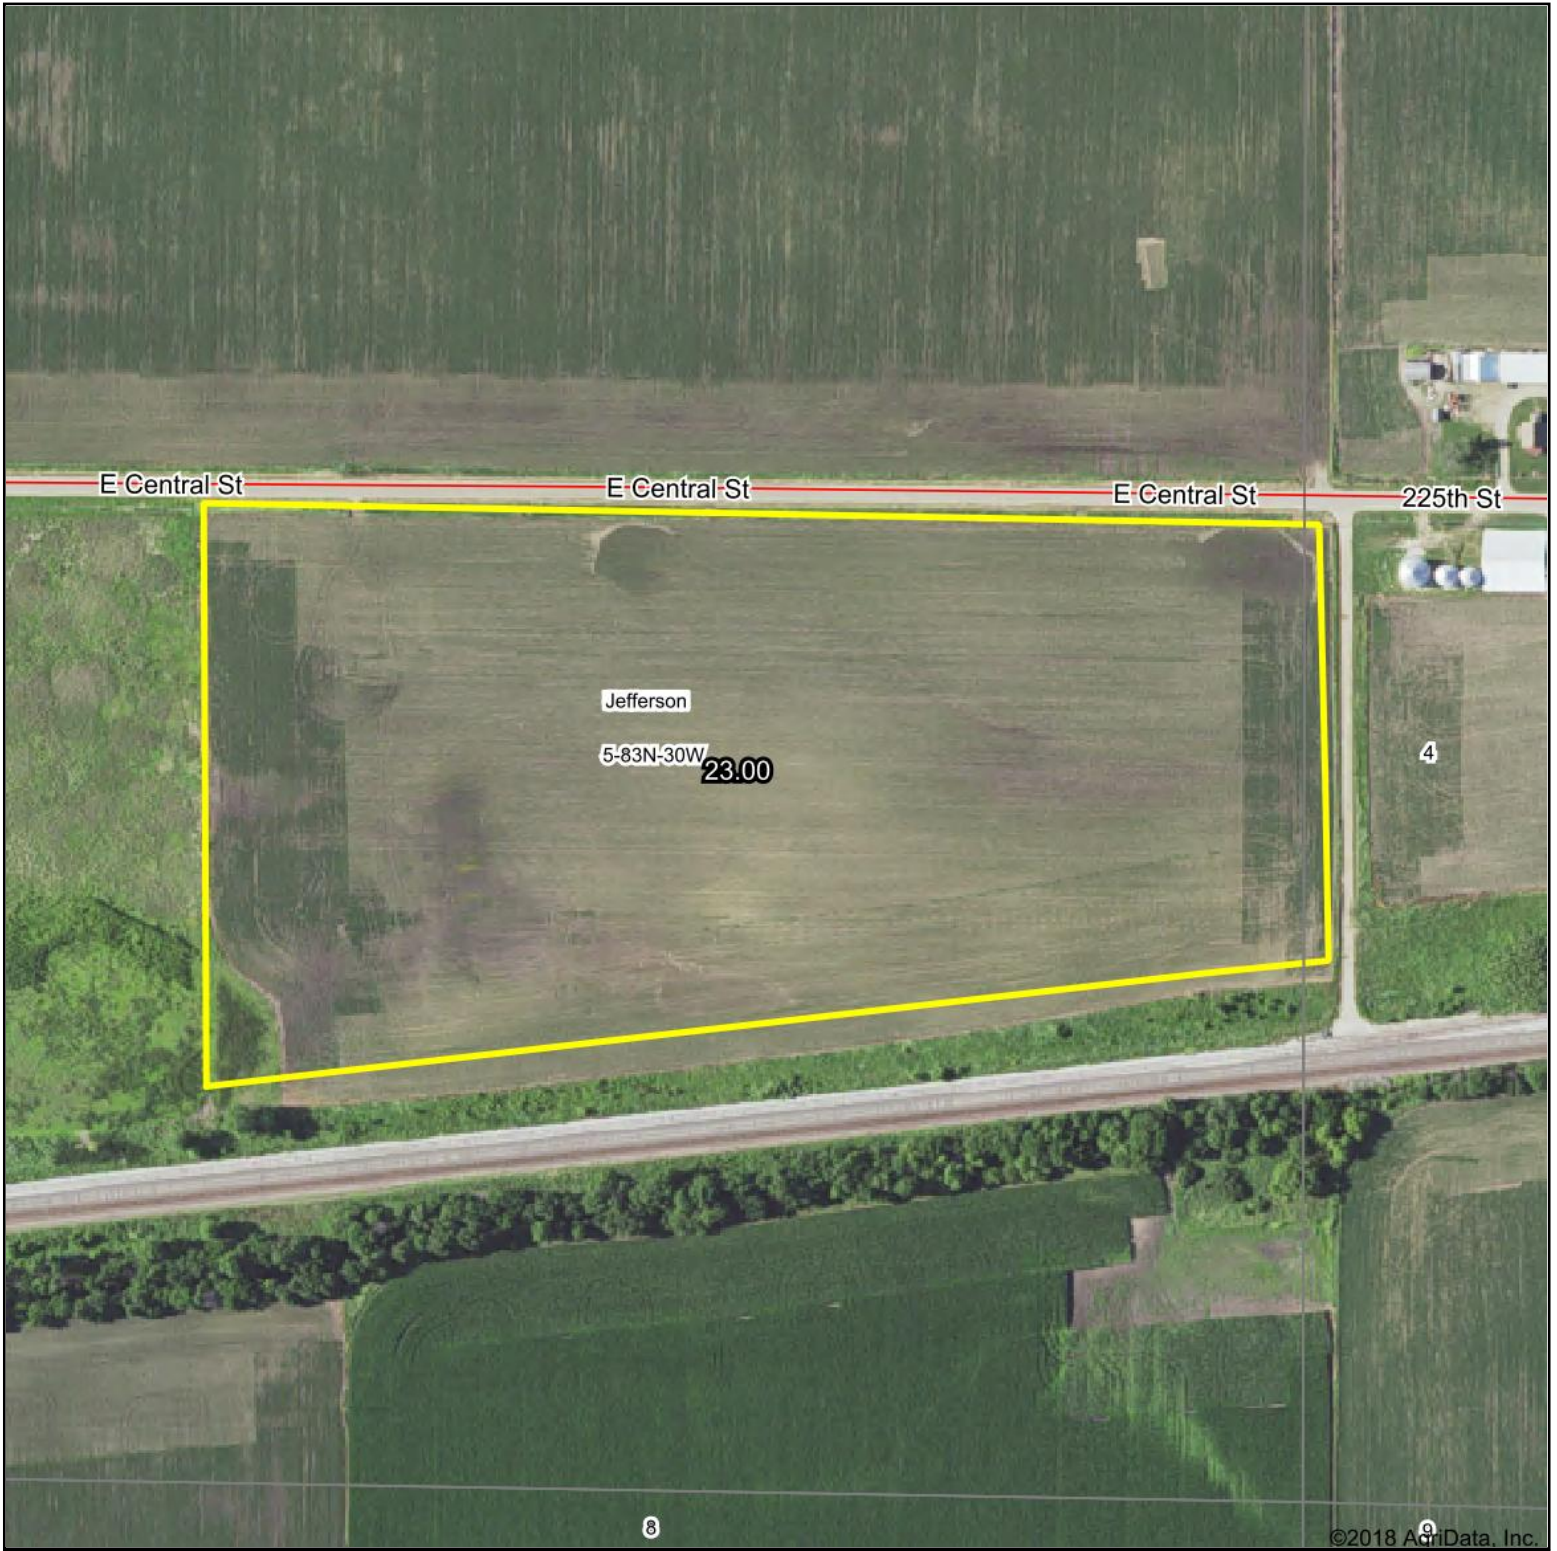

Aerial Map

©2018 AgriData, Inc.

PC PEOPLES
COMPANY
INNOVATIVE. REAL ESTATE. SOLUTIONS.

map center: 42° 1' 30.34, -94° 21' 39.48

Maps Provided By:
surety
CUSTOMIZED ONLINE MAPPING
© Agridata, Inc. 2018 www.AgridataInc.com

5-83N-30W
Greene County
Iowa

7/20/2018