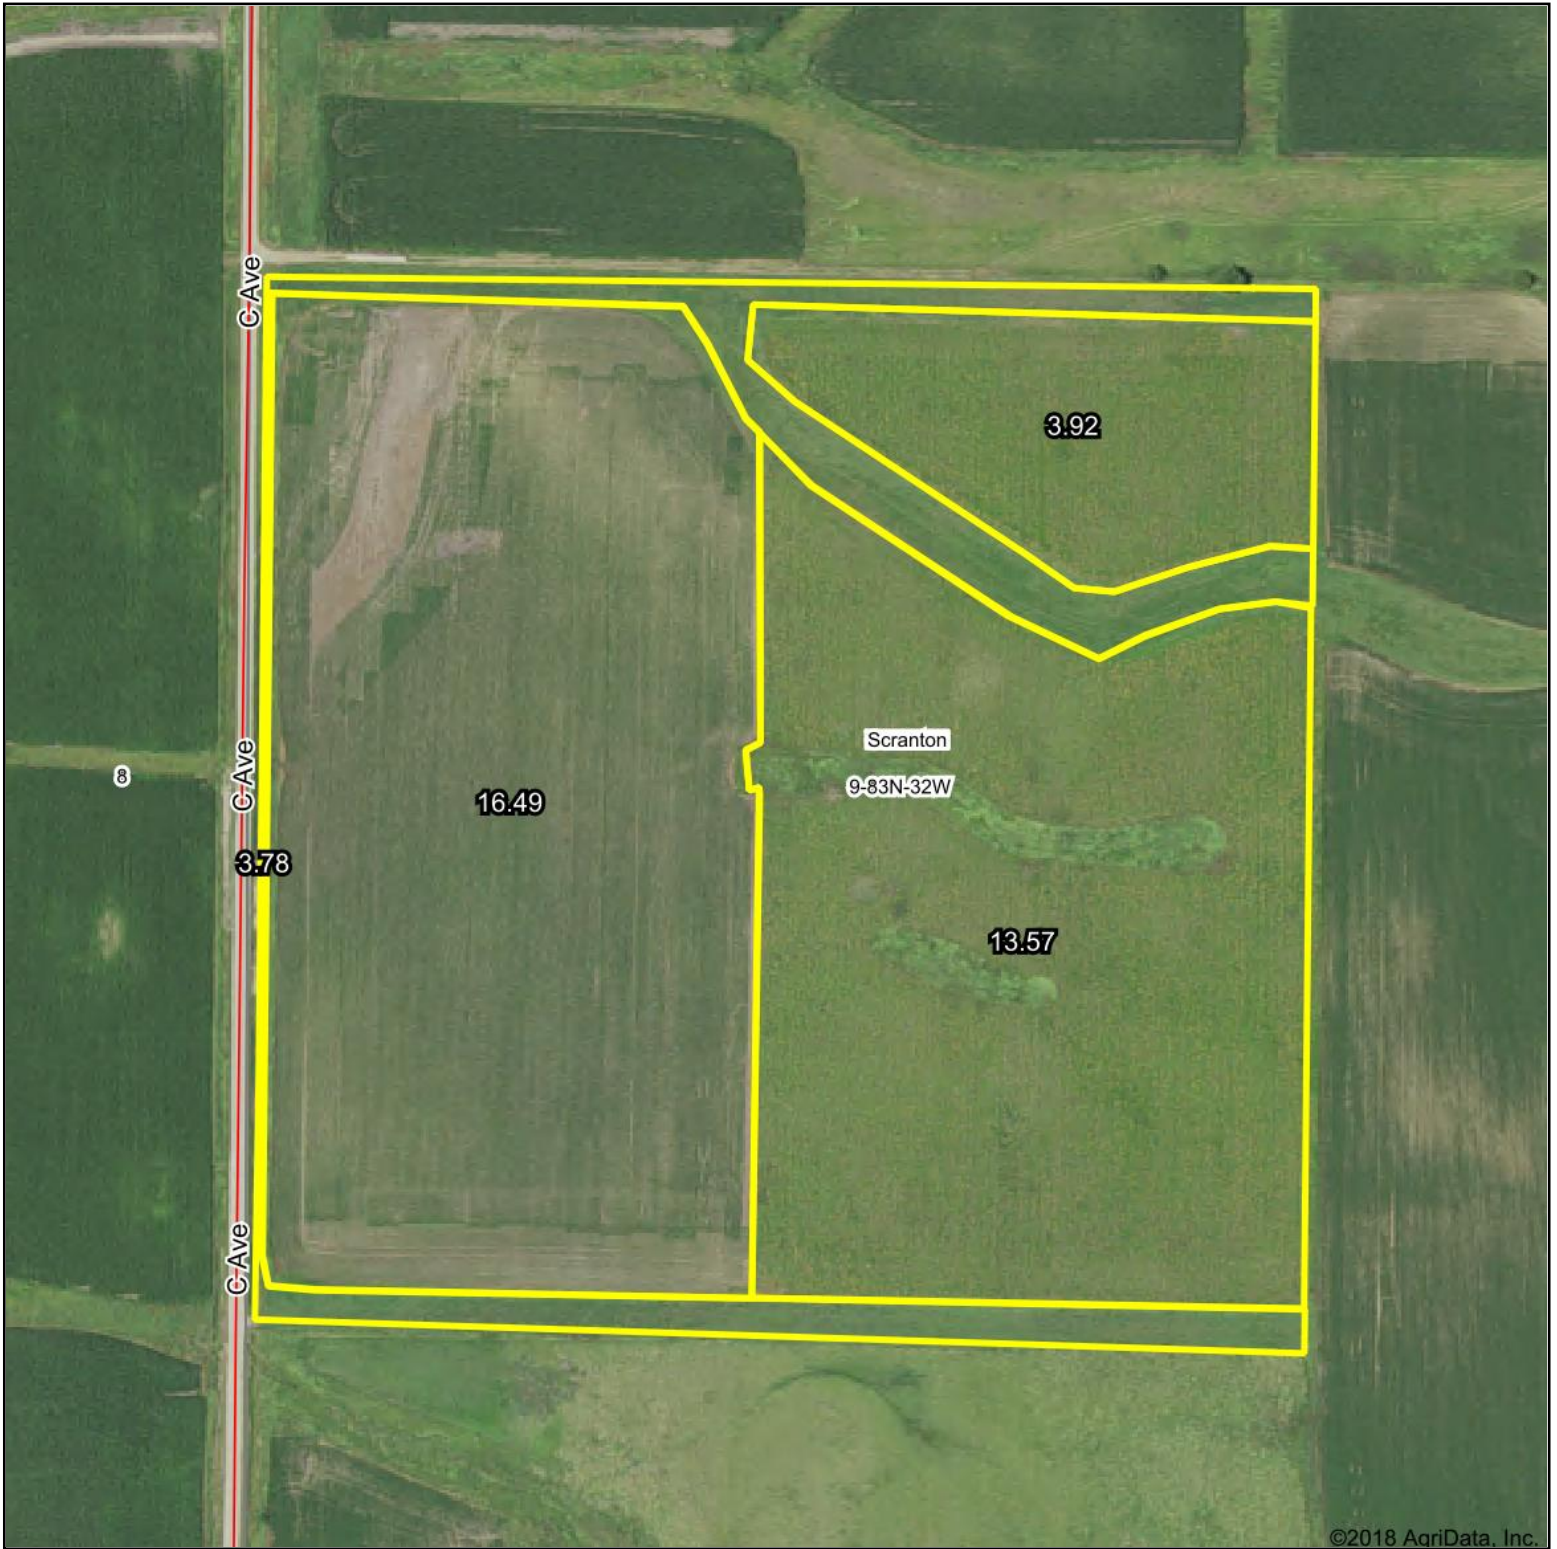

Aerial Map

©2018 Agridata, Inc.

map center: 42° 0' 49.88, -94° 35' 16.55

9-83N-32W
Greene County
Iowa

10/5/2018