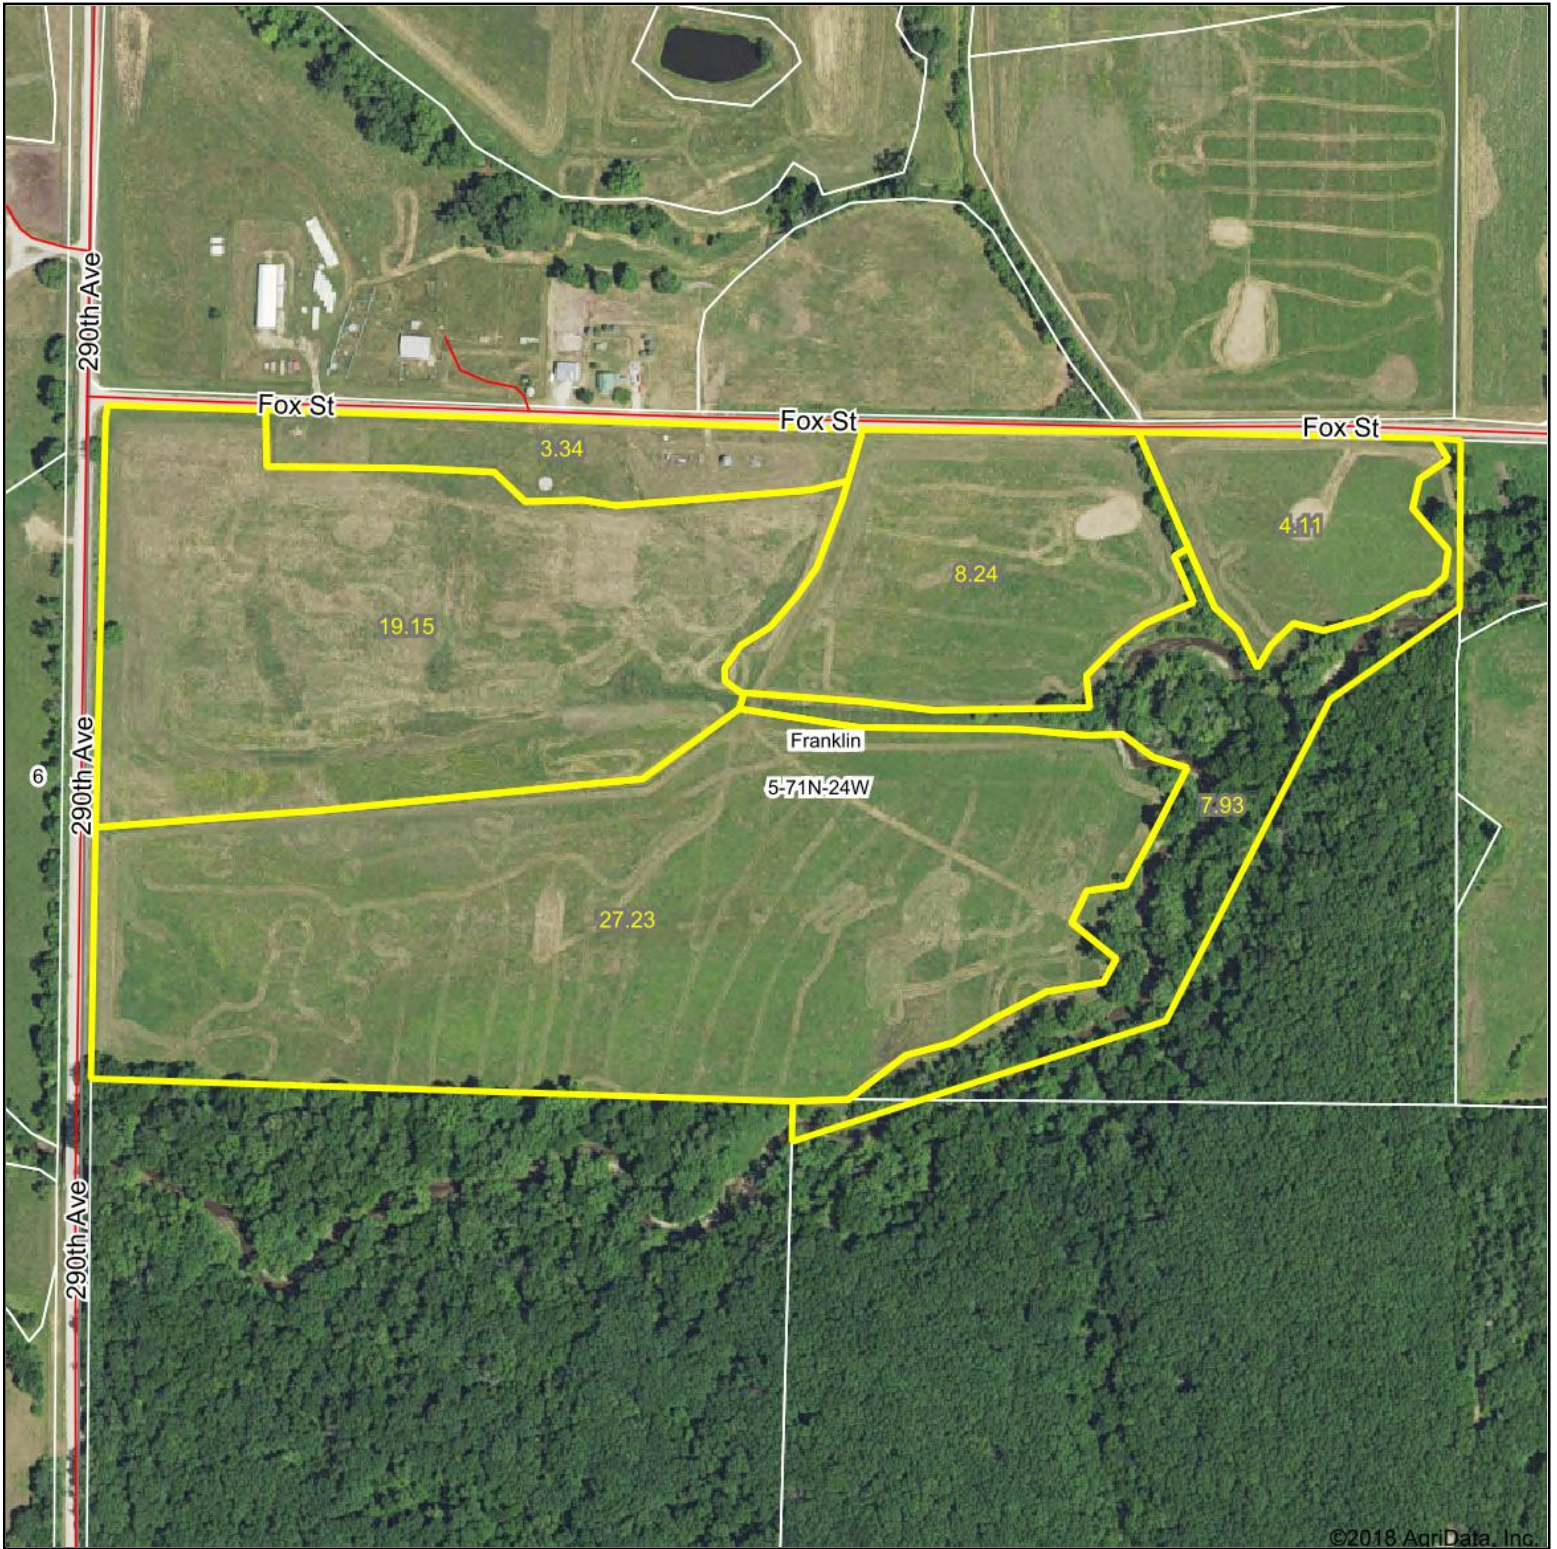

Aerial Map

©2018 AgriData, Inc.

PC PEOPLES[™]
COMPANY
INNOVATIVE. REAL ESTATE. SOLUTIONS.

map center: 40° 58' 51.11, -93° 38' 53.49

Maps Provided By:
surety[®]
CUSTOMIZED ONLINE MAPPING
© AgriData, Inc. 2018 www.AgriDataInc.com

5-71N-24W
Clarke County
Iowa

9/7/2018