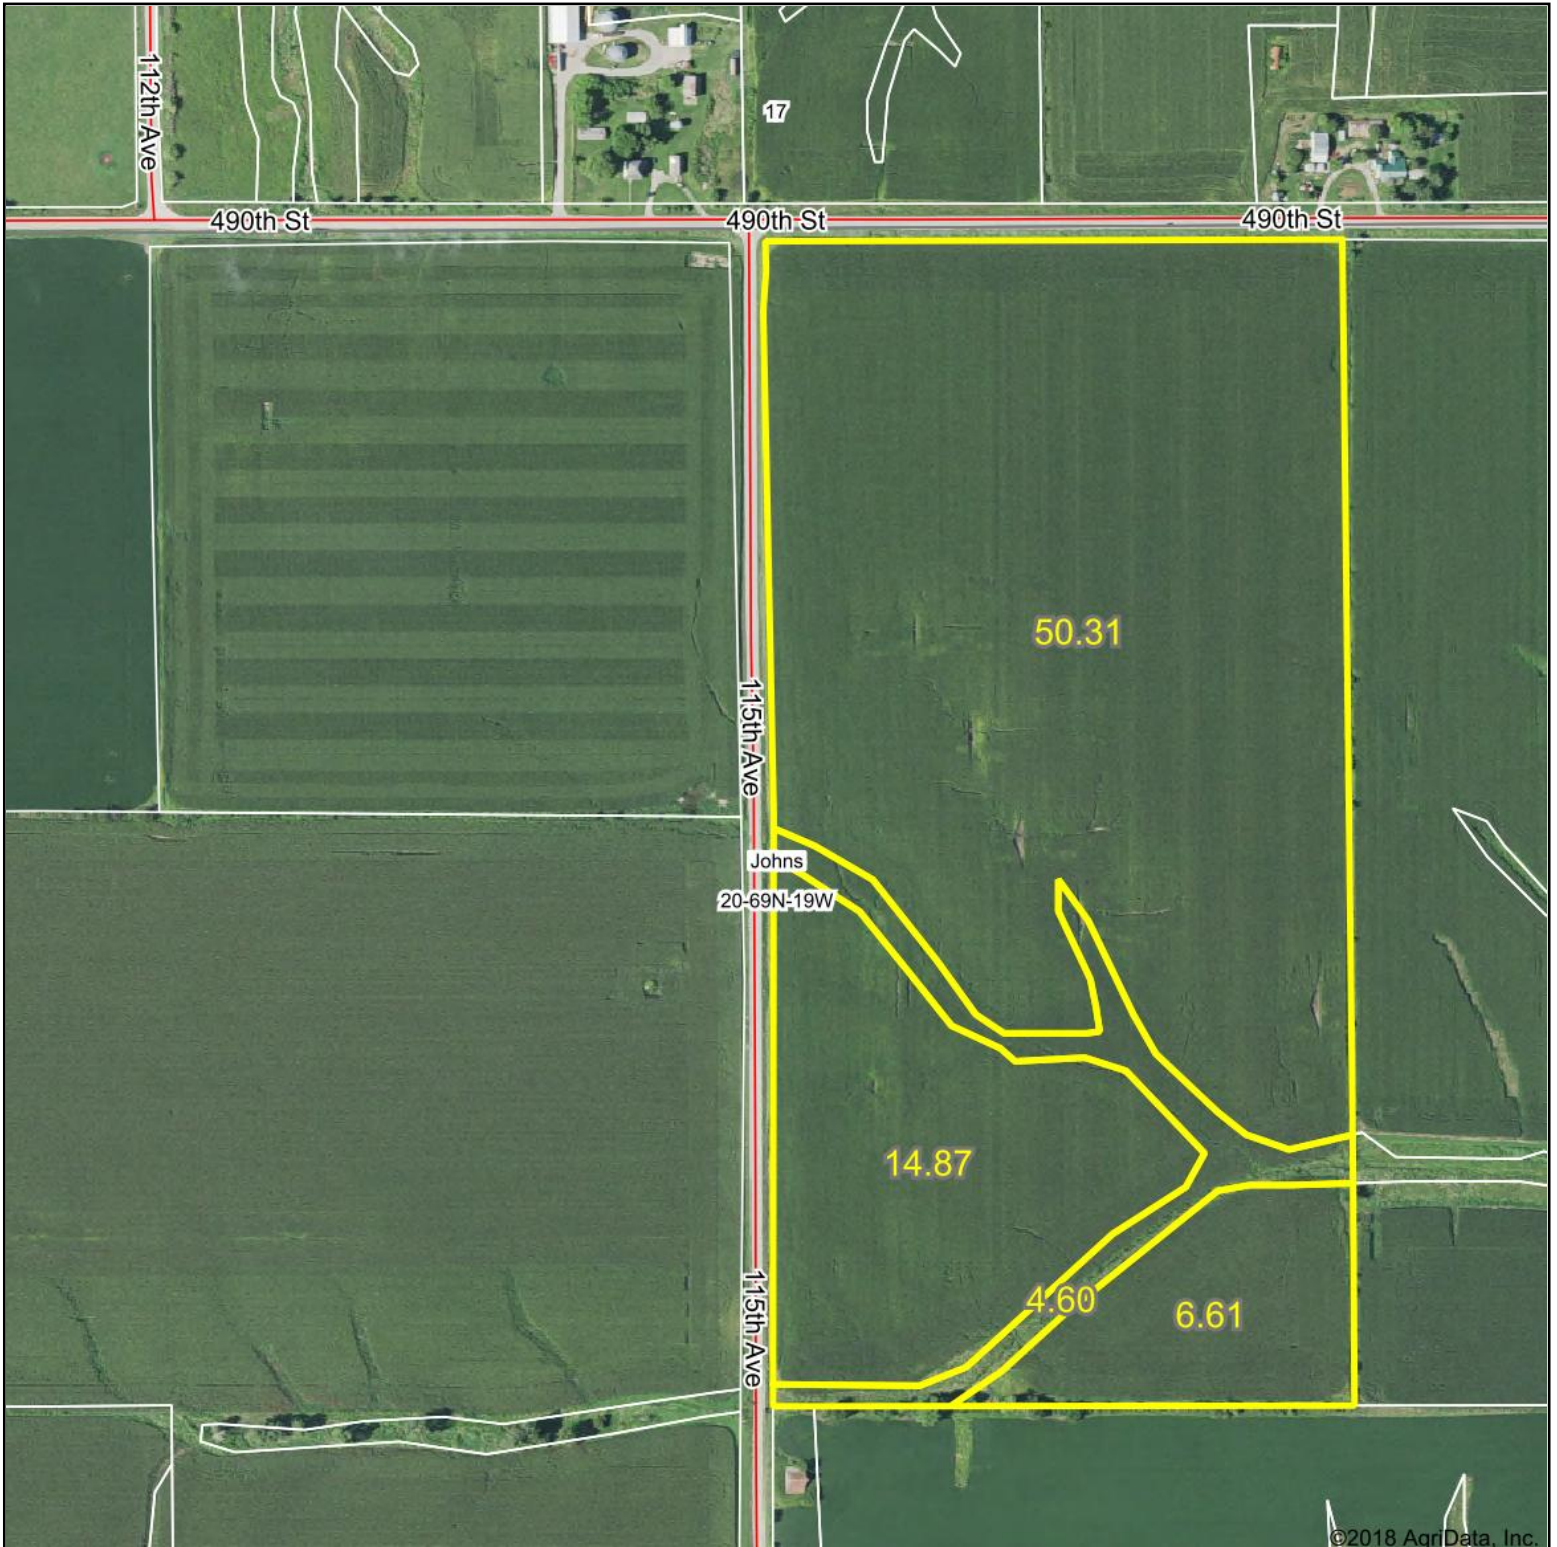

Aerial Map - Total Acres Sec. 20 W 1/2 NE 1/4

PC PEOPLESTM
COMPANY
INNOVATIVE. REAL ESTATE. SOLUTIONS.

map center: 40° 45' 53.73, -93° 4' 5.92

Maps Provided By:
surety[®]
CUSTOMIZED ONLINE MAPPING
© AgriData, Inc. 2018 www.AgriDataInc.com

20-69N-19W
Appanoose County
Iowa

7/11/2018